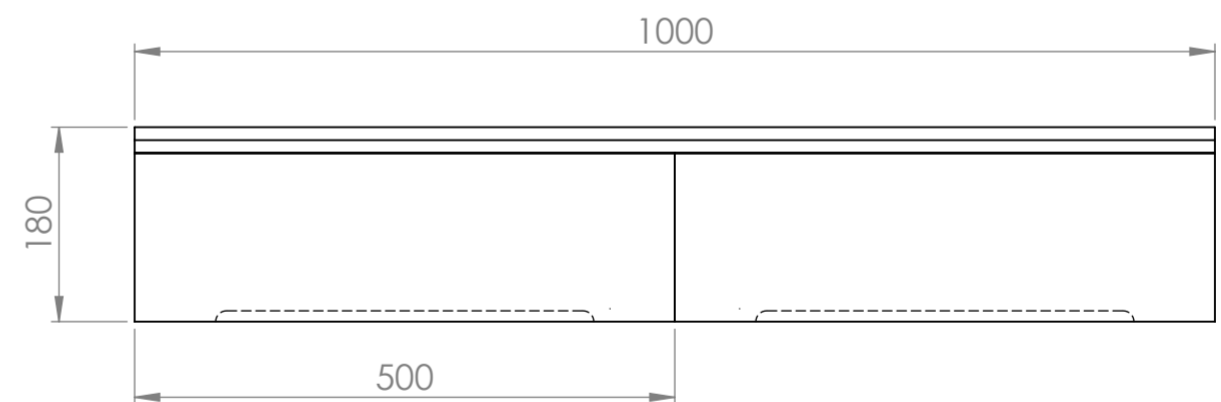

Top View

Top View - Section View

Side View

Front View

Back View

LUSSO S T O N E	Product Name	Edge
	Material	Stone Resin
	Size, mm	1000 x 480 x 180

All dimensions provided in millimeters.
 All countertops are supplied with no tap hole(s). If you require a tap hole, you will need to use a standard 38mm hole-saw drill attachment.