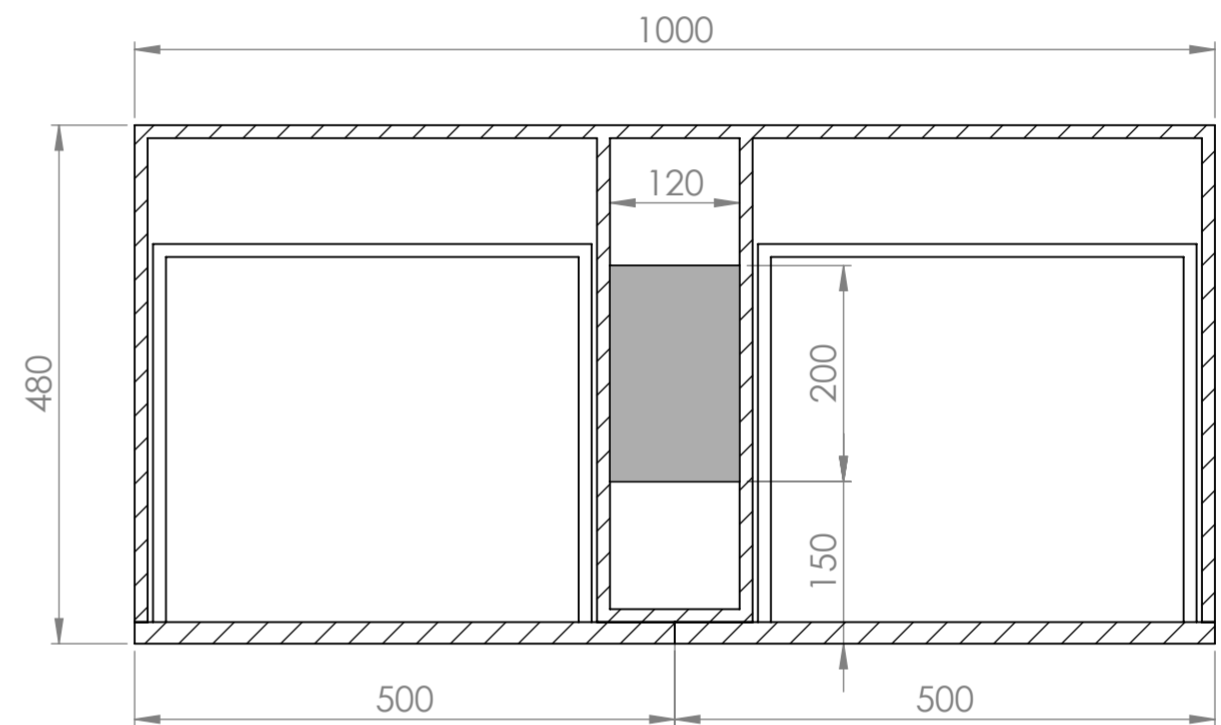

Top View

Top View - Section View

Side View

Front View

Back View

LUSSO S T O N E	Product Name	Edge
	Material	Stone Resin
	Size, mm	1000 x 480 x 180

All dimensions provided in millimeters.
 All countertops are supplied with no tap hole(s). If you require a tap hole, you will need to use a standard 38mm hole-saw drill attachment.