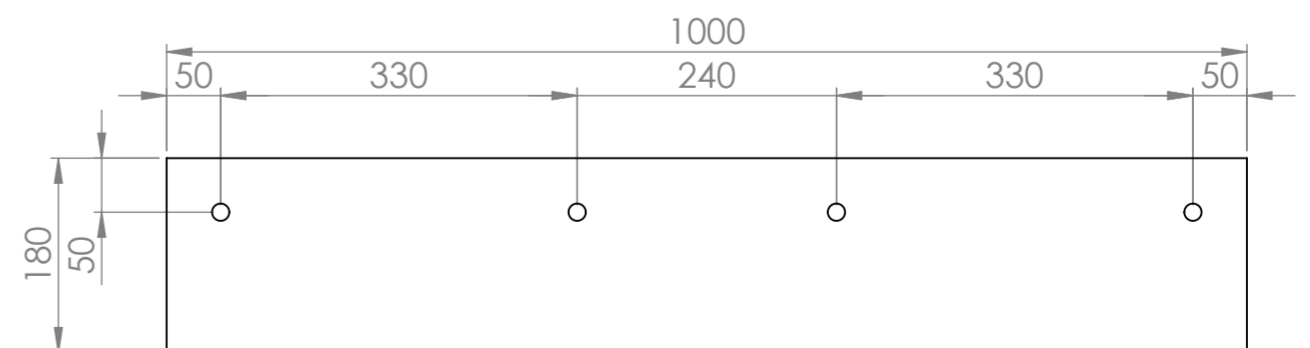

Top View

Top View - Section View

Side View

Front View

Back View

LUSSO S T O N E	Product Name	Edge
	Material	Stone Resin
	Size, mm	1000 x 480 x 180

All dimensions provided in millimeters.
 All countertops are supplied with no tap hole(s). If you require a tap hole, you will need to use a standard 38mm hole-saw drill attachment.