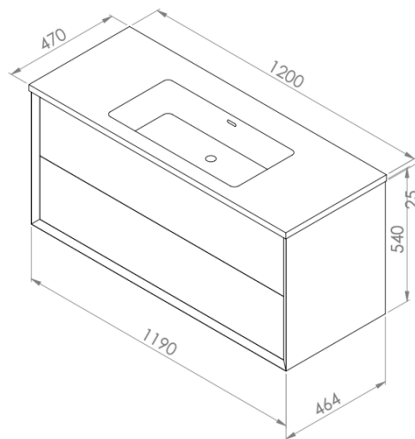

### FEATURES

BRAND:	Lusso Stone
TITLE:	Volini 1200
ARTICLE NUMBER:	VOL1200
AVAILABLE FINISHES:	Matte White, Matte Anthracite, Matte Cappuccino & Polished White
BASIN MATERIAL:	Stone Resin
VANITY MATERIAL:	Marine Plywood
PRODUCT DIMENSIONS:	1200 x 470 x 565mm
OVERFLOW:	Yes