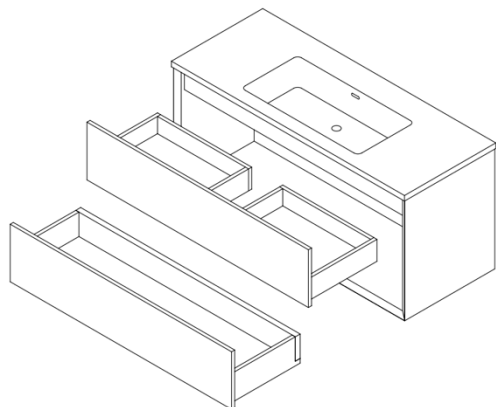

## VOLINI 1200

### FEATURES

BRAND:	Lusso Stone
TITLE:	Volini 1200
ARTICLE NUMBER:	VOL1200
AVAILABLE FINISHES:	Matte White, Matte Anthracite, Matte Cappuccino & Polished White
BASIN MATERIAL:	Stone Resin
VANITY MATERIAL:	Marine Plywood
PRODUCT DIMENSIONS:	1200 x 470 x 565mm
OVERFLOW:	Yes