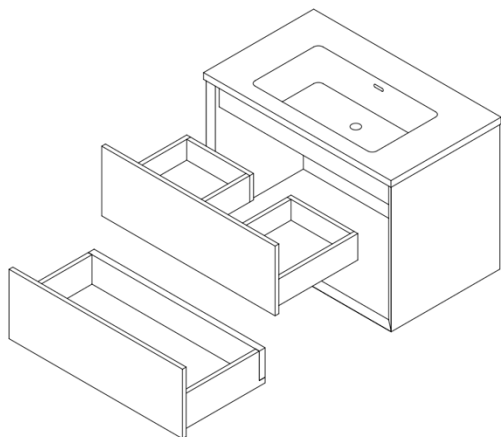

### FEATURES

|                     |  |
|---------------------|--|
| BRAND:              | Lusso Stone  |
| TITLE:              | Volini 800   |
| ARTICLE NUMBER:     | VOL800   |
| AVAILABLE FINISHES: | Matte White, Matte Anthracite, Matte Cappuccino & Polished White |
| BASIN MATERIAL:     | Stone Resin  |
| VANITY MATERIAL:    | Marine Plywood   |
| PRODUCT DIMENSIONS: | 800 x 470 x 565mm  |
| OVERFLOW:           | Yes  |