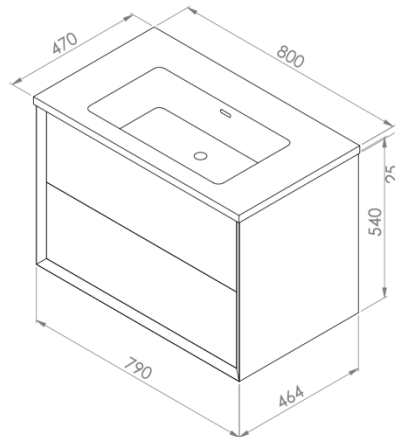

### FEATURES

|                     |  |
|---------------------|--|
| BRAND:              | Lusso Stone  |
| TITLE:              | Volini 800   |
| ARTICLE NUMBER:     | VOL800   |
| AVAILABLE FINISHES: | Matte White, Matte Anthracite, Matte Cappuccino & Polished White |
| BASIN MATERIAL:     | Stone Resin  |
| VANITY MATERIAL:    | Marine Plywood   |
| PRODUCT DIMENSIONS: | 800 x 470 x 565mm  |
| OVERFLOW:           | Yes  |