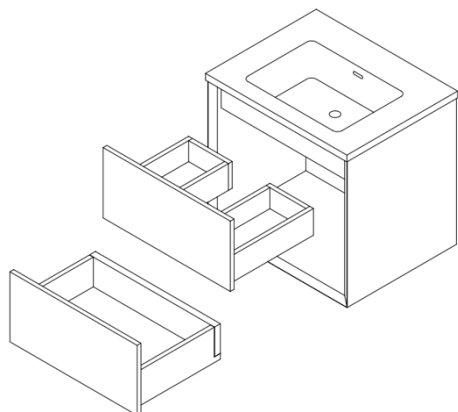

LUSSO

VOLINI 600

FEATURES

| | |
|---------------------|--|
| BRAND: | Lusso Stone |
| TITLE: | Volini 600 |
| ARTICLE NUMBER: | VOL600 |
| AVAILABLE FINISHES: | Matte White, Matte Anthracite, Matte Cappuccino & Polished White |
| BASIN MATERIAL: | Stone Resin |
| VANITY MATERIAL: | Marine Plywood |
| PRODUCT DIMENSIONS: | 600 x 470 x 565mm |
| OVERFLOW: | Yes |

FURTHER DETAILS & DIMENSIONS CAN BE FOUND AT WWW.LUSSOSTONE.COM IN THE FEATURE SECTION AND DOWNLOADS TAB OF EACH PRODUCT PAGE.

TEL: 0203 370 4057

EMAIL: INFO@LUSSOSTONE.COM

WWW.LUSSOSTONE.COM

THE INFORMATION ON THIS SPECIFICATION DOCUMENT WAS CORRECT AT THE DATE OF ISSUE. SOME VARIATION MAY OCCUR DUE TO MANUFACTURING TOLERANCES AND SITE-SPECIFIC CONDITIONS.