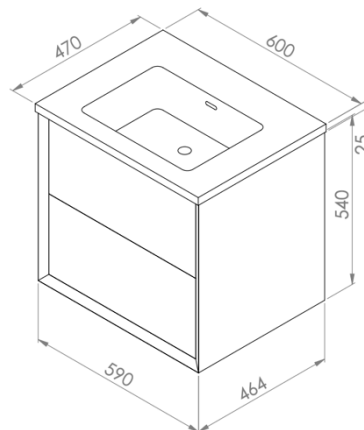

LUSSO

VOLINI 600

FEATURES

| | |
|---------------------|--|
| BRAND: | Lusso Stone |
| TITLE: | Volini 600 |
| ARTICLE NUMBER: | VOL600 |
| AVAILABLE FINISHES: | Matte White, Matte Anthracite, Matte Cappuccino & Polished White |
| BASIN MATERIAL: | Stone Resin |
| VANITY MATERIAL: | Marine Plywood |
| PRODUCT DIMENSIONS: | 600 x 470 x 565mm |
| OVERFLOW: | Yes |

FURTHER DETAILS & DIMENSIONS CAN BE FOUND AT WWW.LUSSOSTONE.COM IN THE FEATURE SECTION AND DOWNLOADS TAB OF EACH PRODUCT PAGE.

TEL: 0203 370 4057

EMAIL: INFO@LUSSOSTONE.COM

WWW.LUSSOSTONE.COM

THE INFORMATION ON THIS SPECIFICATION DOCUMENT WAS CORRECT AT THE DATE OF ISSUE. SOME VARIATION MAY OCCUR DUE TO MANUFACTURING TOLERANCES AND SITE-SPECIFIC CONDITIONS.