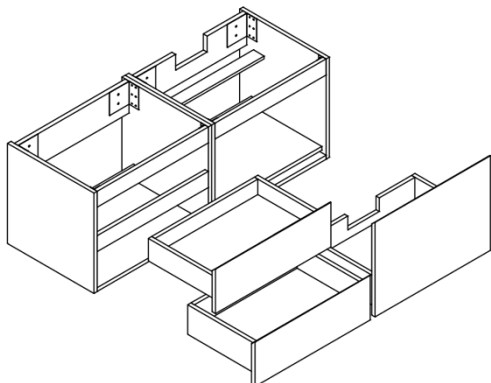

LUSSO

VOLA 1200

FEATURES

BRAND:	Lusso Stone
TITLE:	Vola 1200
ARTICLE NUMBER:	VLA1200
AVAILABLE FINISHES:	Matte White & Concrete Grey
BASIN MATERIAL:	Stone Resin
VANITY MATERIAL:	Marine Plywood
PRODUCT DIMENSIONS:	1200 x 460 x 455mm
OVERFLOW:	No