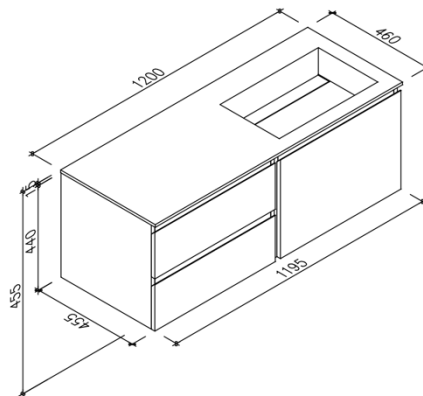

LUSSO

VOLA 1200

FEATURES

BRAND:	Lusso Stone
TITLE:	Vola 1200
ARTICLE NUMBER:	VLA1200
AVAILABLE FINISHES:	Matte White & Concrete Grey
BASIN MATERIAL:	Stone Resin
VANITY MATERIAL:	Marine Plywood
PRODUCT DIMENSIONS:	1200 x 460 x 455mm
OVERFLOW:	No

FURTHER DETAILS & DIMENSIONS CAN BE FOUND AT WWW.LUSSOSTONE.COM IN THE FEATURE SECTION AND DOWNLOADS TAB OF EACH PRODUCT PAGE.

TEL: 0203 370 4057

EMAIL: INFO@LUSSOSTONE.COM

WWW.LUSSOSTONE.COM

THE INFORMATION ON THIS SPECIFICATION DOCUMENT WAS CORRECT AT THE DATE OF ISSUE. SOME VARIATION MAY OCCUR DUE TO MANUFACTURING TOLERANCES AND SITE-SPECIFIC CONDITIONS.