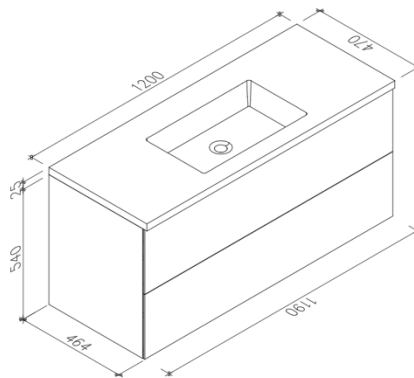

### FEATURES

BRAND:	Lusso Stone
TITLE:	Veneto 1200
ARTICLE NUMBER:	VEN1200
AVAILABLE FINISHES:	Matte White
BASIN MATERIAL:	Stone Resin
VANITY MATERIAL:	Marine Plywood
PRODUCT DIMENSIONS:	1200 x 470 x 464mm
OVERFLOW:	Yes

FURTHER DETAILS & DIMENSIONS CAN BE FOUND AT [WWW.LUSSOSTONE.COM](http://WWW.LUSSOSTONE.COM) IN THE FEATURE SECTION AND DOWNLOADS TAB OF EACH PRODUCT PAGE.