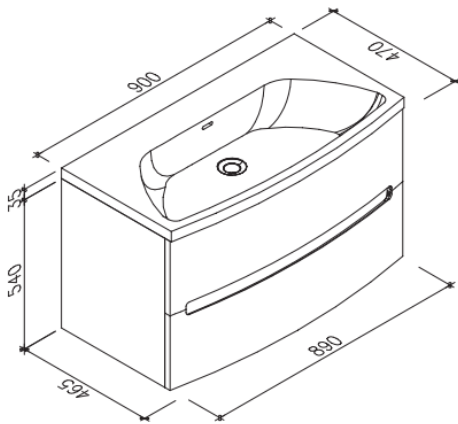

LUSSO

PURO

FEATURES

BRAND:	Lusso Stone
TITLE:	Puro
ARTICLE NUMBER:	PUR900
AVAILABLE FINISHES:	Polished White, Polished Anthracite & Polished Cappuccino
BASIN MATERIAL:	Polished Stone Resin
VANITY MATERIAL:	Stone Resin
DRAWER MATERIAL:	Stone Resin
PRODUCT DIMENSIONS:	900 x 470 x 540mm
OVERFLOW:	Yes

FURTHER DETAILS & DIMENSIONS CAN BE FOUND AT WWW.LUSSOSTONE.COM IN THE FEATURE SECTION AND DOWNLOADS TAB OF EACH PRODUCT PAGE.

TEL: 0203 370 4057

EMAIL: INFO@LUSSOSTONE.COM

WWW.LUSSOSTONE.COM

THE INFORMATION ON THIS SPECIFICATION DOCUMENT WAS CORRECT AT THE DATE OF ISSUE. SOME VARIATION MAY OCCUR DUE TO MANUFACTURING TOLERANCES AND SITE-SPECIFIC CONDITIONS.