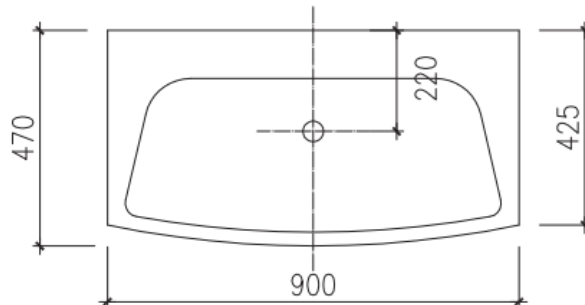

LUSSO

PURO

FEATURES

BRAND:	Lusso Stone
TITLE:	Puro
ARTICLE NUMBER:	PUR900
AVAILABLE FINISHES:	Polished White, Polished Anthracite & Polished Cappuccino
BASIN MATERIAL:	Polished Stone Resin
VANITY MATERIAL:	Stone Resin
DRAWER MATERIAL:	Stone Resin
PRODUCT DIMENSIONS:	900 x 470 x 540mm
OVERFLOW:	Yes

FURTHER DETAILS & DIMENSIONS CAN BE FOUND AT WWW.LUSSOSTONE.COM IN THE FEATURE SECTION AND DOWNLOADS TAB OF EACH PRODUCT PAGE.

TEL: 0203 370 4057

EMAIL: INFO@LUSSOSTONE.COM

WWW.LUSSOSTONE.COM

THE INFORMATION ON THIS SPECIFICATION DOCUMENT WAS CORRECT AT THE DATE OF ISSUE. SOME VARIATION MAY OCCUR DUE TO MANUFACTURING TOLERANCES AND SITE-SPECIFIC CONDITIONS.