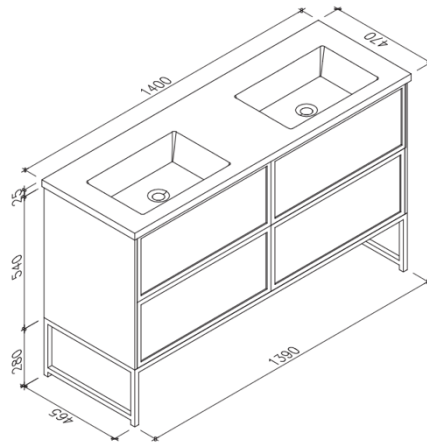

## PIANA 1400

### FEATURES

BRAND:	Lusso Stone
TITLE:	Piana 1400
AVAILABLE FINISHES:	Matte White
BASIN MATERIAL:	Stone Resin
FRAME (Legs):	Matte Black Electroplated Steel
VANITY MATERIAL:	Marine Plywood
PRODUCT DIMENSIONS:	1400 x 470 x 845mm
OVERFLOW:	Yes