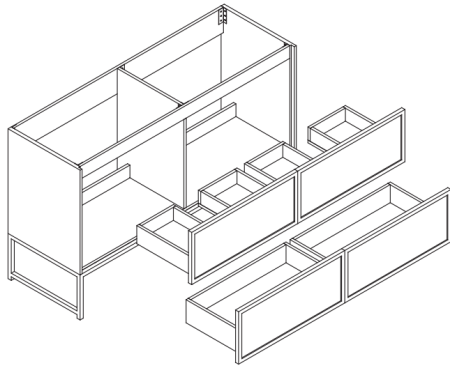

## PIANA 1400

### FEATURES

BRAND:	Lusso Stone
TITLE:	Piana 1400
AVAILABLE FINISHES:	Matte White
BASIN MATERIAL:	Stone Resin
FRAME (Legs):	Matte Black Electroplated Steel
VANITY MATERIAL:	Marine Plywood
PRODUCT DIMENSIONS:	1400 x 470 x 845mm
OVERFLOW:	Yes