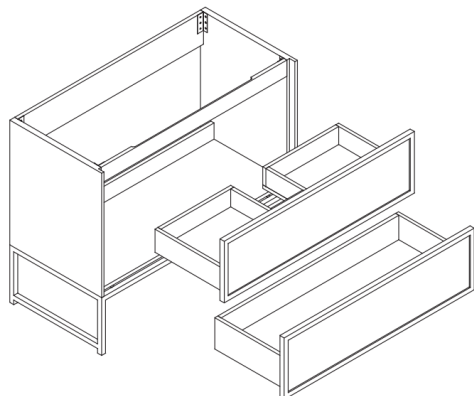

LUSSO

PIANA 1000

FEATURES

BRAND:	Lusso Stone
TITLE:	Piana 1000
AVAILABLE FINISHES:	Matte Grey
BASIN MATERIAL:	Stone Resin
FRAME (Legs):	Matte Black Electroplated Steel
VANITY MATERIAL:	Marine Plywood
PRODUCT DIMENSIONS:	1000 x 470 x 845mm
OVERFLOW:	Yes

FURTHER DETAILS & DIMENSIONS CAN BE FOUND AT WWW.LUSSOSTONE.COM IN THE FEATURE SECTION AND DOWNLOADS TAB OF EACH PRODUCT PAGE.

TEL: 0203 370 4057

EMAIL: INFO@LUSSOSTONE.COM

WWW.LUSSOSTONE.COM

THE INFORMATION ON THIS SPECIFICATION DOCUMENT WAS CORRECT AT THE DATE OF ISSUE. SOME VARIATION MAY OCCUR DUE TO MANUFACTURING TOLERANCES AND SITE-SPECIFIC CONDITIONS.