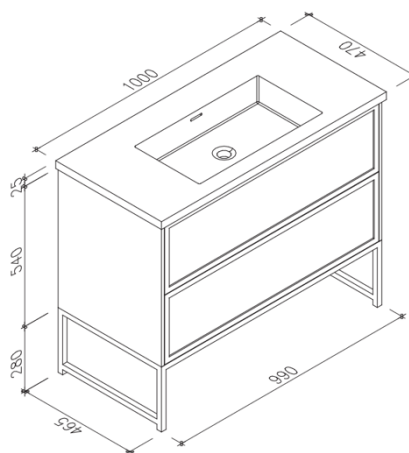

LUSSO

PIANA 1000

FEATURES

BRAND:	Lusso Stone
TITLE:	Piana 1000
AVAILABLE FINISHES:	Matte Grey
BASIN MATERIAL:	Stone Resin
FRAME (Legs):	Matte Black Electroplated Steel
VANITY MATERIAL:	Marine Plywood
PRODUCT DIMENSIONS:	1000 x 470 x 845mm
OVERFLOW:	Yes

FURTHER DETAILS & DIMENSIONS CAN BE FOUND AT WWW.LUSSOSTONE.COM IN THE FEATURE SECTION AND DOWNLOADS TAB OF EACH PRODUCT PAGE.

TEL: 0203 370 4057

EMAIL: INFO@LUSSOSTONE.COM

WWW.LUSSOSTONE.COM

THE INFORMATION ON THIS SPECIFICATION DOCUMENT WAS CORRECT AT THE DATE OF ISSUE. SOME VARIATION MAY OCCUR DUE TO MANUFACTURING TOLERANCES AND SITE-SPECIFIC CONDITIONS.