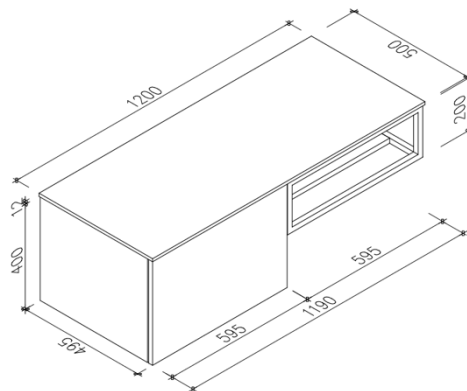

### FEATURES

BRAND:	Lusso Stone
TITLE:	Modus 1200
AVAILABLE FINISHES:	Matte White
BASIN MATERIAL:	Stone Resin
FRAME:	Matte Black Electroplated Steel
VANITY MATERIAL:	Marine Plywood
PRODUCT DIMENSIONS:	1200 x 500 x 412mm
OVERFLOW:	N/A (Basin Not Included)