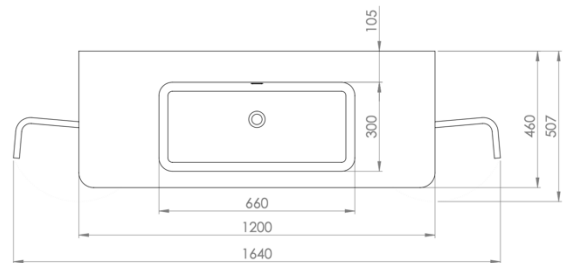

VOLINI 1200

FEATURES

BRAND:	Lusso Stone
TITLE:	Fontane 1200
ARTICLE NUMBER:	FON1200
AVAILABLE FINISHES:	Matte White & Concrete Grey
BASIN MATERIAL:	Stone Resin
VANITY MATERIAL:	Marine Plywood
PRODUCT DIMENSIONS:	1200 x 460 x 515mm
OVERFLOW:	Yes

FURTHER DETAILS & DIMENSIONS CAN BE FOUND AT WWW.LUSSOSTONE.COM IN THE FEATURE SECTION AND DOWNLOADS TAB OF EACH PRODUCT PAGE.