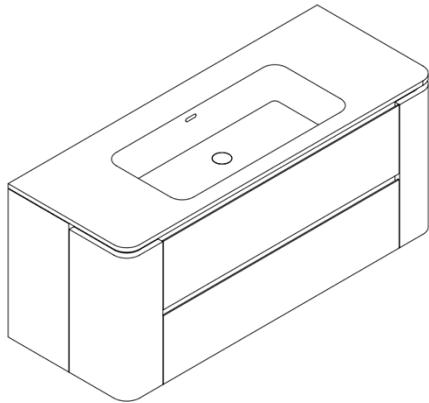

VOLINI 1200

FEATURES

BRAND:	Lusso Stone
TITLE:	Fontane 1200
ARTICLE NUMBER:	FON1200
AVAILABLE FINISHES:	Matte White & Concrete Grey
BASIN MATERIAL:	Stone Resin
VANITY MATERIAL:	Marine Plywood
PRODUCT DIMENSIONS:	1200 x 460 x 515mm
OVERFLOW:	Yes

FURTHER DETAILS & DIMENSIONS CAN BE FOUND AT WWW.LUSSOSTONE.COM IN THE FEATURE SECTION AND DOWNLOADS TAB OF EACH PRODUCT PAGE.