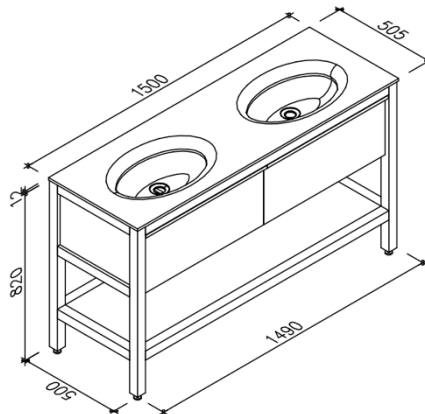

### FEATURES

BRAND:	Lusso Stone
TITLE:	Dorchester 1500
ARTICLE NUMBER:	DOR1500
AVAILABLE FINISHES:	Grey Oak
BASIN MATERIAL:	Stone Resin
VANITY MATERIAL:	Real Oak
PRODUCT DIMENSIONS:	1500 x 505 x 832mm
OVERFLOW:	No