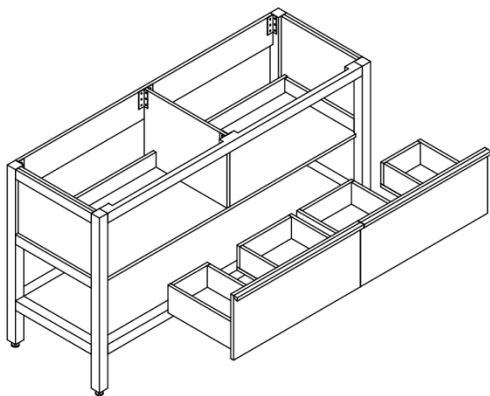

### FEATURES

BRAND:	Lusso Stone
TITLE:	Dorchester 1500
ARTICLE NUMBER:	DOR1500
AVAILABLE FINISHES:	Grey Oak
BASIN MATERIAL:	Stone Resin
VANITY MATERIAL:	Real Oak
PRODUCT DIMENSIONS:	1500 x 505 x 832mm
OVERFLOW:	No