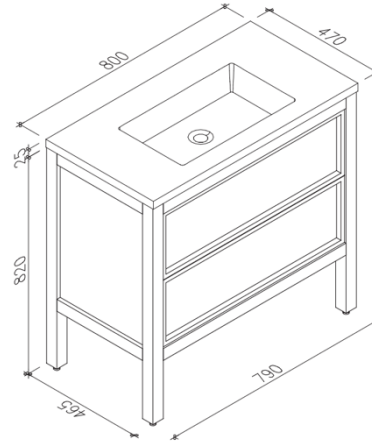

LUSSO

CLARIDGE 800

FEATURES

BRAND:	Lusso Stone
TITLE:	Claridge 800
ARTICLE NUMBER:	CLA800
AVAILABLE FINISHES:	Grey Oak, Black Oak
BASIN MATERIAL:	Stone Resin
VANITY MATERIAL:	Real Oak
PRODUCT DIMENSIONS:	800 x 470 x 845mm
OVERFLOW:	Yes

FURTHER DETAILS & DIMENSIONS CAN BE FOUND AT WWW.LUSSOSTONE.COM IN THE FEATURE SECTION AND DOWNLOADS TAB OF EACH PRODUCT PAGE.

TEL: 0203 370 4057

EMAIL: INFO@LUSSOSTONE.COM

WWW.LUSSOSTONE.COM