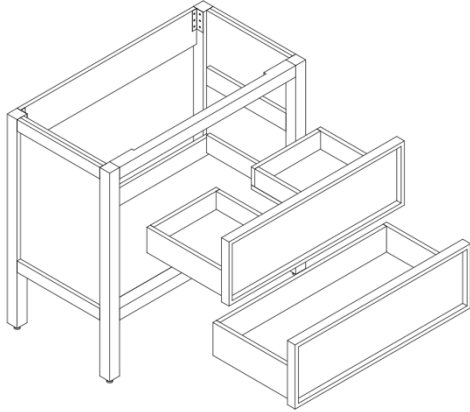

LUSSO

CLARIDGE 800

FEATURES

BRAND:	Lusso Stone
TITLE:	Claridge 800
ARTICLE NUMBER:	CLA800
AVAILABLE FINISHES:	Grey Oak, Black Oak
BASIN MATERIAL:	Stone Resin
VANITY MATERIAL:	Real Oak
PRODUCT DIMENSIONS:	800 x 470 x 845mm
OVERFLOW:	Yes

FURTHER DETAILS & DIMENSIONS CAN BE FOUND AT WWW.LUSSOSTONE.COM IN THE FEATURE SECTION AND DOWNLOADS TAB OF EACH PRODUCT PAGE.

TEL: 0203 370 4057

EMAIL: INFO@LUSSOSTONE.COM

WWW.LUSSOSTONE.COM