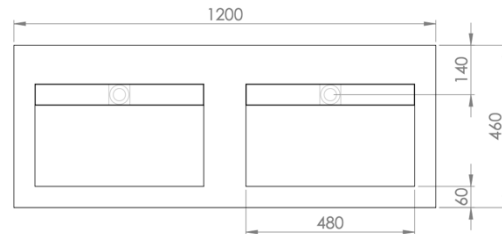

CELARE 1200

FEATURES

BRAND:	Lusso Stone
TITLE:	Celare 1200
ARTICLE NUMBER:	CEL1200
AVAILABLE FINISHES:	Matte White & Concrete Grey
BASIN MATERIAL:	Stone Resin
VANITY MATERIAL:	Marine Plywood
PRODUCT DIMENSIONS:	1200 x 460 x 455mm
OVERFLOW:	No

FURTHER DETAILS & DIMENSIONS CAN BE FOUND AT WWW.LUSSOSTONE.COM IN THE FEATURE SECTION AND DOWNLOADS TAB OF EACH PRODUCT PAGE.