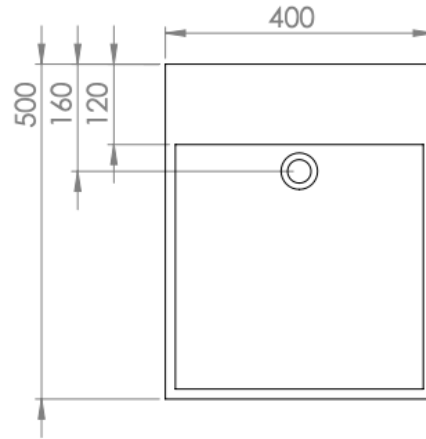

ETHOS 400

FEATURES

BRAND:	Lusso Stone
TITLE:	Ethos 400
ARTICLE NUMBER:	38423
AVAILABLE FINISHES:	Matte White
BASIN MATERIAL:	Stone Resin
VANITY MATERIAL:	Stone Resin
DRAWER MATERIAL:	Stone Resin
PRODUCT DIMENSIONS:	500 x 400 x 500mm
OVERFLOW:	Yes

FURTHER DETAILS & DIMENSIONS CAN BE FOUND AT WWW.LUSSOSTONE.COM IN THE FEATURE SECTION AND DOWNLOADS TAB OF EACH PRODUCT PAGE.