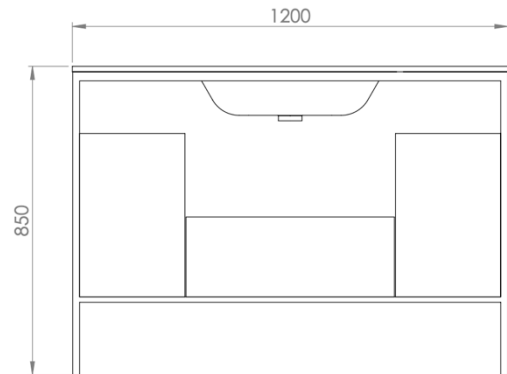

LUSSO

LUXE 1200

FEATURES

BRAND:	Lusso Stone
TITLE:	Luxe 1200
AVAILABLE FINISHES:	Matte White
BASIN MATERIAL:	Stone Resin
FRAME:	Matte Black Electroplated Steel
VANITY MATERIAL:	Marine Plywood
PRODUCT DIMENSIONS:	1200 x 480 x 850mm
OVERFLOW:	Yes

FURTHER DETAILS & DIMENSIONS CAN BE FOUND AT WWW.LUSSOSTONE.COM IN THE FEATURE SECTION AND DOWNLOADS TAB OF EACH PRODUCT PAGE.

TEL: 0203 370 4057

EMAIL: INFO@LUSSOSTONE.COM

WWW.LUSSOSTONE.COM

THE INFORMATION ON THIS SPECIFICATION DOCUMENT WAS CORRECT AT THE DATE OF ISSUE. SOME VARIATION MAY OCCUR DUE TO MANUFACTURING TOLERANCES AND SITE-SPECIFIC CONDITIONS.