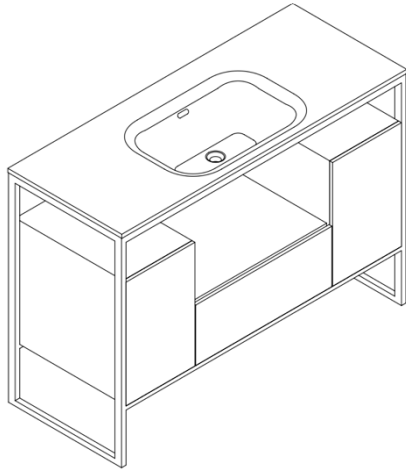

LUSSO

LUXE 1200

FEATURES

BRAND:	Lusso Stone
TITLE:	Luxe 1200
AVAILABLE FINISHES:	Matte White
BASIN MATERIAL:	Stone Resin
FRAME:	Matte Black Electroplated Steel
VANITY MATERIAL:	Marine Plywood
PRODUCT DIMENSIONS:	1200 x 480 x 850mm
OVERFLOW:	Yes

FURTHER DETAILS & DIMENSIONS CAN BE FOUND AT WWW.LUSSOSTONE.COM IN THE FEATURE SECTION AND DOWNLOADS TAB OF EACH PRODUCT PAGE.

TEL: 0203 370 4057

EMAIL: INFO@LUSSOSTONE.COM

WWW.LUSSOSTONE.COM

THE INFORMATION ON THIS SPECIFICATION DOCUMENT WAS CORRECT AT THE DATE OF ISSUE. SOME VARIATION MAY OCCUR DUE TO MANUFACTURING TOLERANCES AND SITE-SPECIFIC CONDITIONS.