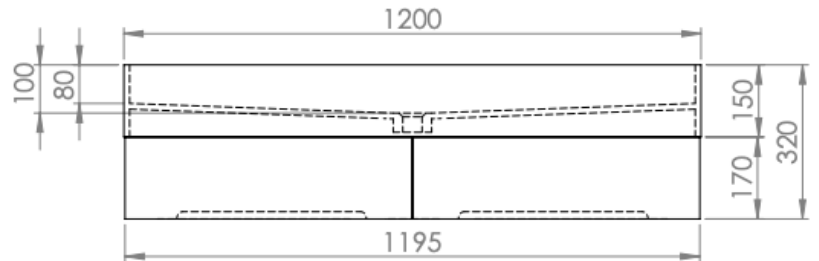

LUSSO

THINN HIS & HERS 1200

FEATURES

BRAND:	Lusso Stone
TITLE:	Thinn His & Hers 1200
ARTICLE NUMBER:	6021 1200
AVAILABLE FINISHES:	Matte White
BASIN MATERIAL:	Stone Resin
VANITY MATERIAL:	Stone Resin
DRAWER MATERIAL:	Stone Resin
PRODUCT DIMENSIONS:	1200 x 400 x 320mm
OVERFLOW:	No

FURTHER DETAILS & DIMENSIONS CAN BE FOUND AT WWW.LUSSOSTONE.COM IN THE FEATURE SECTION AND DOWNLOADS TAB OF EACH PRODUCT PAGE.

TEL: 0203 370 4057

EMAIL: INFO@LUSSOSTONE.COM

WWW.LUSSOSTONE.COM

THE INFORMATION ON THIS SPECIFICATION DOCUMENT WAS CORRECT AT THE DATE OF ISSUE. SOME VARIATION MAY OCCUR DUE TO MANUFACTURING TOLERANCES AND SITE-SPECIFIC CONDITIONS.