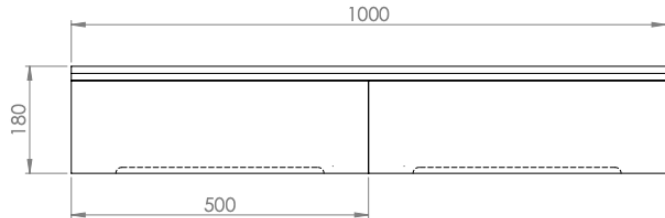

### FEATURES

BRAND:	Lusso Stone
TITLE:	Edge 1000
ARTICLE NUMBER:	6019 1000
AVAILABLE FINISHES:	Matte White
VANITY MATERIAL:	Stone Resin
DRAWER MATERIAL:	Stone Resin
PRODUCT DIMENSIONS:	1000 x 480 x 180mm