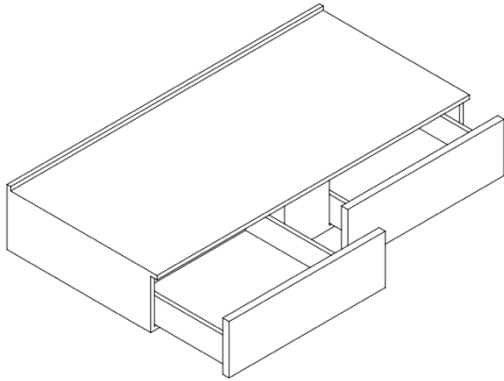

### FEATURES

BRAND:	Lusso Stone
TITLE:	Edge 1000
ARTICLE NUMBER:	6019 1000
AVAILABLE FINISHES:	Matte White
VANITY MATERIAL:	Stone Resin
DRAWER MATERIAL:	Stone Resin
PRODUCT DIMENSIONS:	1000 x 480 x 180mm