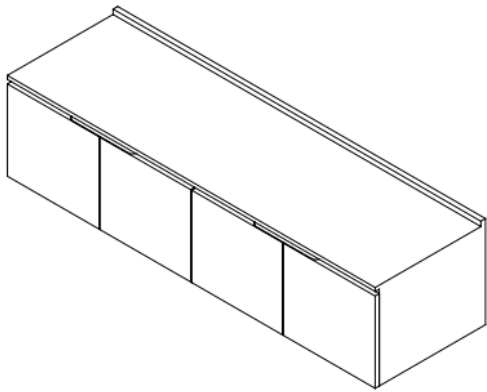

LUSSO

LUXOR 1600

FEATURES

BRAND:	Lusso Stone
TITLE:	Luxor 1600
ARTICLE NUMBER:	6018
AVAILABLE FINISHES:	Matte White
VANITY MATERIAL:	Stone Resin
DOOR MATERIAL:	Stone Resin
PRODUCT DIMENSIONS:	1600 x 480 x 400mm