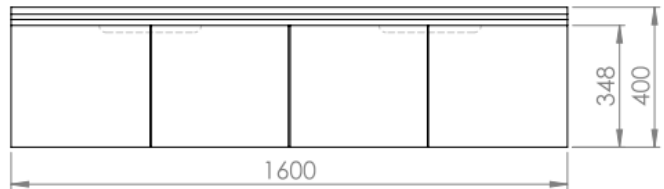

LUSSO

LUXOR 1600

FEATURES

BRAND:	Lusso Stone
TITLE:	Luxor 1600
ARTICLE NUMBER:	6018
AVAILABLE FINISHES:	Matte White
VANITY MATERIAL:	Stone Resin
DOOR MATERIAL:	Stone Resin
PRODUCT DIMENSIONS:	1600 x 480 x 400mm

FURTHER DETAILS & DIMENSIONS CAN BE FOUND AT WWW.LUSSOSTONE.COM IN THE FEATURE SECTION AND DOWNLOADS TAB OF EACH PRODUCT PAGE.

TEL: 0203 370 4057

EMAIL: INFO@LUSSOSTONE.COM

WWW.LUSSOSTONE.COM

THE INFORMATION ON THIS SPECIFICATION DOCUMENT WAS CORRECT AT THE DATE OF ISSUE. SOME VARIATION MAY OCCUR DUE TO MANUFACTURING TOLERANCES AND SITE-SPECIFIC CONDITIONS.