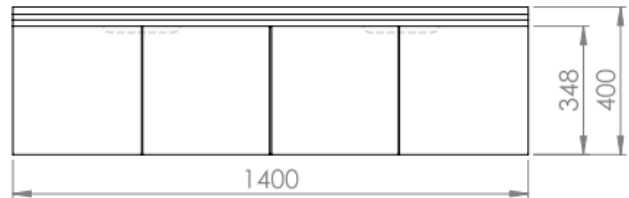

### FEATURES

BRAND:	Lusso Stone
TITLE:	Luxor 1400
ARTICLE NUMBER:	6017
AVAILABLE FINISHES:	Matte White
VANITY MATERIAL:	Stone Resin
DOOR MATERIAL:	Stone Resin
PRODUCT DIMENSIONS:	1400 x 480 x 400mm

FURTHER DETAILS & DIMENSIONS CAN BE FOUND AT [WWW.LUSSOSTONE.COM](http://WWW.LUSSOSTONE.COM) IN THE FEATURE SECTION AND DOWNLOADS TAB OF EACH PRODUCT PAGE.