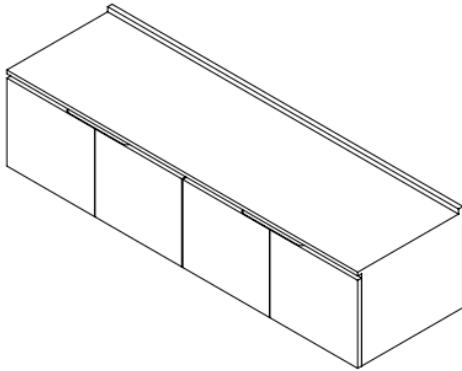

## LUXOR 1400

### FEATURES

BRAND:	Lusso Stone
TITLE:	Luxor 1400
ARTICLE NUMBER:	6017
AVAILABLE FINISHES:	Matte White
VANITY MATERIAL:	Stone Resin
DOOR MATERIAL:	Stone Resin
PRODUCT DIMENSIONS:	1400 x 480 x 400mm

FURTHER DETAILS & DIMENSIONS CAN BE FOUND AT [WWW.LUSSOSTONE.COM](http://WWW.LUSSOSTONE.COM) IN THE FEATURE SECTION AND DOWNLOADS TAB OF EACH PRODUCT PAGE.