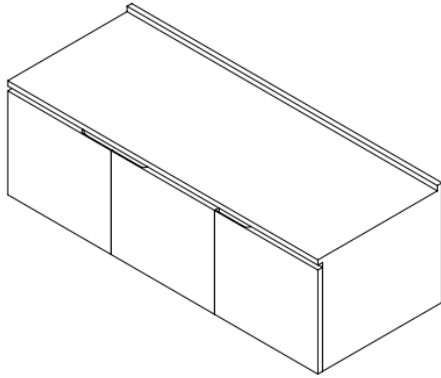

### FEATURES

BRAND:	Lusso Stone
TITLE:	Luxor 1200
ARTICLE NUMBER:	6016
AVAILABLE FINISHES:	Matte White
VANITY MATERIAL:	Stone Resin
DOOR MATERIAL:	Stone Resin
PRODUCT DIMENSIONS:	1200 x 480 x 400mm

FURTHER DETAILS & DIMENSIONS CAN BE FOUND AT [WWW.LUSSOSTONE.COM](http://WWW.LUSSOSTONE.COM) IN THE FEATURE SECTION AND DOWNLOADS TAB OF EACH PRODUCT PAGE.