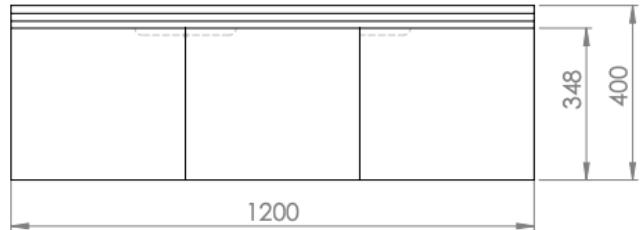

### FEATURES

BRAND:	Lusso Stone
TITLE:	Luxor 1200
ARTICLE NUMBER:	6016
AVAILABLE FINISHES:	Matte White
VANITY MATERIAL:	Stone Resin
DOOR MATERIAL:	Stone Resin
PRODUCT DIMENSIONS:	1200 x 480 x 400mm

FURTHER DETAILS & DIMENSIONS CAN BE FOUND AT [WWW.LUSSOSTONE.COM](http://WWW.LUSSOSTONE.COM) IN THE FEATURE SECTION AND DOWNLOADS TAB OF EACH PRODUCT PAGE.