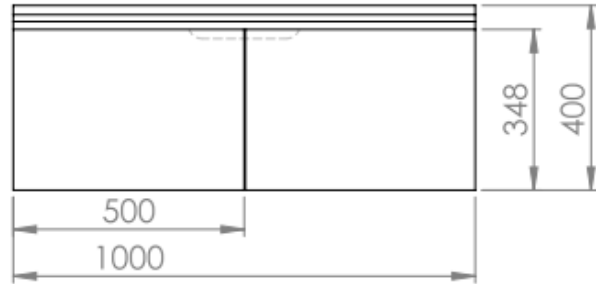

LUSSO

LUXOR 1000

FEATURES

BRAND:	Lusso Stone
TITLE:	Luxor 1000
ARTICLE NUMBER:	6015
AVAILABLE FINISHES:	Matte White
VANITY MATERIAL:	Stone Resin
DOOR MATERIAL:	Stone Resin
PRODUCT DIMENSIONS:	1000 x 480 x 400mm

FURTHER DETAILS & DIMENSIONS CAN BE FOUND AT WWW.LUSSOSTONE.COM IN THE FEATURE SECTION AND DOWNLOADS TAB OF EACH PRODUCT PAGE.

TEL: 0203 370 4057

EMAIL: INFO@LUSSOSTONE.COM

WWW.LUSSOSTONE.COM

THE INFORMATION ON THIS SPECIFICATION DOCUMENT WAS CORRECT AT THE DATE OF ISSUE. SOME VARIATION MAY OCCUR DUE TO MANUFACTURING TOLERANCES AND SITE-SPECIFIC CONDITIONS.