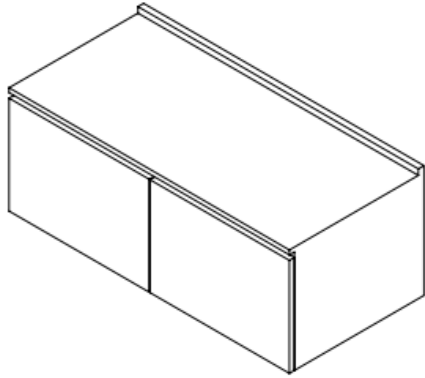

LUSSO

LUXOR 1000

FEATURES

BRAND:	Lusso Stone
TITLE:	Luxor 1000
ARTICLE NUMBER:	6015
AVAILABLE FINISHES:	Matte White
VANITY MATERIAL:	Stone Resin
DOOR MATERIAL:	Stone Resin
PRODUCT DIMENSIONS:	1000 x 480 x 400mm