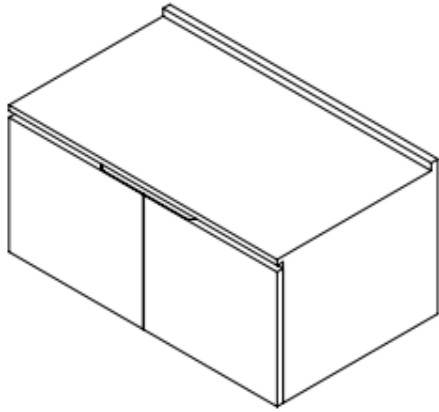

LUSSO

LUXOR 800

FEATURES

| | |
|---------------------|-------------------|
| BRAND: | Lusso Stone |
| TITLE: | Luxor 800 |
| ARTICLE NUMBER: | 6014 |
| AVAILABLE FINISHES: | Matte White |
| VANITY MATERIAL: | Stone Resin |
| DOOR MATERIAL: | Stone Resin |
| PRODUCT DIMENSIONS: | 800 x 480 x 400mm |