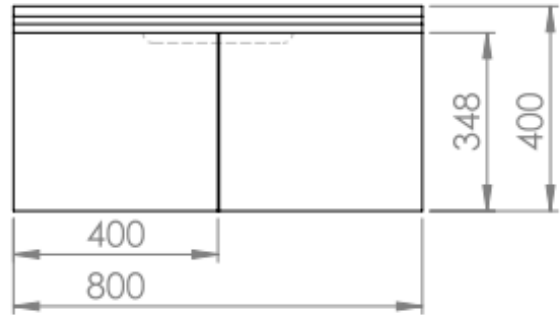

LUSSO

LUXOR 800

FEATURES

| | |
|---------------------|-------------------|
| BRAND: | Lusso Stone |
| TITLE: | Luxor 800 |
| ARTICLE NUMBER: | 6014 |
| AVAILABLE FINISHES: | Matte White |
| VANITY MATERIAL: | Stone Resin |
| DOOR MATERIAL: | Stone Resin |
| PRODUCT DIMENSIONS: | 800 x 480 x 400mm |

FURTHER DETAILS & DIMENSIONS CAN BE FOUND AT WWW.LUSSOSTONE.COM IN THE FEATURE SECTION AND DOWNLOADS TAB OF EACH PRODUCT PAGE.

TEL: 0203 370 4057

EMAIL: INFO@LUSSOSTONE.COM

WWW.LUSSOSTONE.COM

THE INFORMATION ON THIS SPECIFICATION DOCUMENT WAS CORRECT AT THE DATE OF ISSUE. SOME VARIATION MAY OCCUR DUE TO MANUFACTURING TOLERANCES AND SITE-SPECIFIC CONDITIONS.