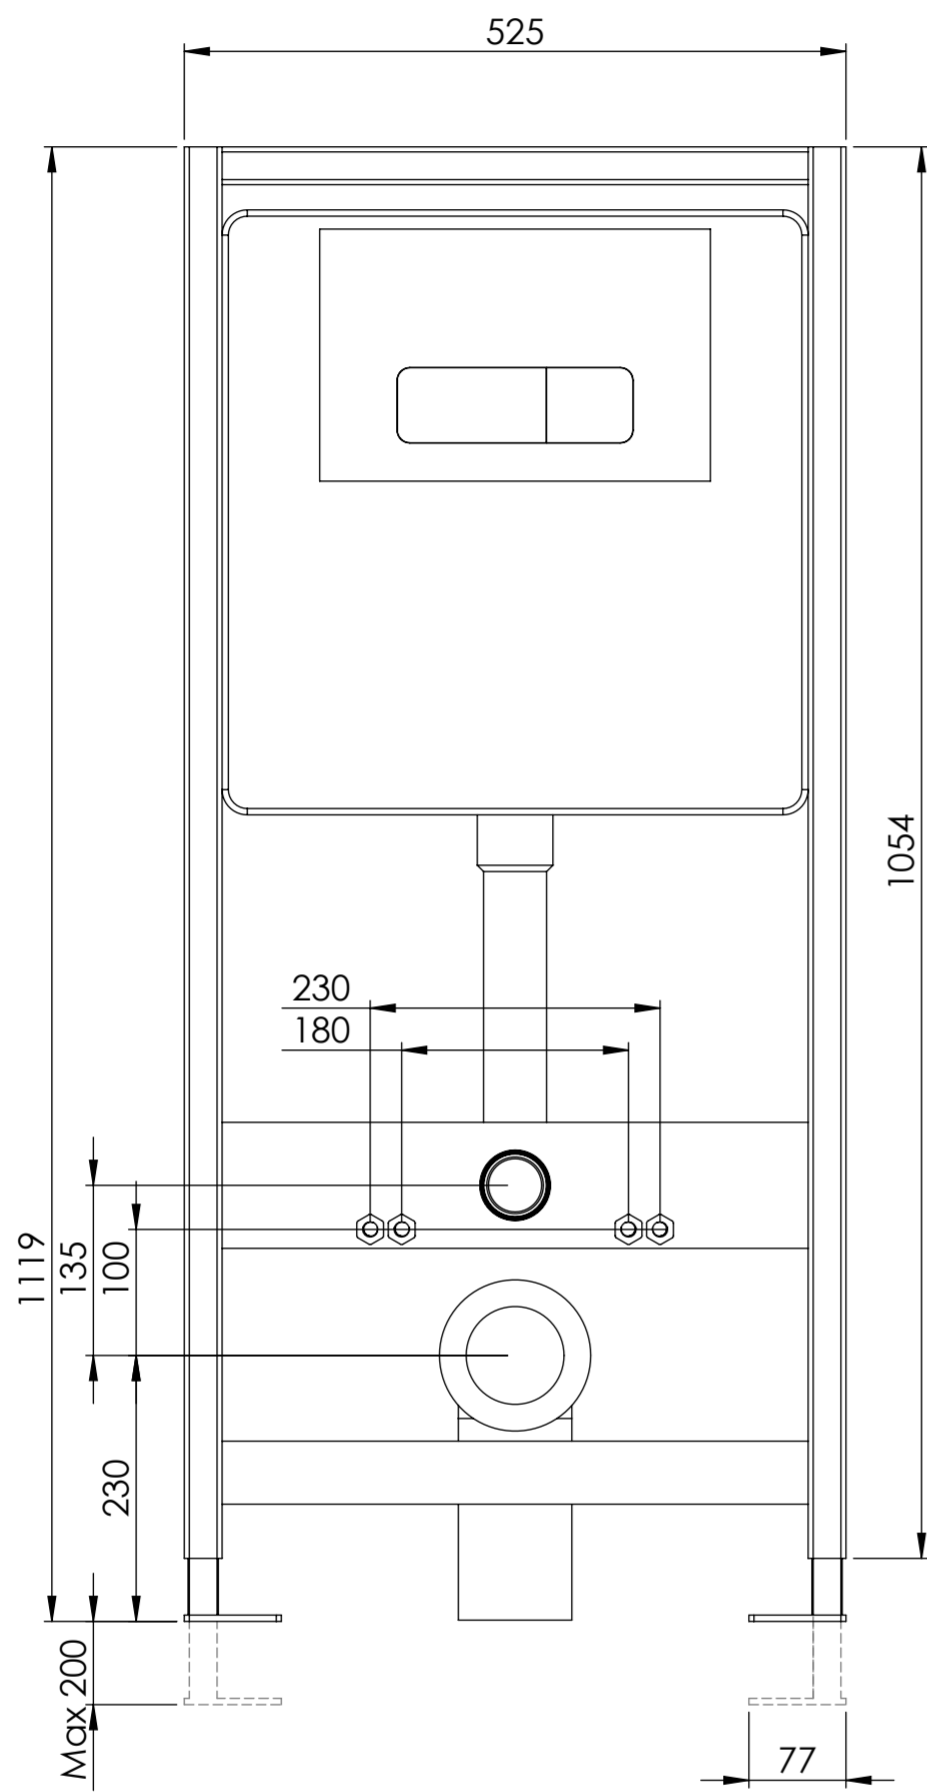

Front View

Side View

LUSO
STONE

Product Name	Senza Concealed Dual Flush Cistern & Frame with Flush Plate
Style	Concealed / Dual Flush For Wall Hung Toilets
Material	Insulated Plastic
Flush Plate Material	Stainless Steel

All dimensions provided in millimeters.