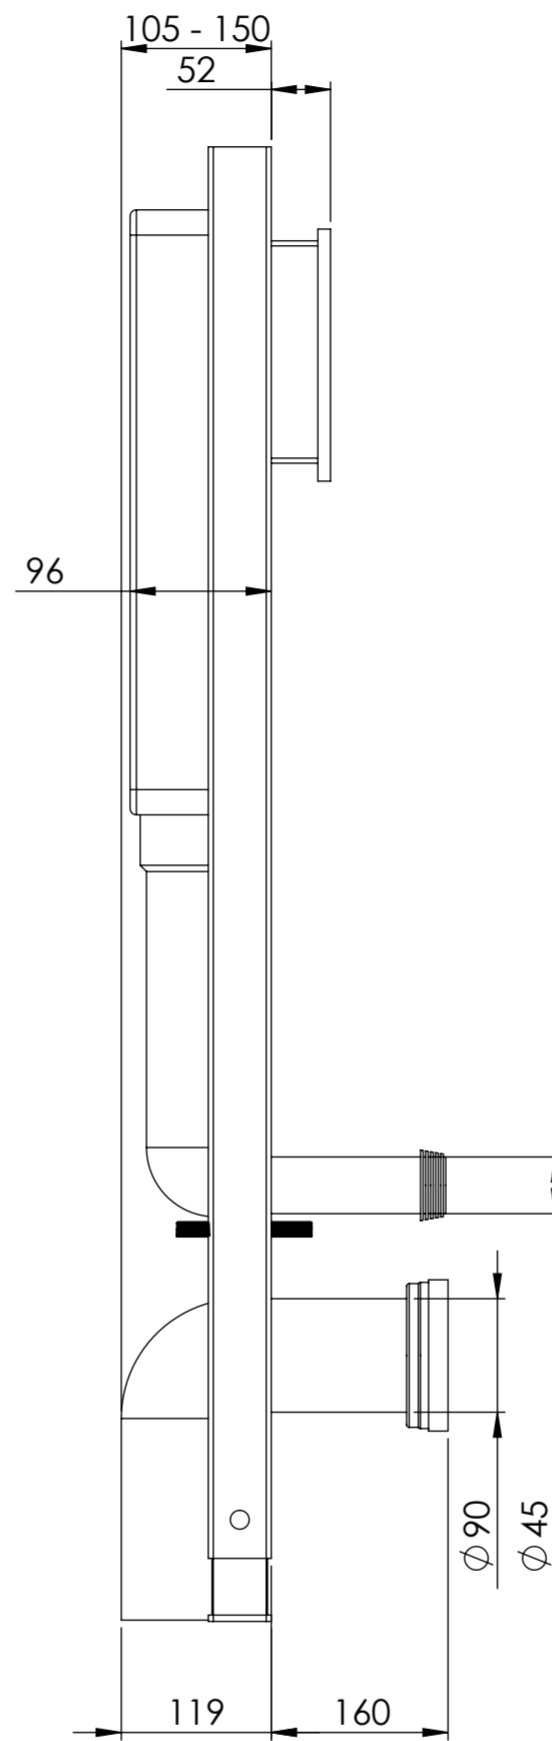

Front View

Side View

LUSO
STONE

Product Name	Senza Concealed Dual Flush Cistern & Frame with Flush Plate
Style	Concealed / Dual Flush For Wall Hung Toilets
Material	Insulated Plastic
Flush Plate Material	Stainless Steel

All dimensions provided in millimeters.