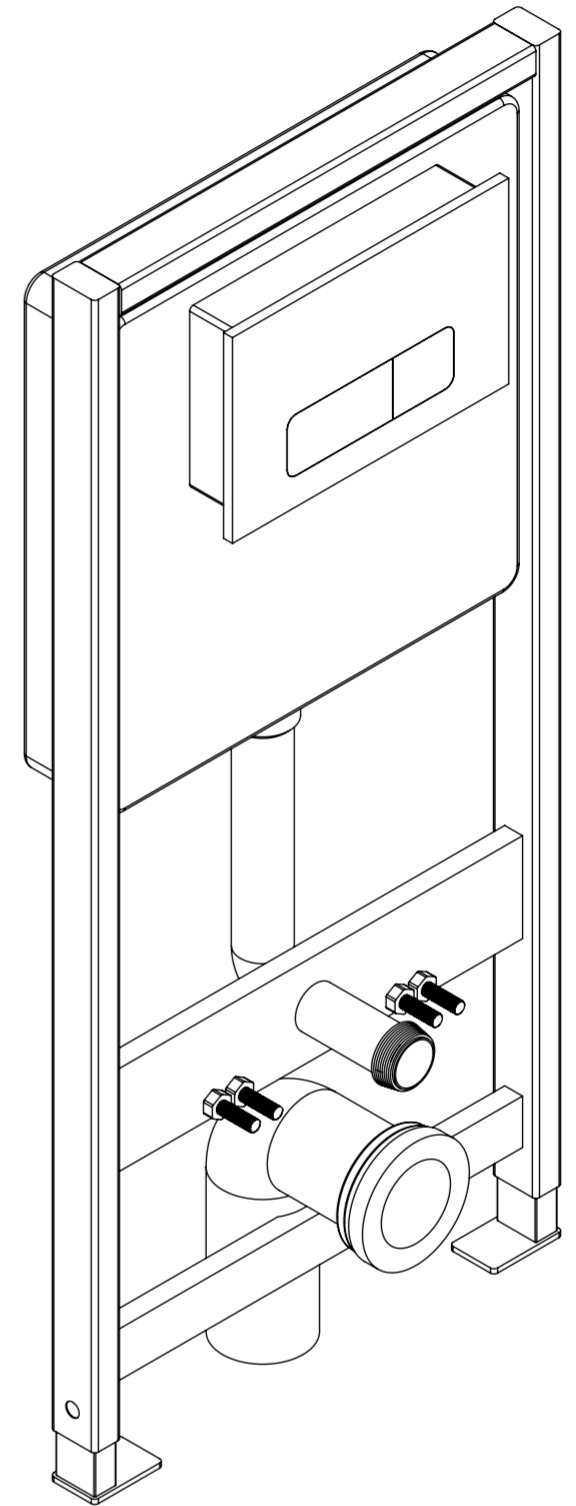

Front View

Side View

LUSO
STONE

Product Name	Senza Concealed Dual Flush Cistern & Frame with Flush Plate
Style	Concealed / Dual Flush For Wall Hung Toilets
Material	Insulated Plastic
Flush Plate Material	Stainless Steel

All dimensions provided in millimeters.