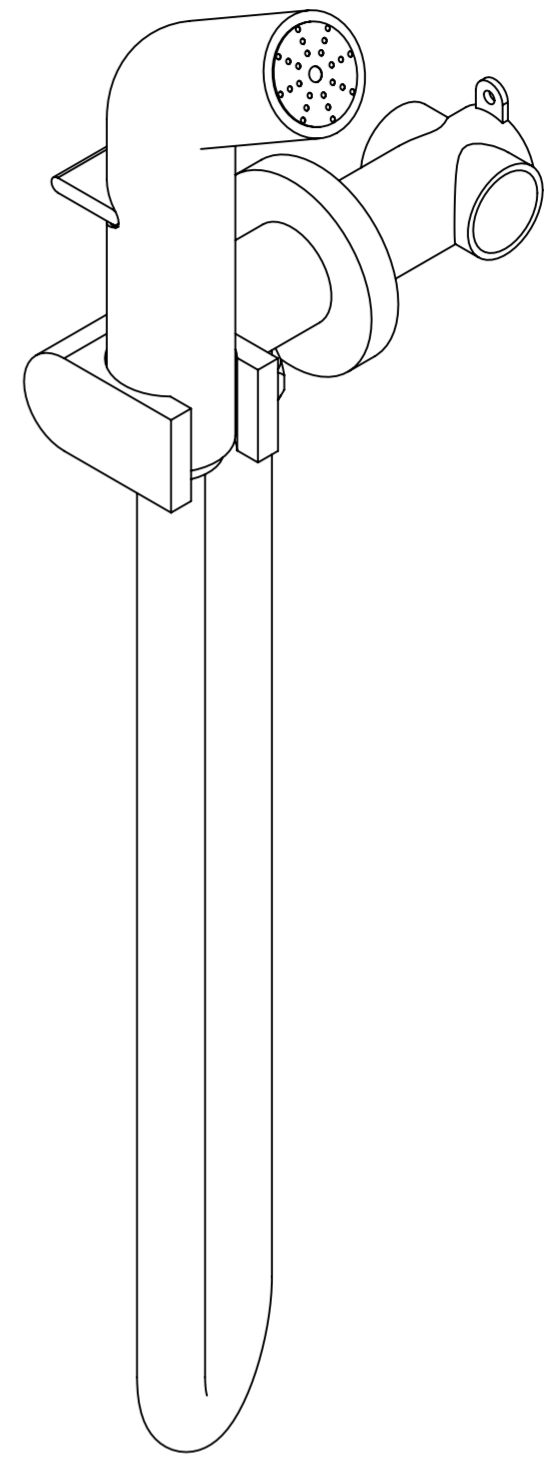

Top View

Front View

Side View

LUSO
STONE

Product Name

Lusso Chrome Douche Kit with Valve

All dimensions provided in millimeters.