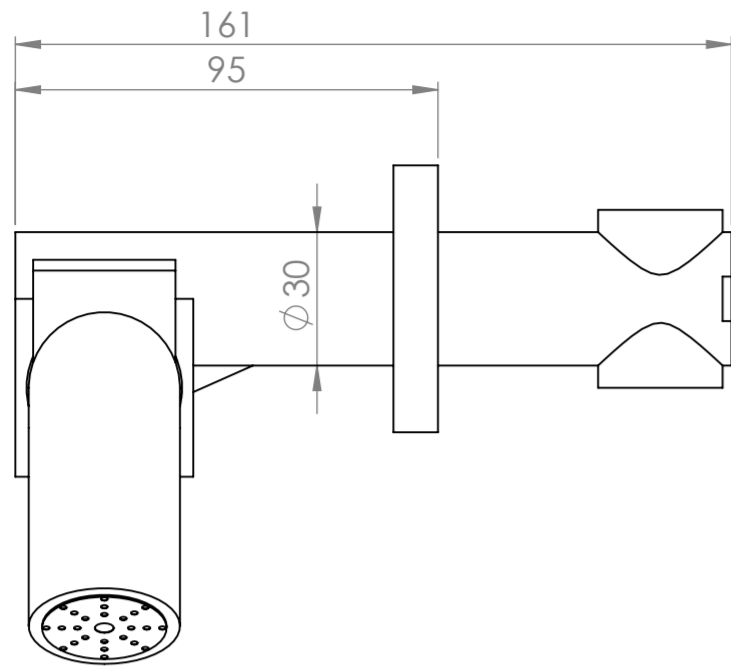

Top View

Front View

Side View

LUSO
STONE

Product Name

Lusso Chrome Douche Kit with Valve

All dimensions provided in millimeters.