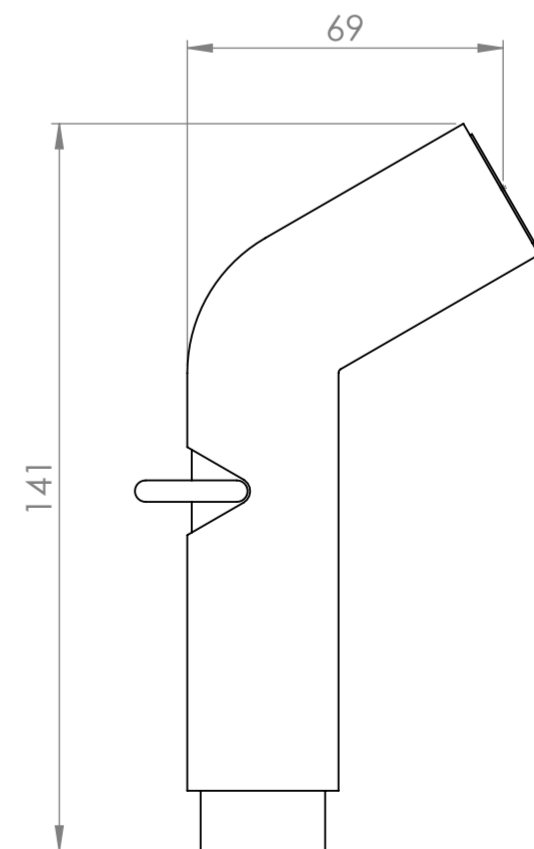

Top View

Front View

Side View

LUSO
STONE

Product Name

Lusso Chrome Douche Kit with Valve

All dimensions provided in millimeters.