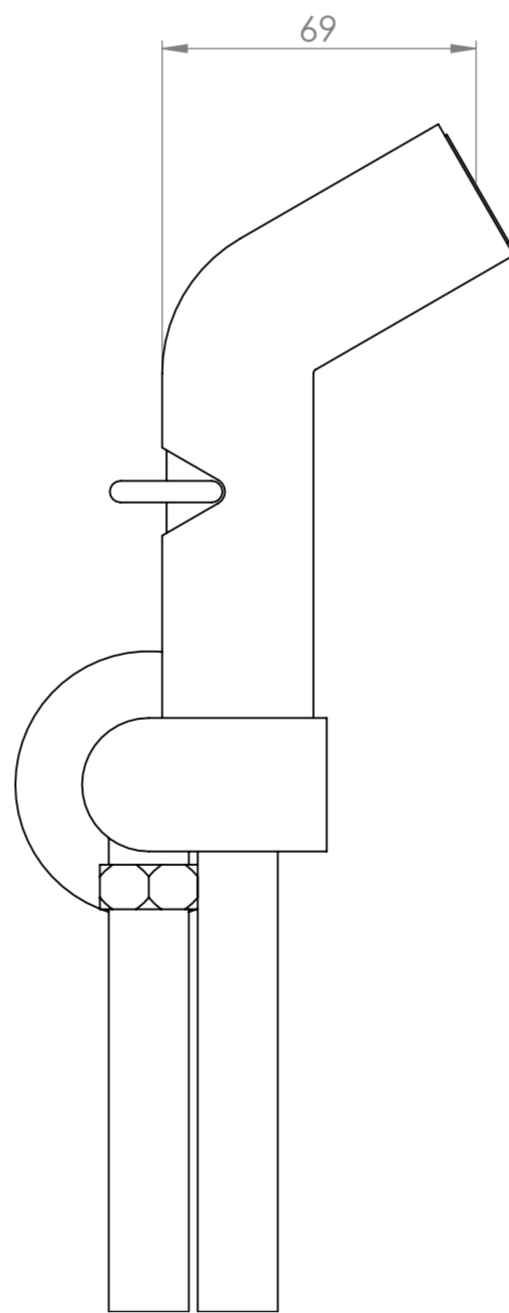

Top View

Front View

Side View

LUSO
STONE

Product Name

Lusso Chrome Douche Kit with Valve

All dimensions provided in millimeters.