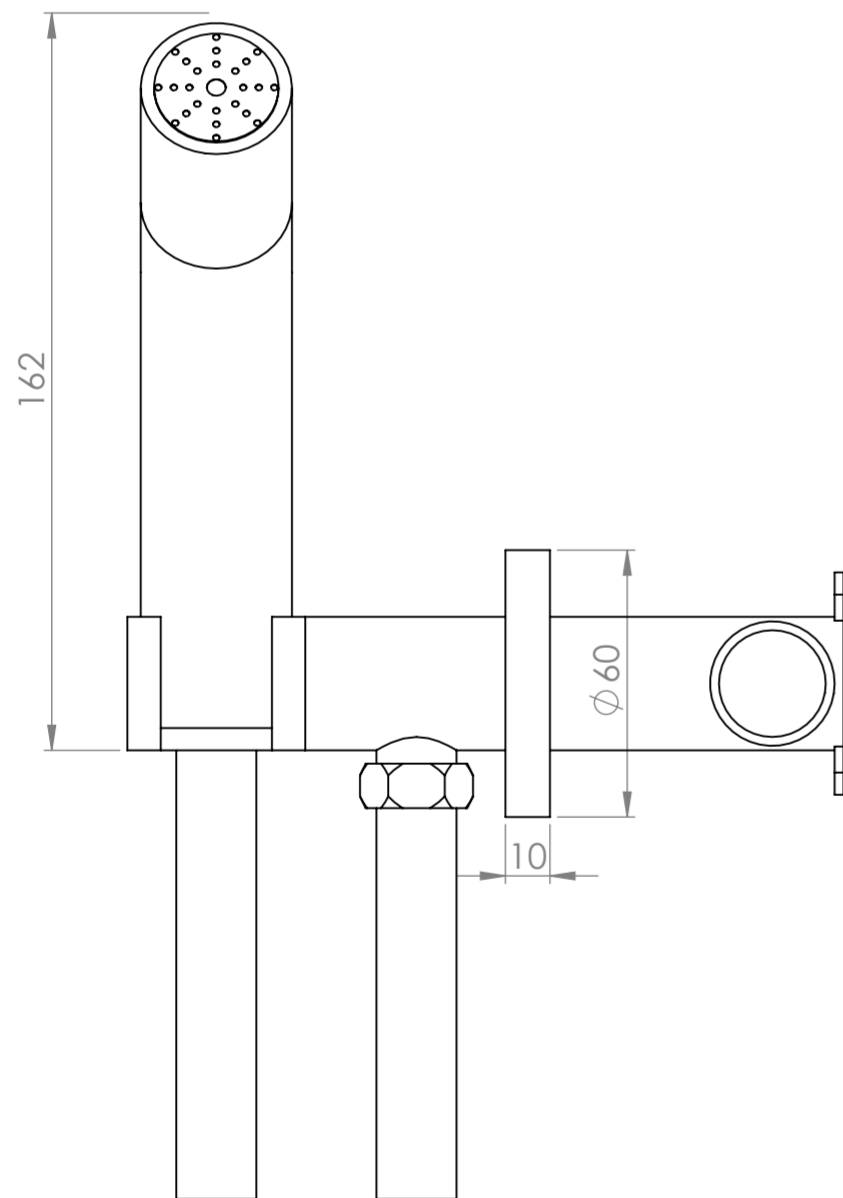

Top View

Front View

Side View

LUSO
STONE

Product Name

Lusso Chrome Douche Kit with Valve

All dimensions provided in millimeters.