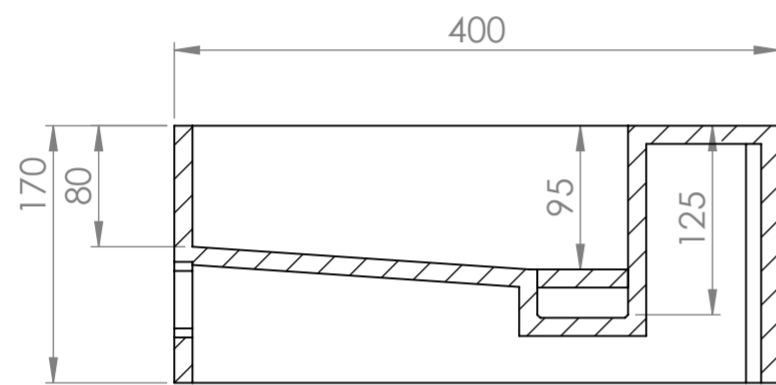

Top View

Side View - Section View

Front View

Bottom View

Back View

LUSO S T O N E	Product Name	Ethos Flow
	Material	Stone Resin

All dimensions provided in millimeters.
 All basins are supplied with no tap hole (s). If you require a tap hole,
 you will need to use a standard 38mm hole-saw drill attachment.