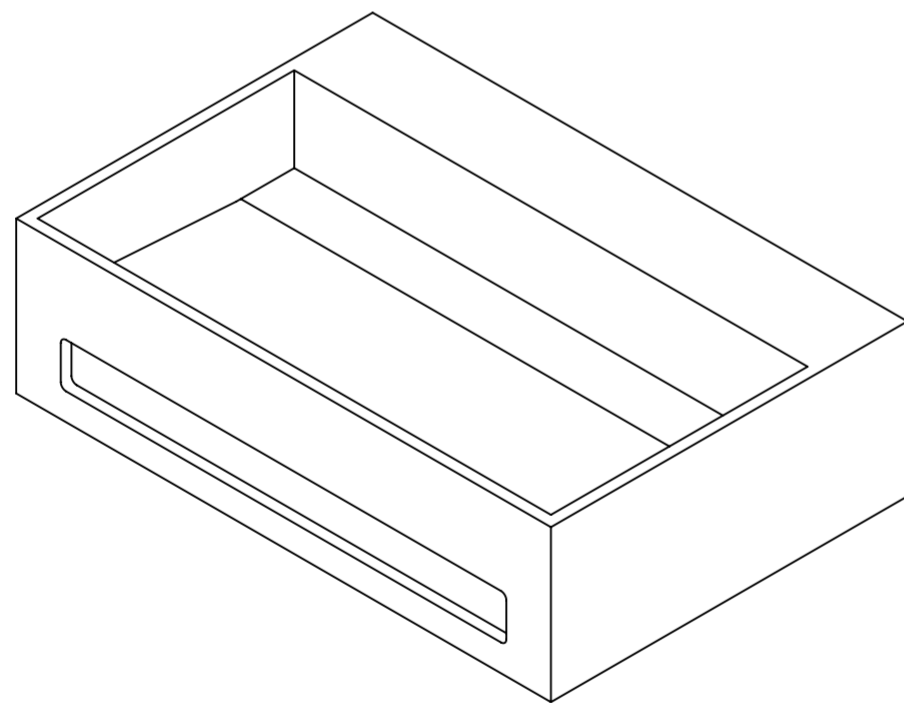

Top View

Side View - Section View

Front View

Bottom View

Back View

LUSO S T O N E	Product Name	Ethos Flow
	Material	Stone Resin

All dimensions provided in millimeters.
 All basins are supplied with no tap hole (s). If you require a tap hole,
 you will need to use a standard 38mm hole-saw drill attachment.