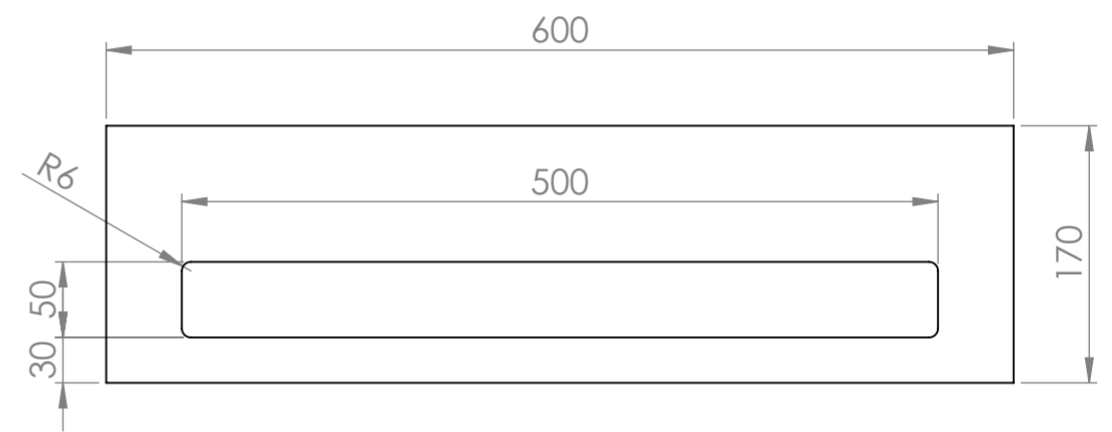

Top View

Side View - Section View

Front View

Bottom View

Back View

LUSO S T O N E	Product Name	Ethos Flow
	Material	Stone Resin

All dimensions provided in millimeters.
 All basins are supplied with no tap hole (s). If you require a tap hole,
 you will need to use a standard 38mm hole-saw drill attachment.