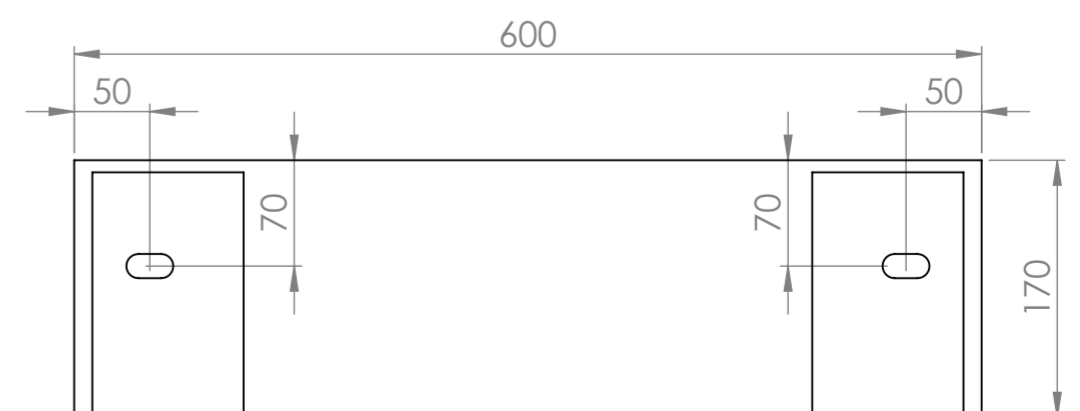

Top View

Side View - Section View

Front View

Bottom View

Back View

LUSO S T O N E	Product Name	Ethos Flow
	Material	Stone Resin

All dimensions provided in millimeters.
 All basins are supplied with no tap hole (s). If you require a tap hole,
 you will need to use a standard 38mm hole-saw drill attachment.