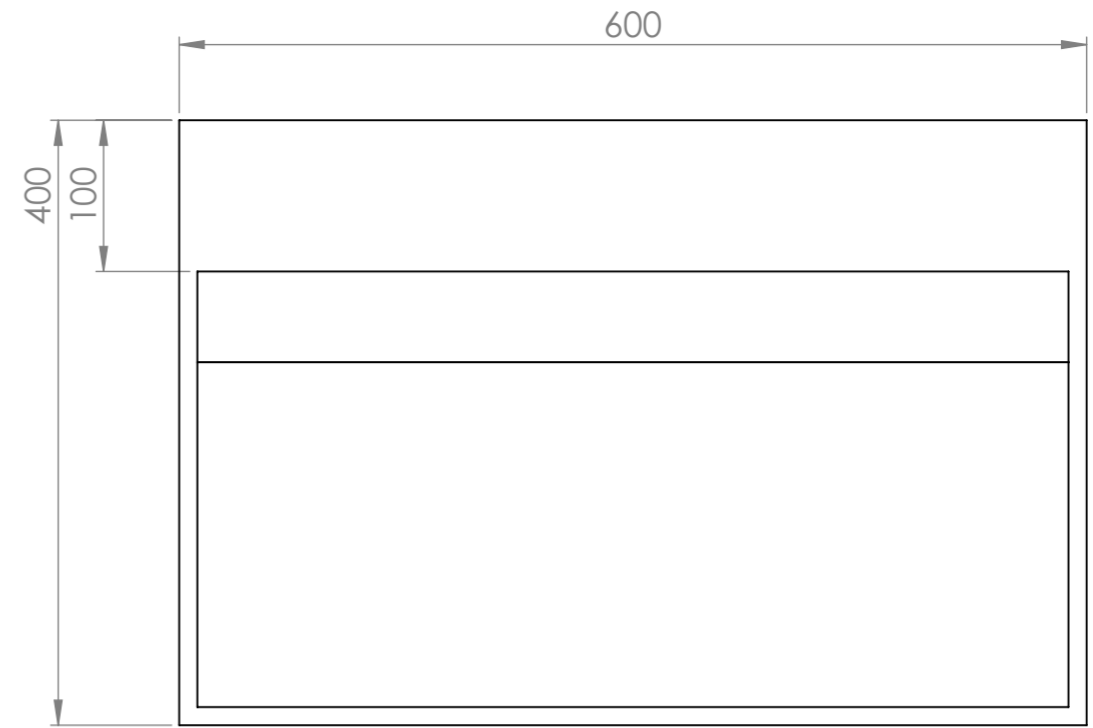

Top View

Side View - Section View

Front View

Bottom View

Back View

LUSO S T O N E	Product Name	Ethos Flow
	Material	Stone Resin

All dimensions provided in millimeters.
 All basins are supplied with no tap hole (s). If you require a tap hole,
 you will need to use a standard 38mm hole-saw drill attachment.