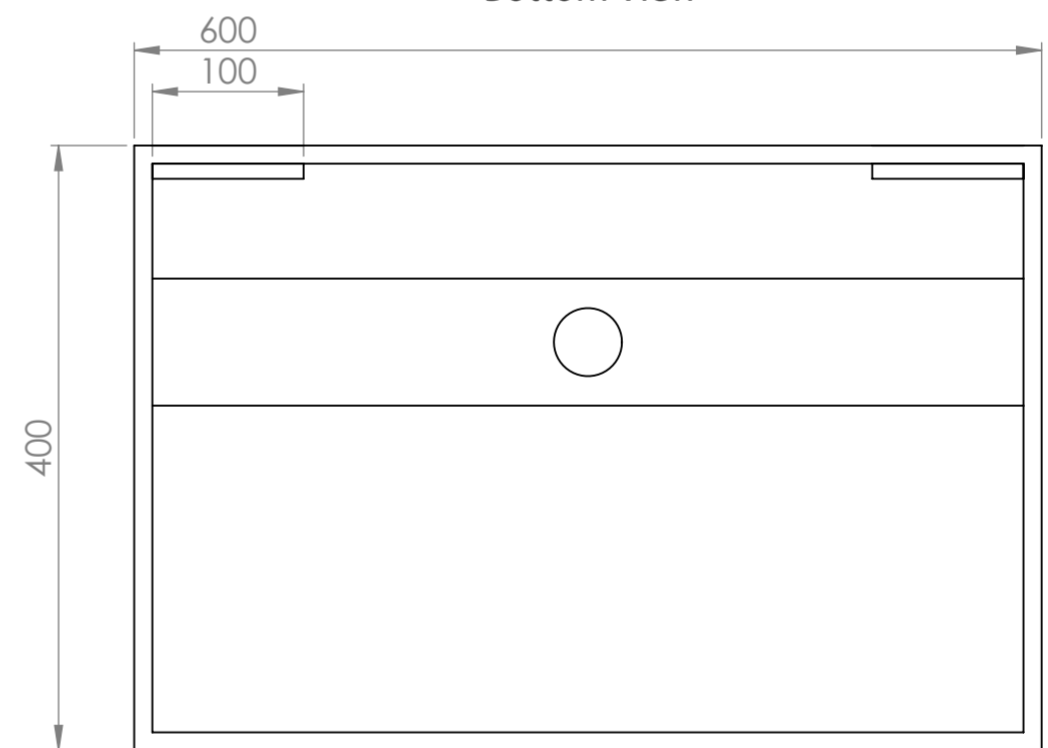

Top View

Side View - Section View

Front View

Bottom View

Back View

LUSO S T O N E	Product Name	Ethos Flow
	Material	Stone Resin

All dimensions provided in millimeters.
 All basins are supplied with no tap hole (s). If you require a tap hole,
 you will need to use a standard 38mm hole-saw drill attachment.