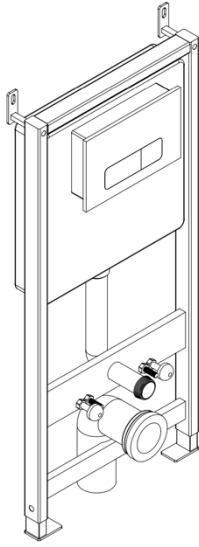

CONCEALED CISTERN & FRAME

FEATURES

BRAND:	Lusso Stone
TITLE:	Concealed Cistern & Frame
ARTICLE NUMBER:	WT701
COLOUR:	White
MATERIAL:	Cistern: Insulated Plastic Frame: Steel
FLUSH PLATE MATERIAL:	Stainless Steel
PRODUCT DIMENSIONS:	1054 x 105 x 525mm
VOLUME:	3 6 Litres

FURTHER DETAILS & DIMENSIONS CAN BE FOUND AT WWW.LUSSOSTONE.COM IN THE FEATURE SECTION AND DOWNLOADS TAB OF EACH PRODUCT PAGE.