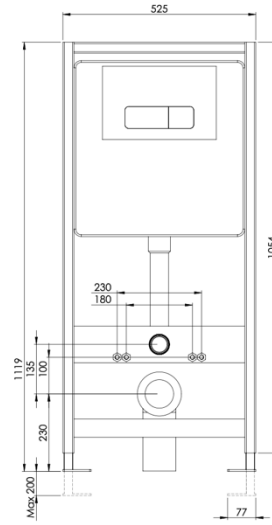

CONCEALED CISTERN & FRAME

FEATURES

BRAND:	Lusso Stone
TITLE:	Concealed Cistern & Frame
ARTICLE NUMBER:	WT701
COLOUR:	White
MATERIAL:	Cistern: Insulated Plastic Frame: Steel
FLUSH PLATE MATERIAL:	Stainless Steel
PRODUCT DIMENSIONS:	1054 x 105 x 525mm
VOLUME:	3 6 Litres

FURTHER DETAILS & DIMENSIONS CAN BE FOUND AT WWW.LUSSOSTONE.COM IN THE FEATURE SECTION AND DOWNLOADS TAB OF EACH PRODUCT PAGE.