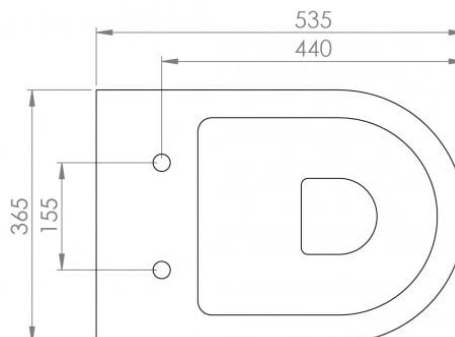

### FEATURES

BRAND:	Lusso Stone
TITLE:	Senza Wall Hung Toilet
ARTICLE NUMBER:	WT803-1
COLOUR:	White
MATERIAL:	Ceramic
AVAILABLE FINISHES:	Satin Matte
PRODUCT DIMENSIONS:	535 x 365 x 310mm
FLUSH:	Rimless Hygienic System
SEAT:	Quick Release Soft Close Seat

FURTHER DETAILS & DIMENSIONS CAN BE FOUND AT [WWW.LUSSOSTONE.COM](http://WWW.LUSSOSTONE.COM) IN THE FEATURE SECTION AND DOWNLOADS TAB OF EACH PRODUCT PAGE.

TEL: 0203 370 4057

EMAIL: [INFO@LUSSOSTONE.COM](mailto:INFO@LUSSOSTONE.COM)