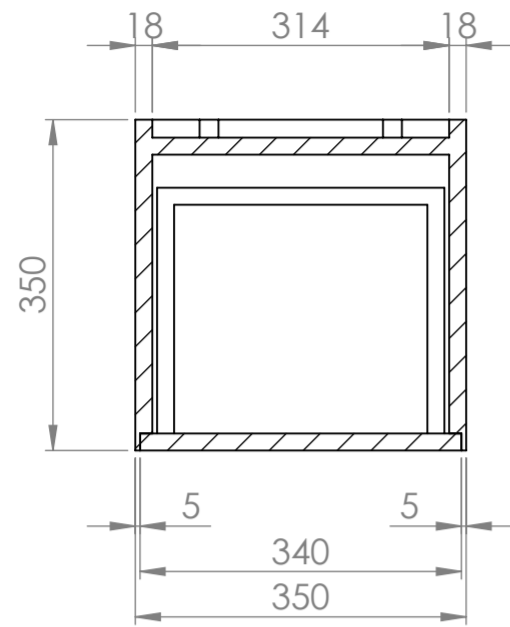

Top View - Section View

Front View

Side View - Section View

LUSSO S T O N E	Product Name	Zotto Storage Cabinet
	Size, mm	350 x 1200 x 350

All dimensions provided in millimeters.