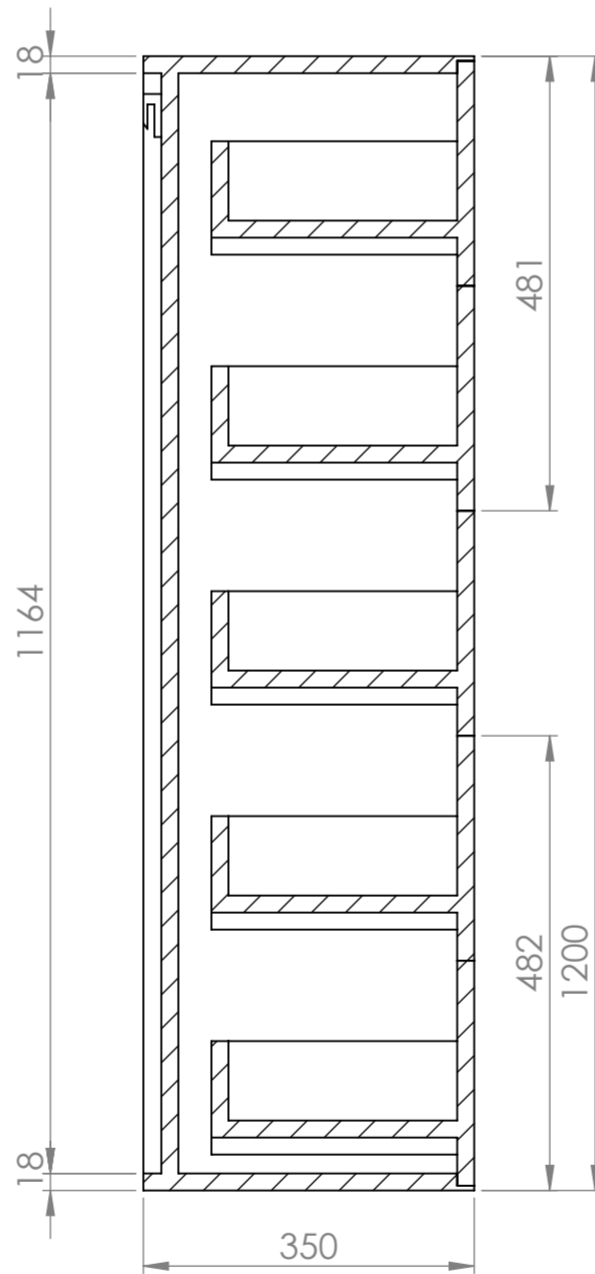

Top View - Section View

Front View

Side View - Section View

LUSSO S T O N E	Product Name	Zotto Storage Cabinet
	Size, mm	350 x 1200 x 350

All dimensions provided in millimeters.