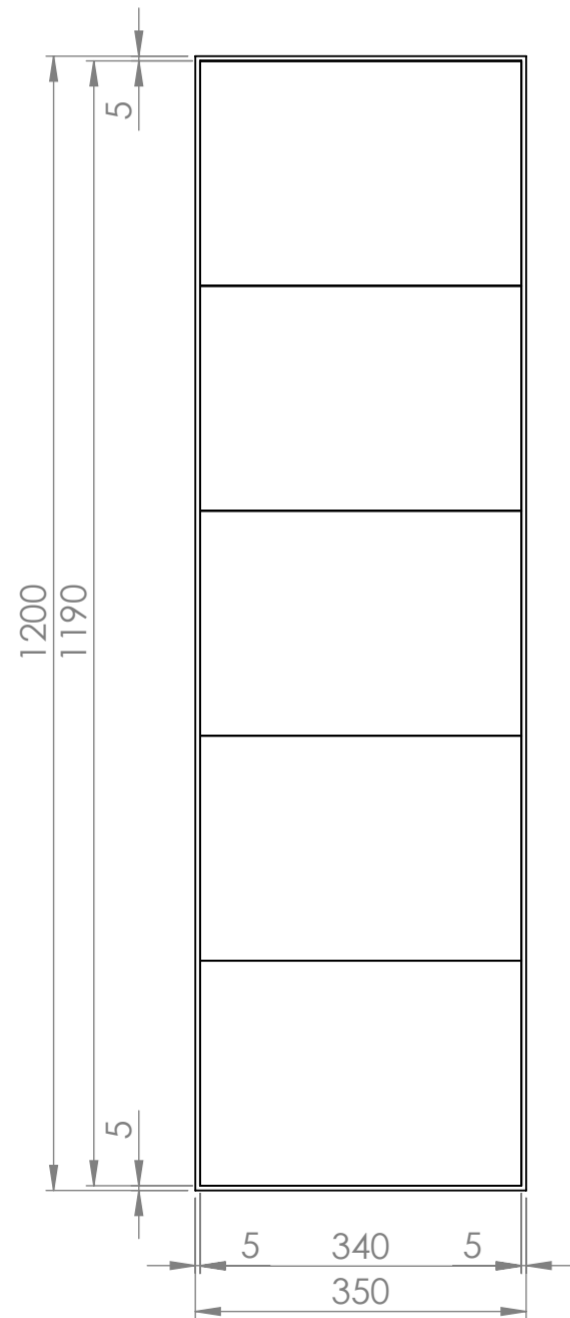

Top View - Section View

Front View

Side View - Section View

LUSSO S T O N E	Product Name	Zotto Storage Cabinet
	Size, mm	350 x 1200 x 350

All dimensions provided in millimeters.