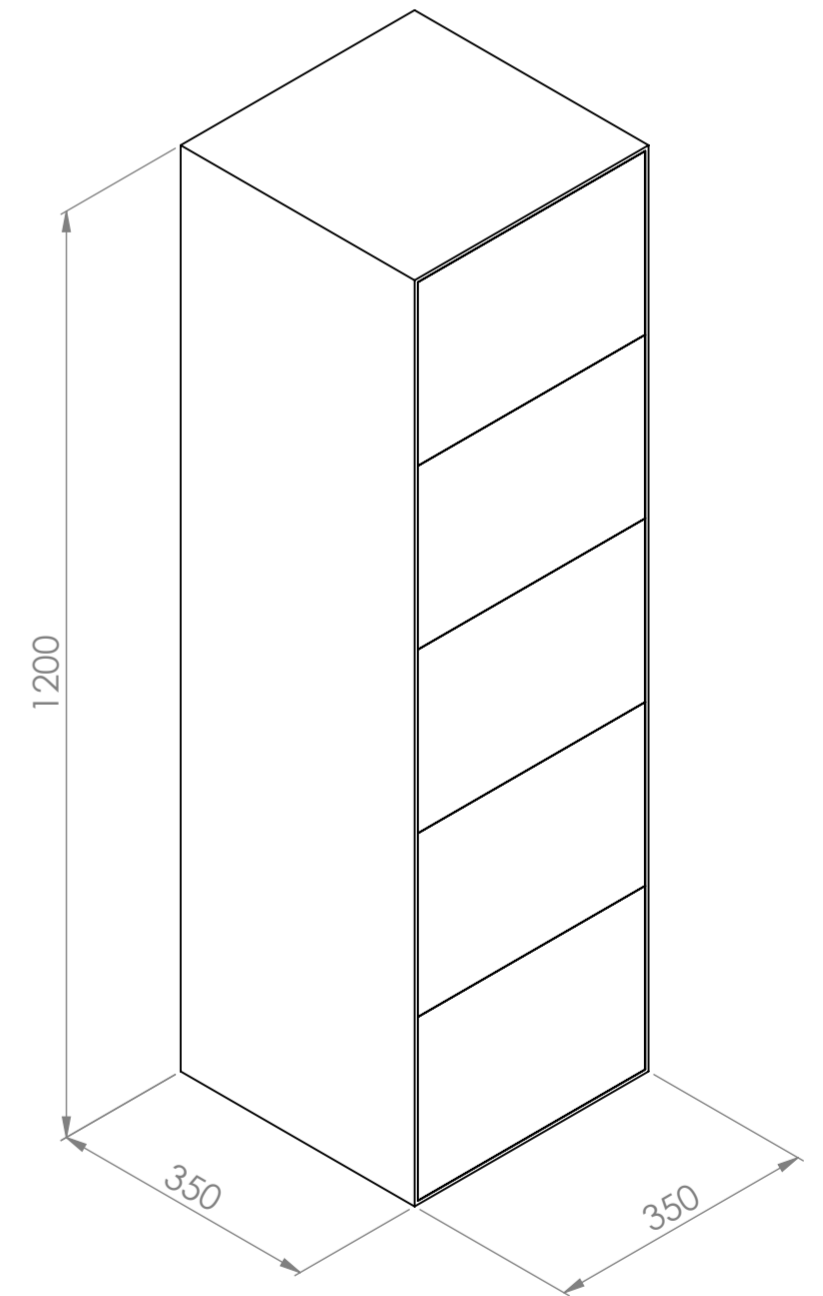

Top View - Section View

Front View

Side View - Section View

LUSSO S T O N E	Product Name	Zotto Storage Cabinet
	Size, mm	350 x 1200 x 350

All dimensions provided in millimeters.