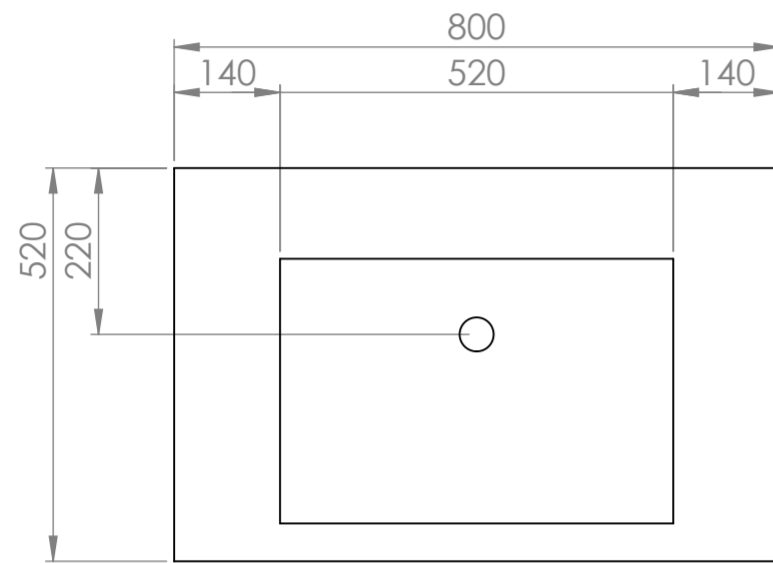

Top View

Top View - Section View

Side View - Section View

<h1>LUSO</h1> <p>S T O N E</p>	Product Name	Pelham 800
	Material	Marble Countertop / Ceramic Basin / Wood Cabinet
	Size, mm	800 x 520 x 820

*All dimensions provided in millimeters.
All vanity units are supplied with no tap hole (s). If you require a tap hole, you will need to use a standard 38mm hole-saw drill attachment.*