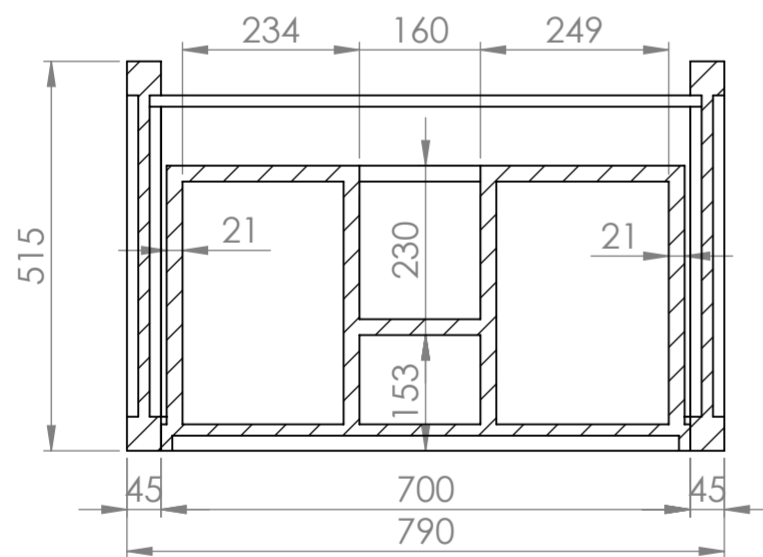

Top View

Top View - Section View

Side View - Section View

<h1>LUSO</h1> <p>S T O N E</p>	Product Name	Pelham 800
	Material	Marble Countertop / Ceramic Basin / Wood Cabinet
	Size, mm	800 x 520 x 820

*All dimensions provided in millimeters.
All vanity units are supplied with no tap hole (s). If you require a tap hole, you will need to use a standard 38mm hole-saw drill attachment.*