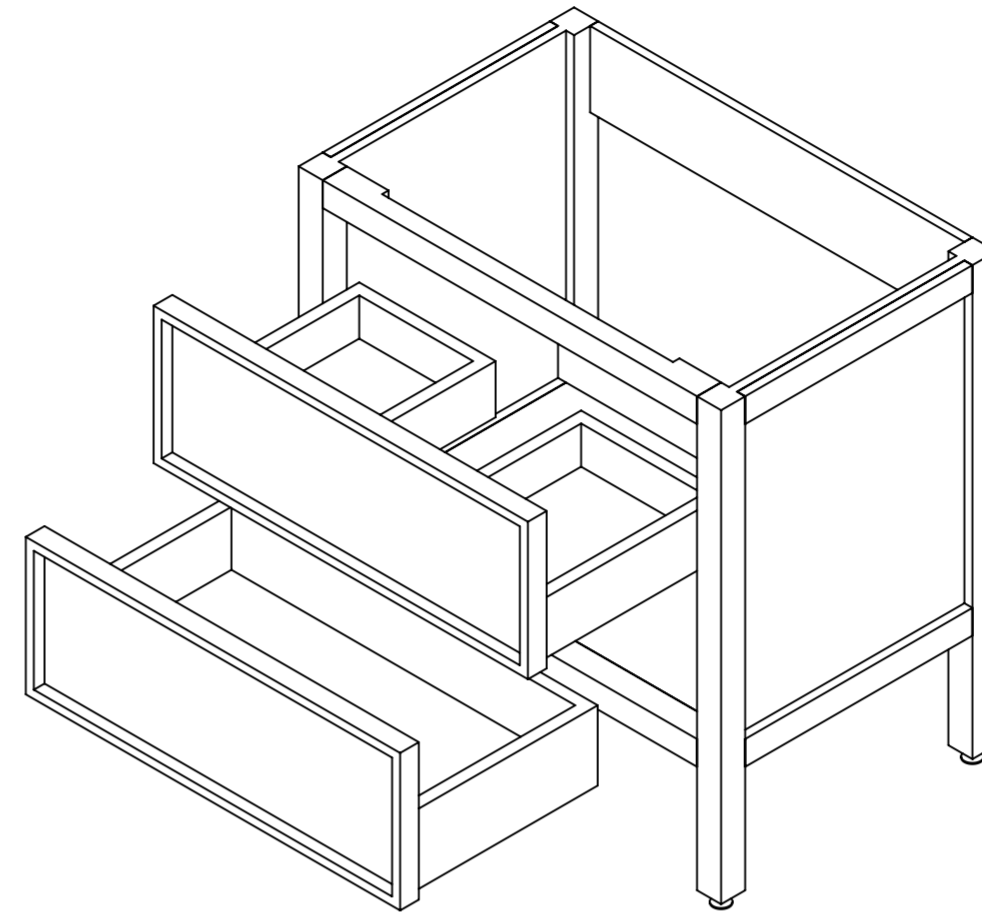

Top View

Top View - Section View

Side View - Section View

<h1>LUSO</h1> <p>S T O N E</p>	Product Name	Pelham 800
	Material	Marble Countertop / Ceramic Basin / Wood Cabinet
	Size, mm	800 x 520 x 820

*All dimensions provided in millimeters.
All vanity units are supplied with no tap hole (s). If you require a tap hole, you will need to use a standard 38mm hole-saw drill attachment.*