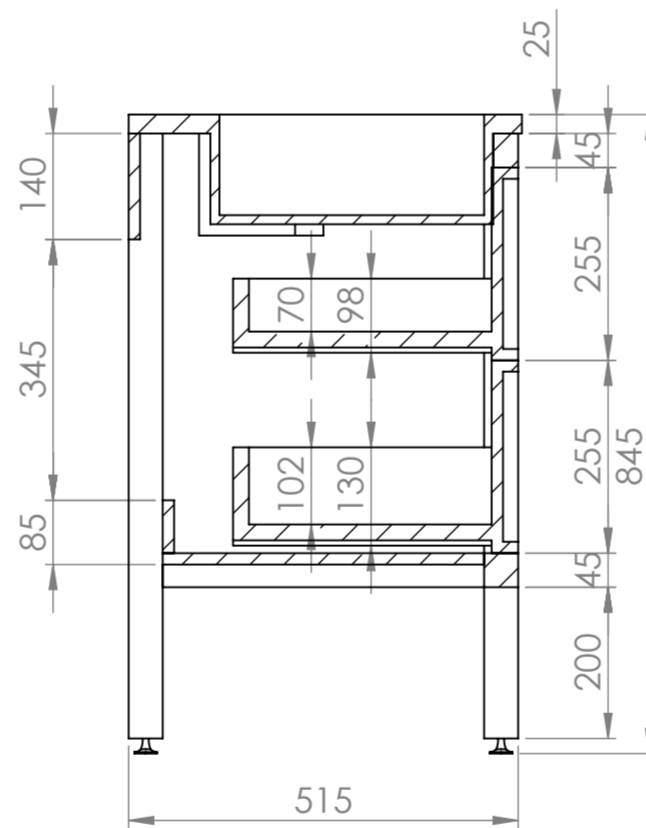

Top View

Top View - Section View

Side View - Section View

<h1>LUSO</h1> <p>S T O N E</p>	Product Name	Pelham 800
	Material	Marble Countertop / Ceramic Basin / Wood Cabinet
	Size, mm	800 x 520 x 820

*All dimensions provided in millimeters.
All vanity units are supplied with no tap hole (s). If you require a tap hole, you will need to use a standard 38mm hole-saw drill attachment.*