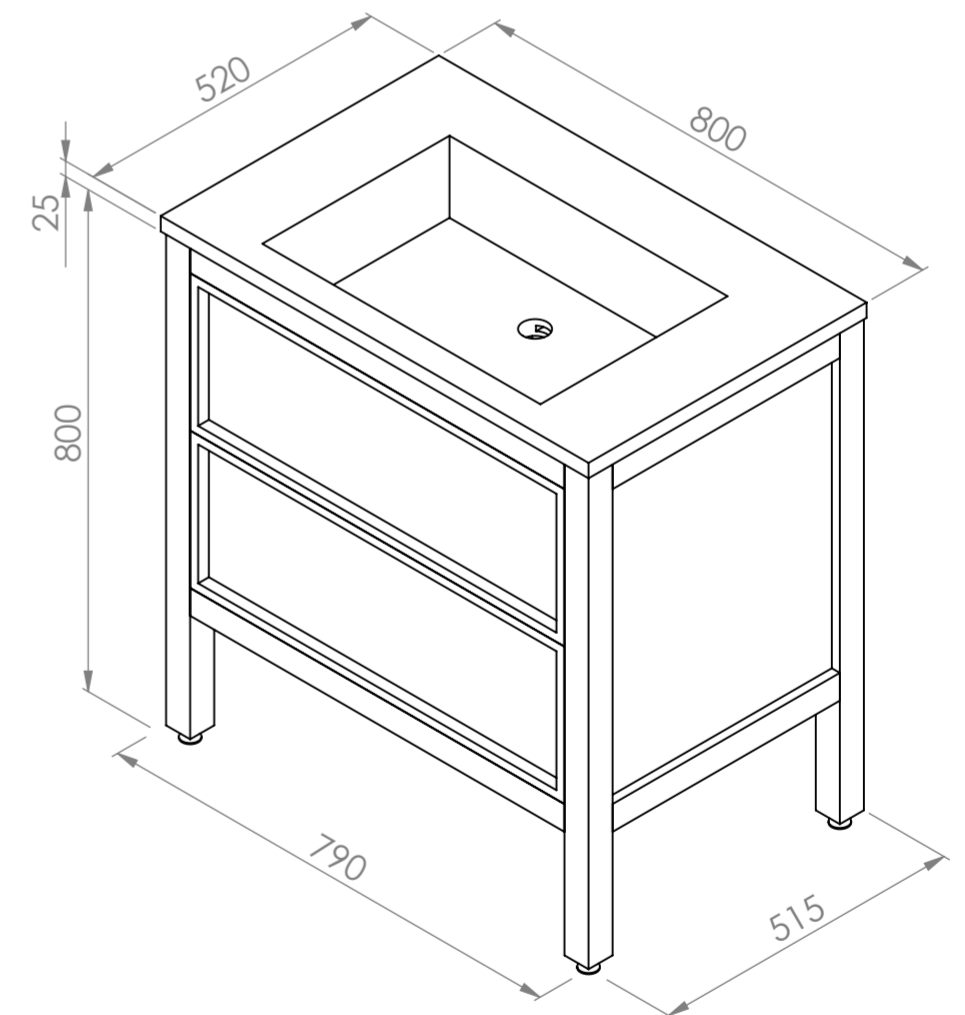

Top View

Top View - Section View

Side View - Section View

<h1>LUSO</h1> <p>S T O N E</p>	Product Name	Pelham 800
	Material	Marble Countertop / Ceramic Basin / Wood Cabinet
	Size, mm	800 x 520 x 820

*All dimensions provided in millimeters.
All vanity units are supplied with no tap hole (s). If you require a tap hole, you will need to use a standard 38mm hole-saw drill attachment.*