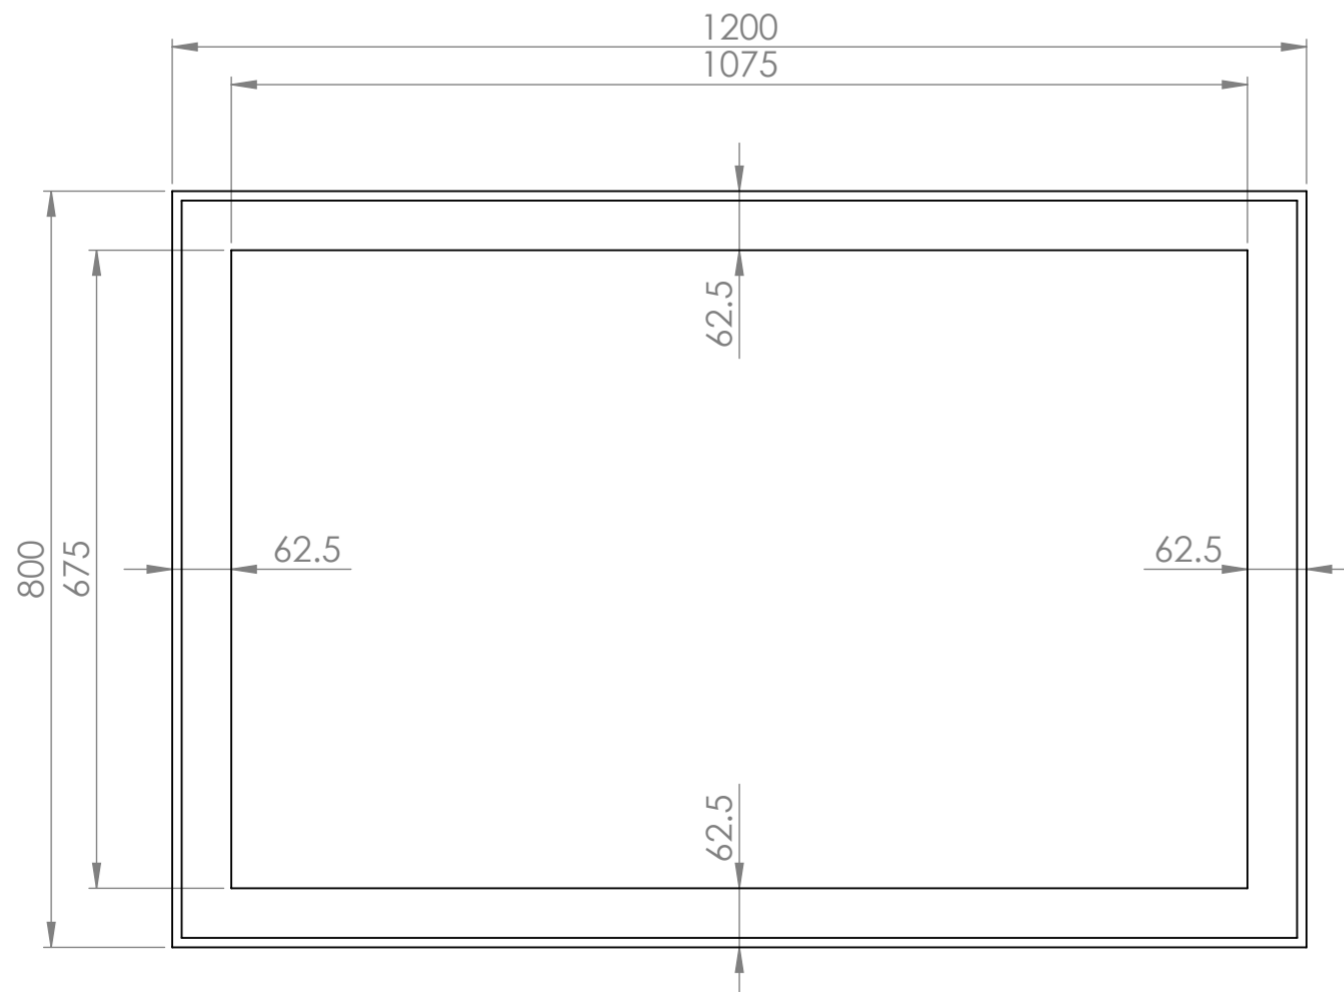

Top View

Front View

Back View

Can be mounted vertically or horizontally

LUSO
STONE

Product Name	Moode 1200
Finish	Brushed Gold
Size, mm	800 x 1200 x 40

All dimensions provided in millimeters.