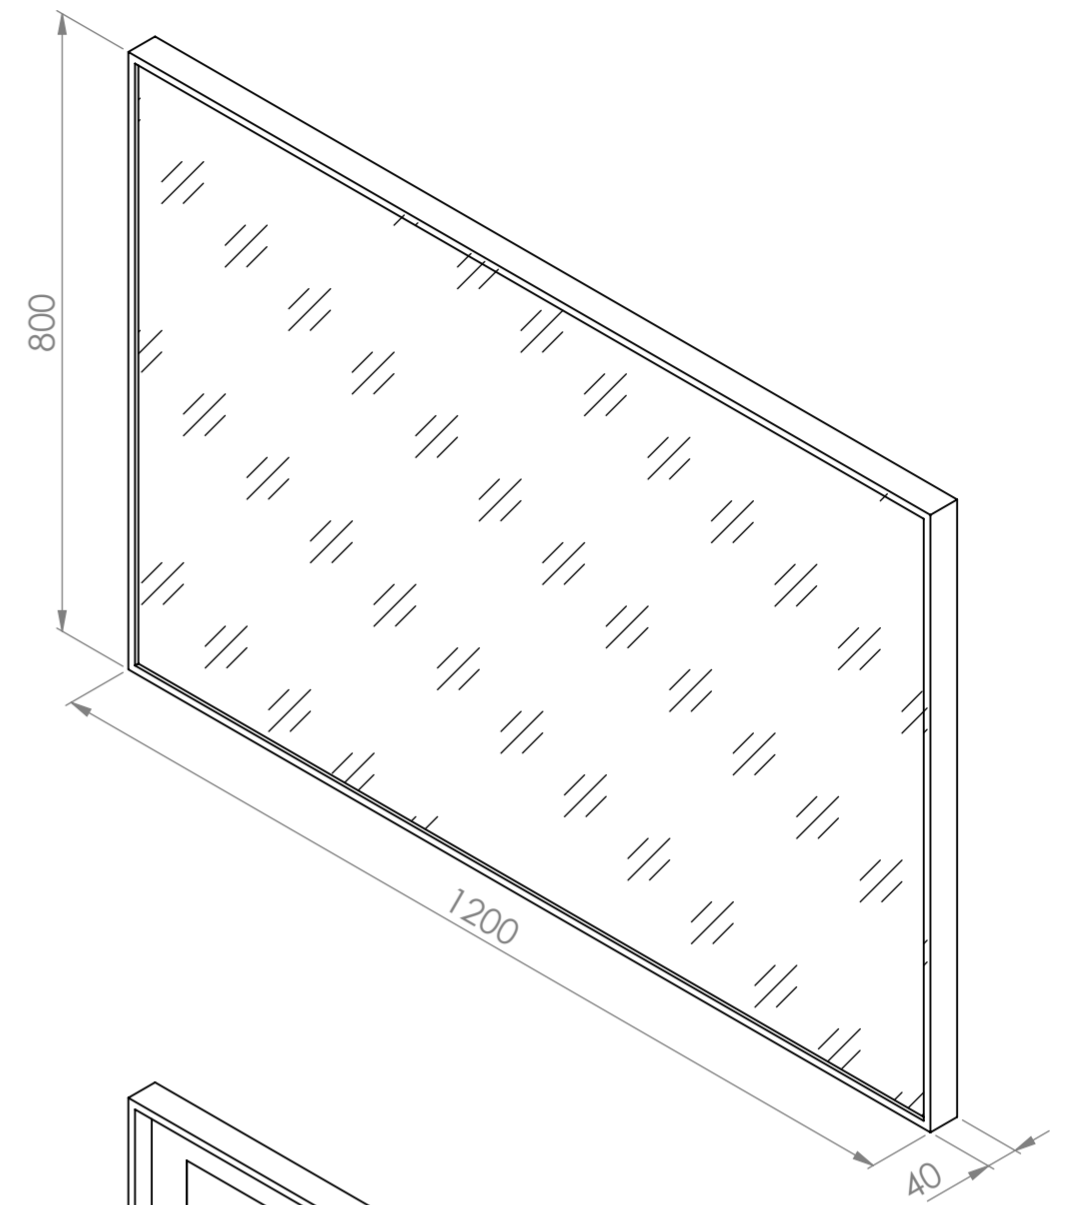

Top View

Front View

Back View

Can be mounted vertically or horizontally

LUSO
STONE

Product Name	Moode 1200
Finish	Brushed Gold
Size, mm	800 x 1200 x 40

All dimensions provided in millimeters.