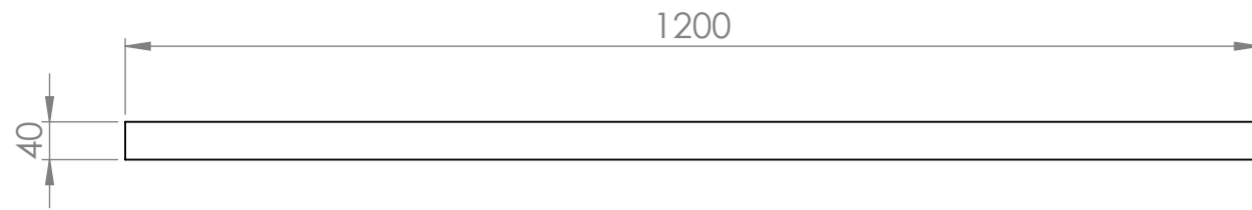

Top View

Front View

Back View

Can be mounted vertically or horizontally

LUSO
STONE

Product Name	Moode 1200
Finish	Brushed Gold
Size, mm	800 x 1200 x 40

All dimensions provided in millimeters.