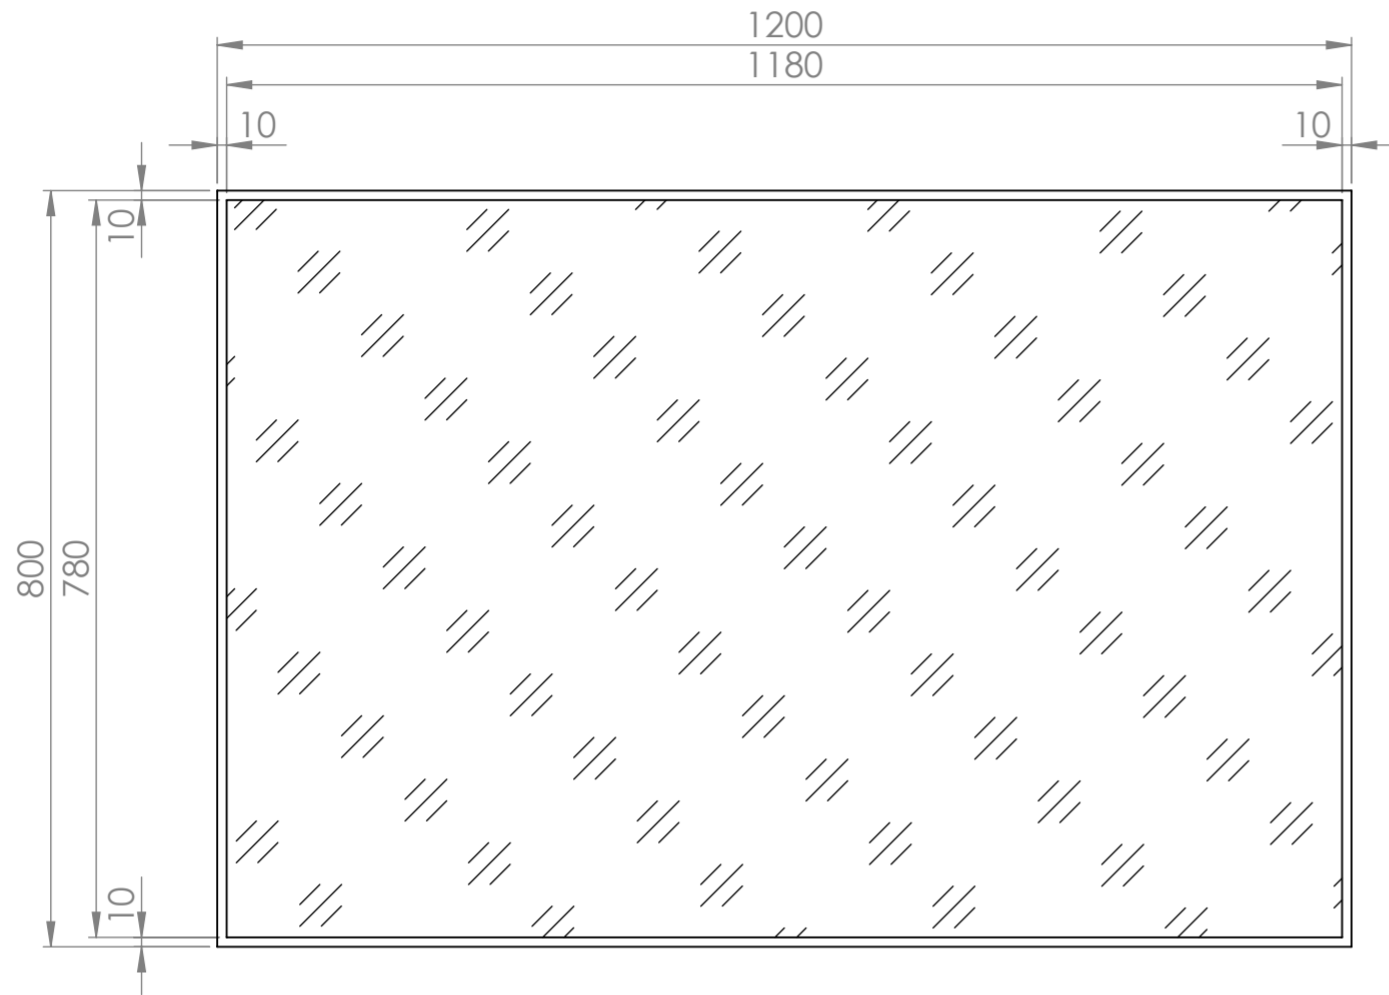

Top View

Front View

Back View

Can be mounted vertically or horizontally

LUSO
STONE

Product Name	Moode 1200
Finish	Brushed Gold
Size, mm	800 x 1200 x 40

All dimensions provided in millimeters.