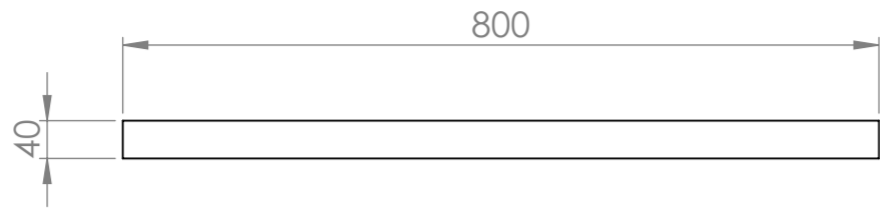

Top View

Front View

Back View

Can be mounted vertically or horizontally

LUSO
STONE

Product Name	Moode 800
Finish	Brushed Gold
Size, mm	800 x 800 x 40

All dimensions provided in millimeters.