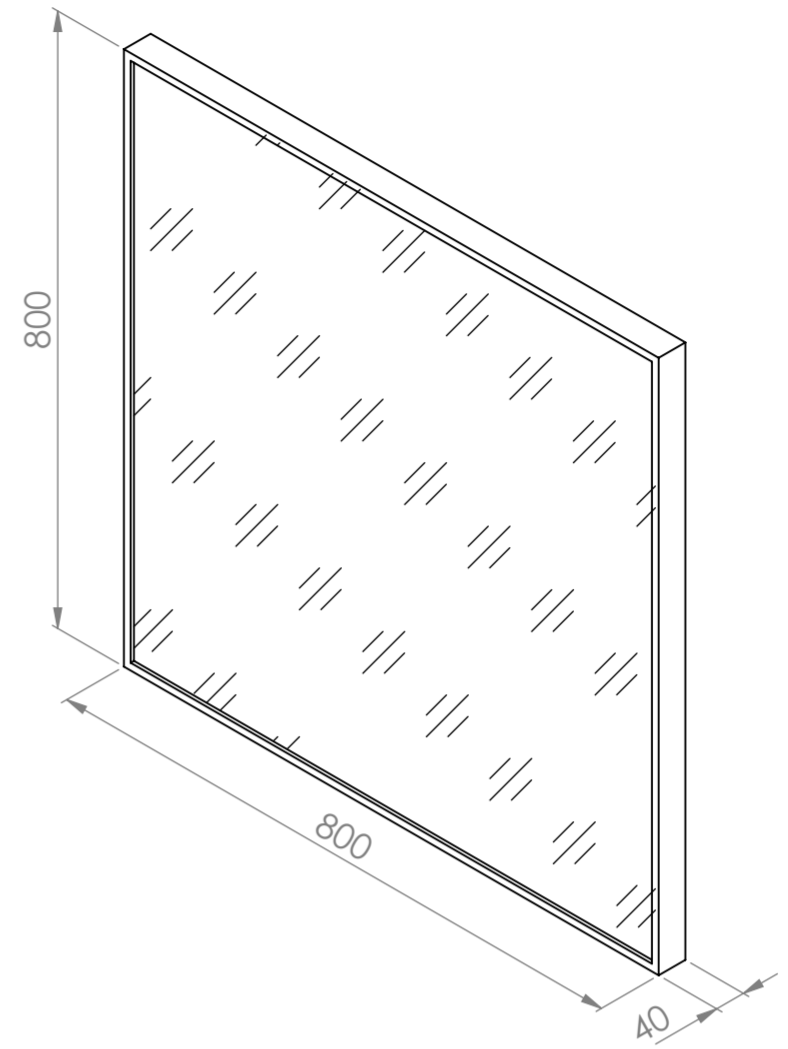

Top View

Front View

Back View

Can be mounted vertically or horizontally

LUSO
STONE

Product Name	Moode 800
Finish	Brushed Gold
Size, mm	800 x 800 x 40

All dimensions provided in millimeters.