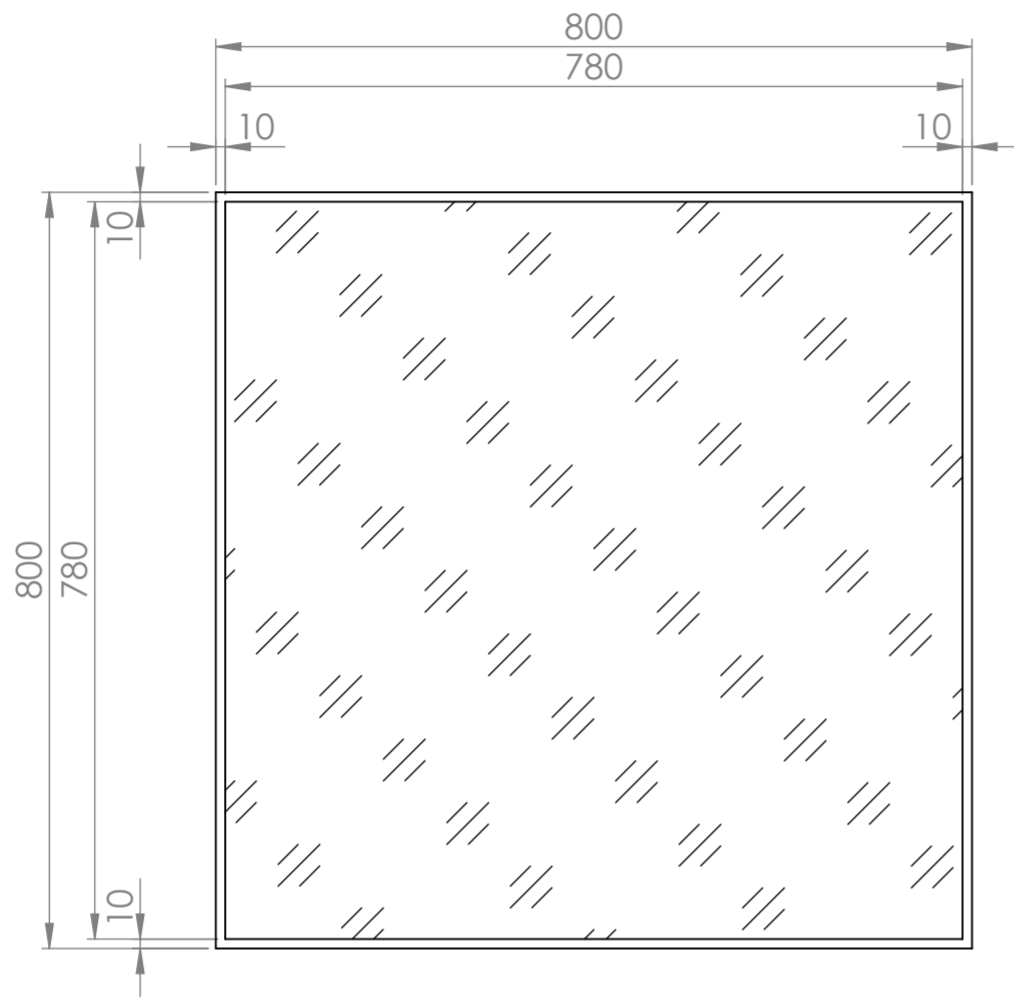

Top View

Front View

Back View

Can be mounted vertically or horizontally

LUSO
STONE

Product Name	Moode 800
Finish	Brushed Gold
Size, mm	800 x 800 x 40

All dimensions provided in millimeters.