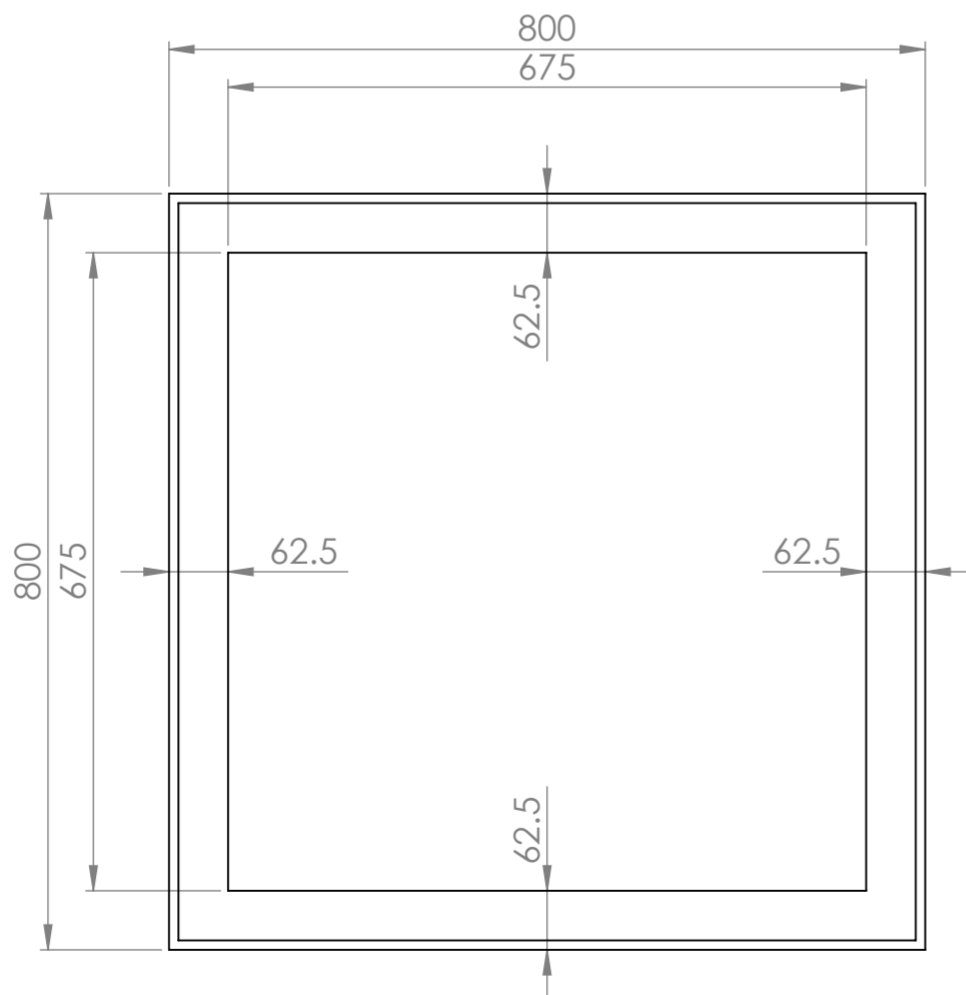

Top View

Front View

Back View

Can be mounted vertically or horizontally

LUSO
STONE

Product Name	Moode 800
Finish	Brushed Gold
Size, mm	800 x 800 x 40

All dimensions provided in millimeters.