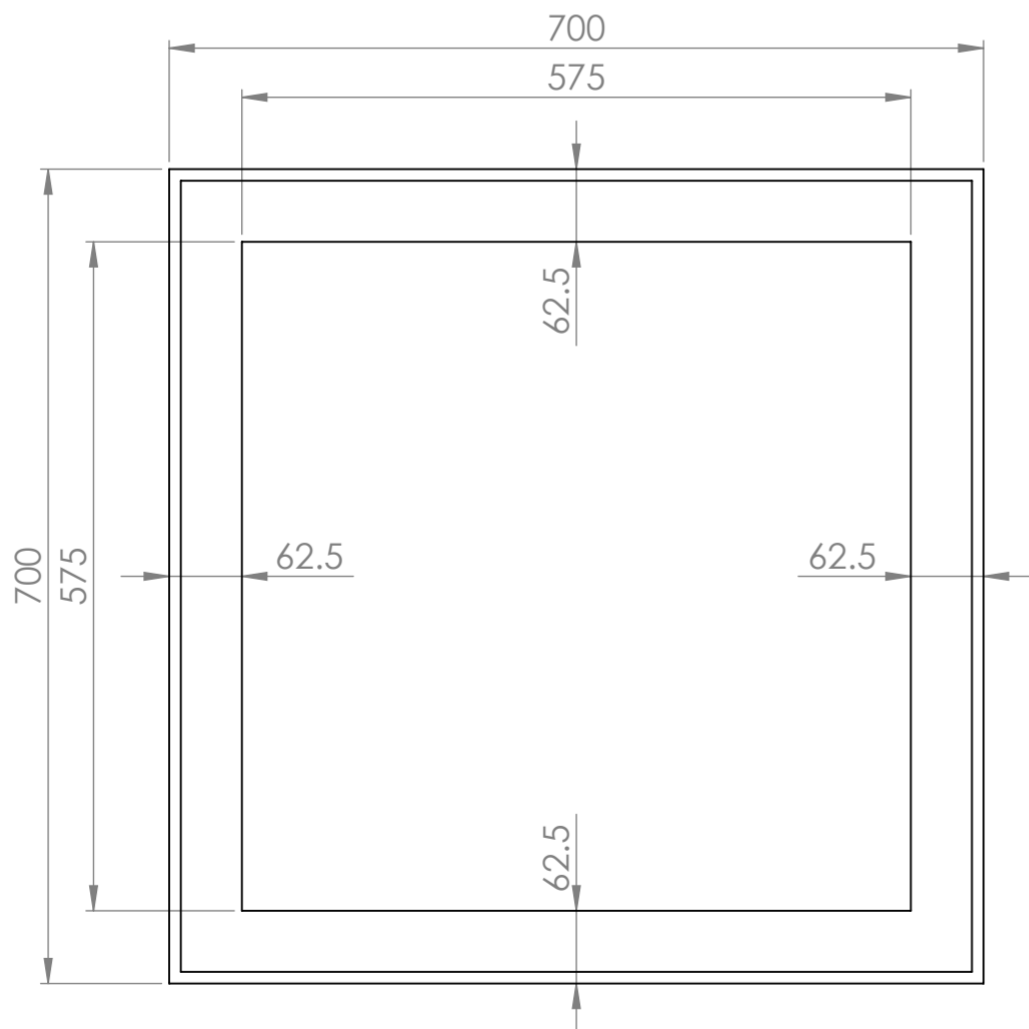

Top View

Front View

Back View

Can be mounted vertically or horizontally

LUSO
STONE

Product Name	Moode 700
Finish	Brushed Gold
Size, mm	700 x 700 x 40

All dimensions provided in millimeters.