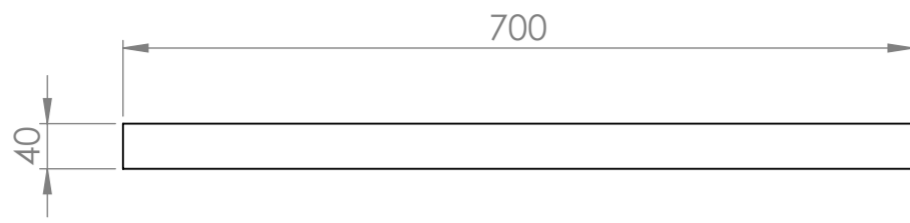

Top View

Front View

Back View

Can be mounted vertically or horizontally

LUSO
STONE

Product Name	Moode 700
Finish	Brushed Gold
Size, mm	700 x 700 x 40

All dimensions provided in millimeters.