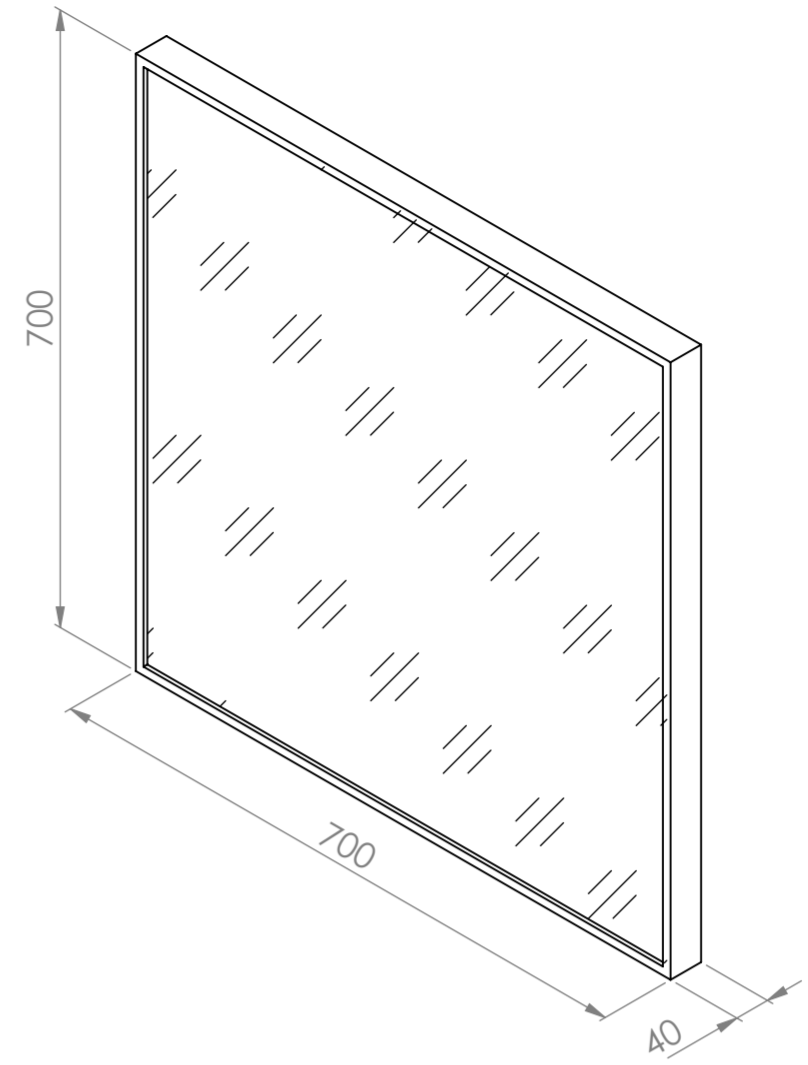

Top View

Front View

Back View

Can be mounted vertically or horizontally

LUSO
STONE

Product Name	Moode 700
Finish	Brushed Gold
Size, mm	700 x 700 x 40

All dimensions provided in millimeters.