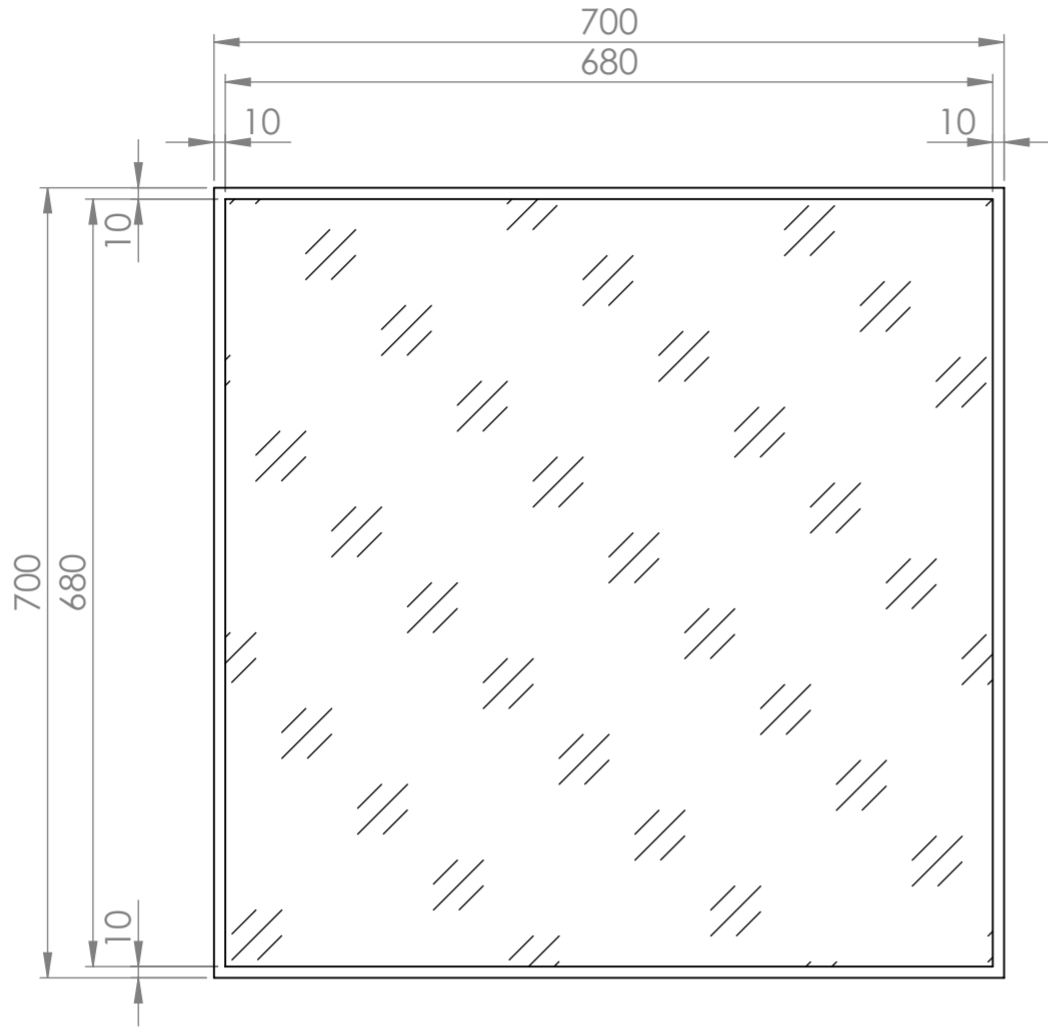

Top View

Front View

Back View

Can be mounted vertically or horizontally

LUSO
STONE

Product Name	Moode 700
Finish	Brushed Gold
Size, mm	700 x 700 x 40

All dimensions provided in millimeters.