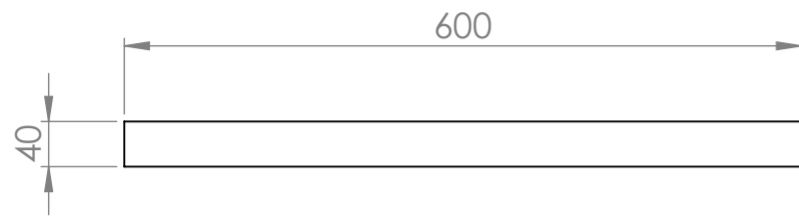

Top View

Front View

Back View

Can be mounted vertically or horizontally

LUSSO S T O N E	Product Name	Moode 600
	Finish	Brushed Gold
	Size, mm	800 x 600 x 40

All dimensions provided in millimeters.