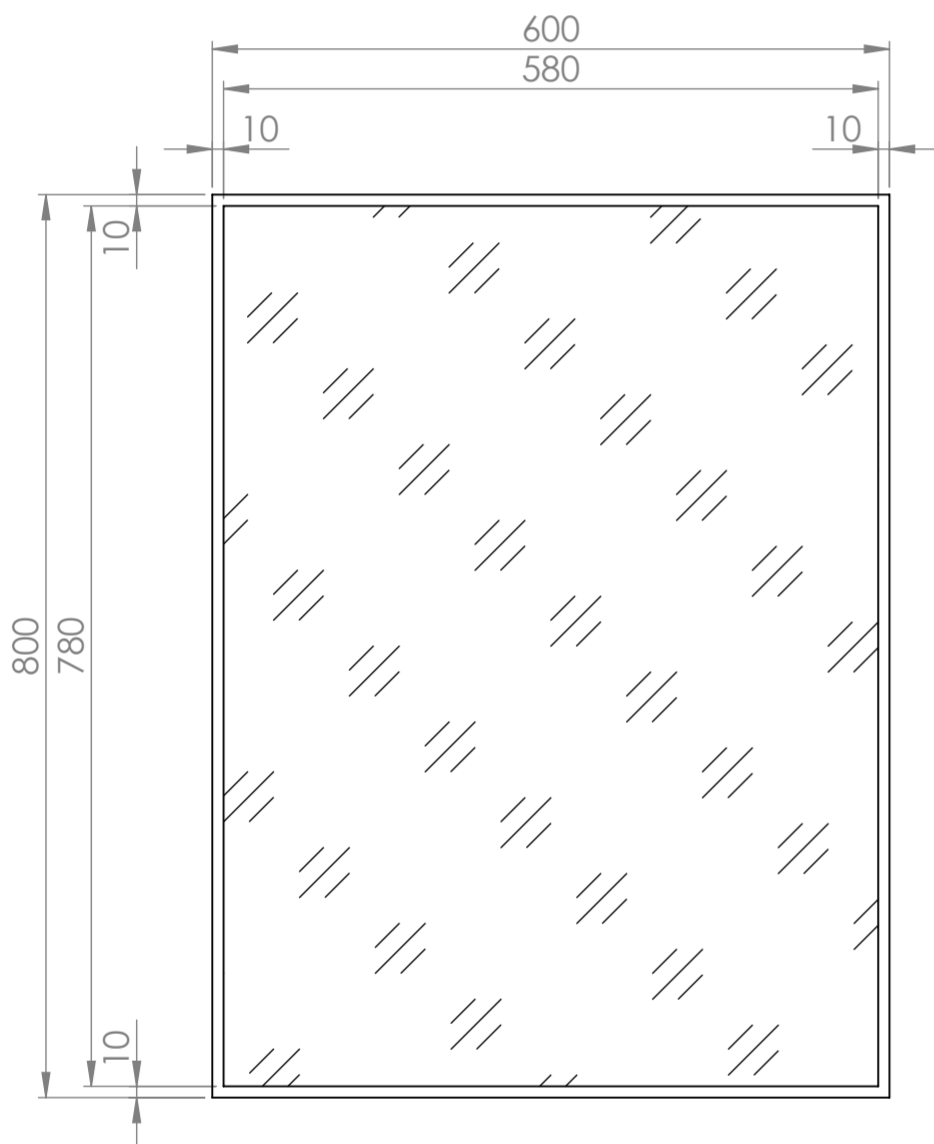

Top View

Front View

Back View

Can be mounted vertically or horizontally

LUSSO S T O N E	Product Name	Moode 600
	Finish	Brushed Gold
	Size, mm	800 x 600 x 40

All dimensions provided in millimeters.