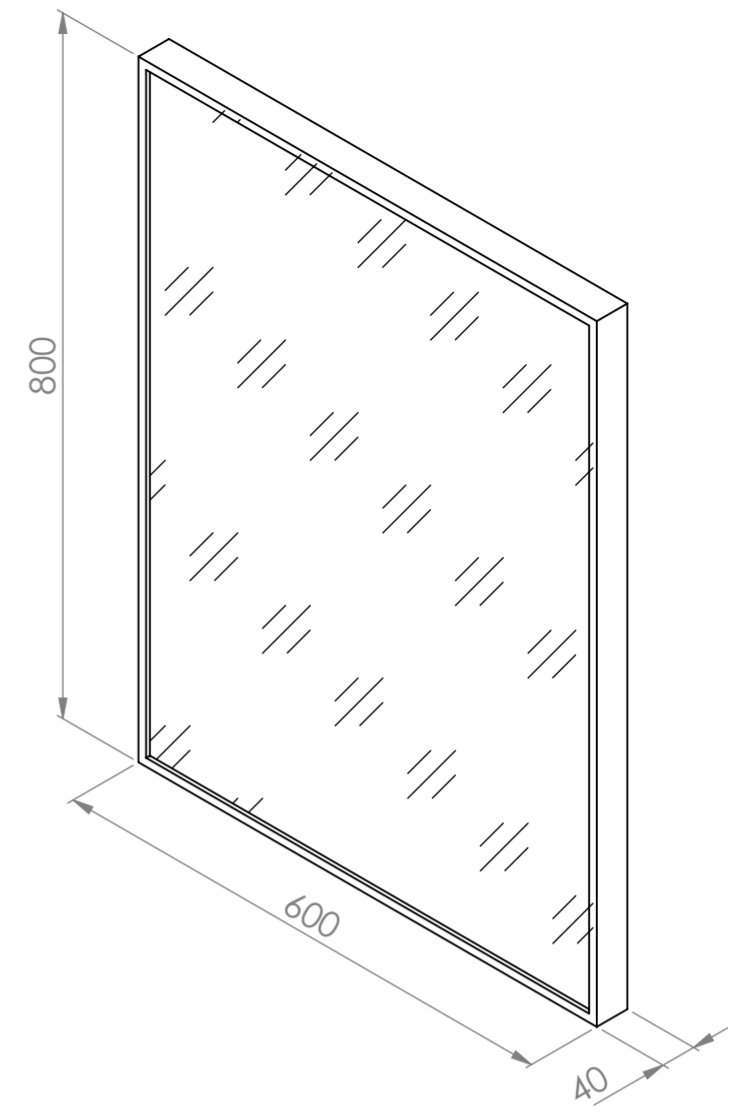

Top View

Front View

Back View

Can be mounted vertically or horizontally

LUSSO S T O N E	Product Name	Moode 600
	Finish	Brushed Gold
	Size, mm	800 x 600 x 40

All dimensions provided in millimeters.