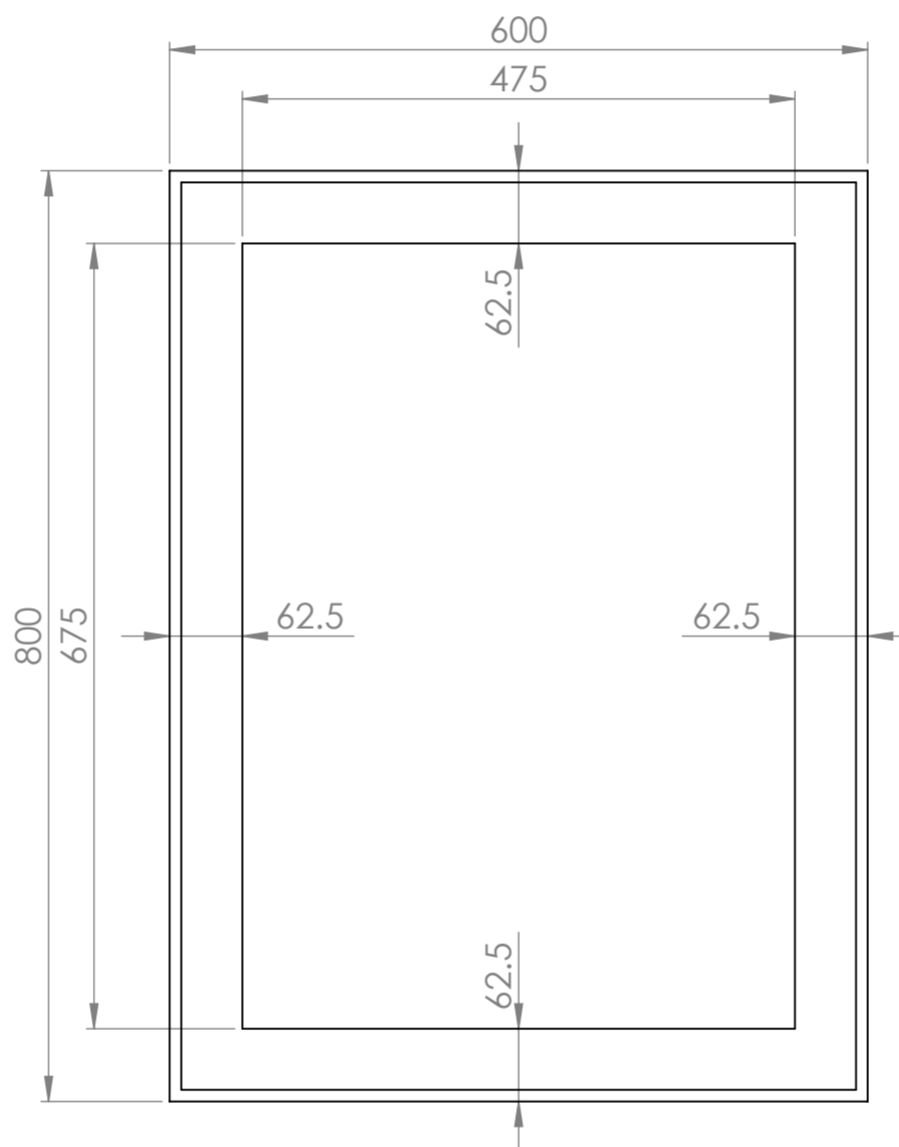

Top View

Front View

Back View

Can be mounted vertically or horizontally

LUSSO S T O N E	Product Name	Moode 600
	Finish	Brushed Gold
	Size, mm	800 x 600 x 40

All dimensions provided in millimeters.