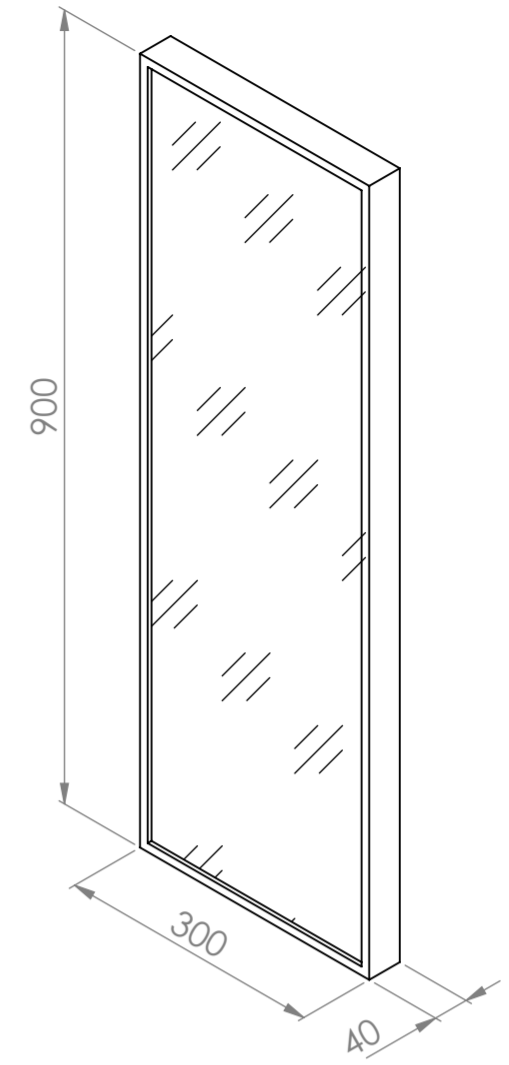

Top View

Front View

Back View

Can be mounted vertically or horizontally

| | | |
|--------------------------|--------------|----------------|
| LUSO S T O N E | Product Name | Moode 300 |
| | Finish | Brushed Gold |
| | Size, mm | 900 x 300 x 40 |

All dimensions provided in millimeters.