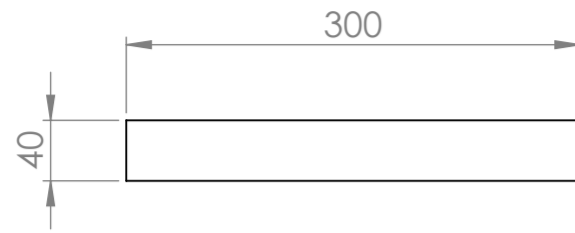

Top View

Front View

Back View

Can be mounted vertically or horizontally

| | | |
|--------------------------|--------------|----------------|
| LUSO S T O N E | Product Name | Moode 300 |
| | Finish | Brushed Gold |
| | Size, mm | 900 x 300 x 40 |

All dimensions provided in millimeters.