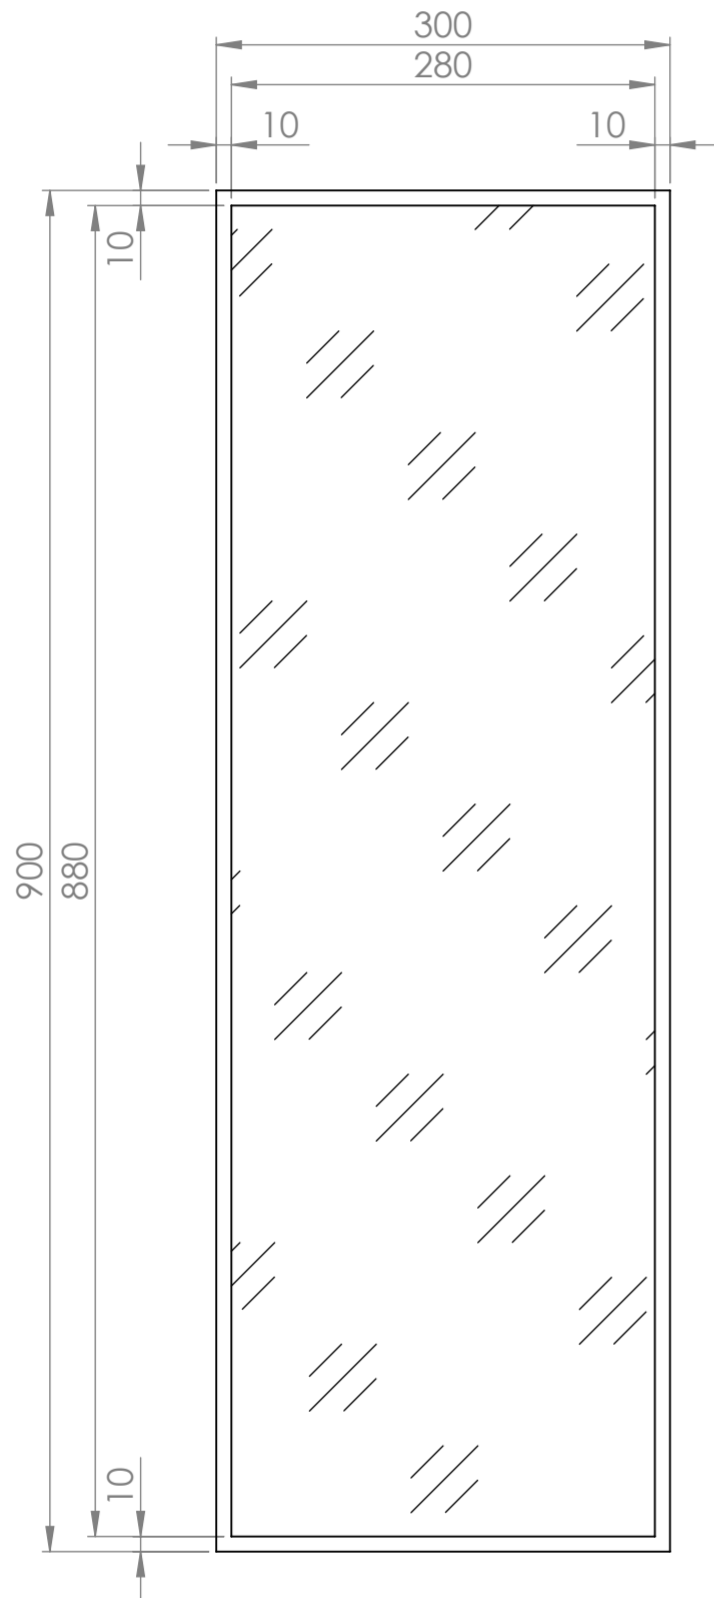

Top View

Front View

Back View

Can be mounted vertically or horizontally

| | | |
|--------------------------|--------------|----------------|
| LUSO S T O N E | Product Name | Moode 300 |
| | Finish | Brushed Gold |
| | Size, mm | 900 x 300 x 40 |

All dimensions provided in millimeters.