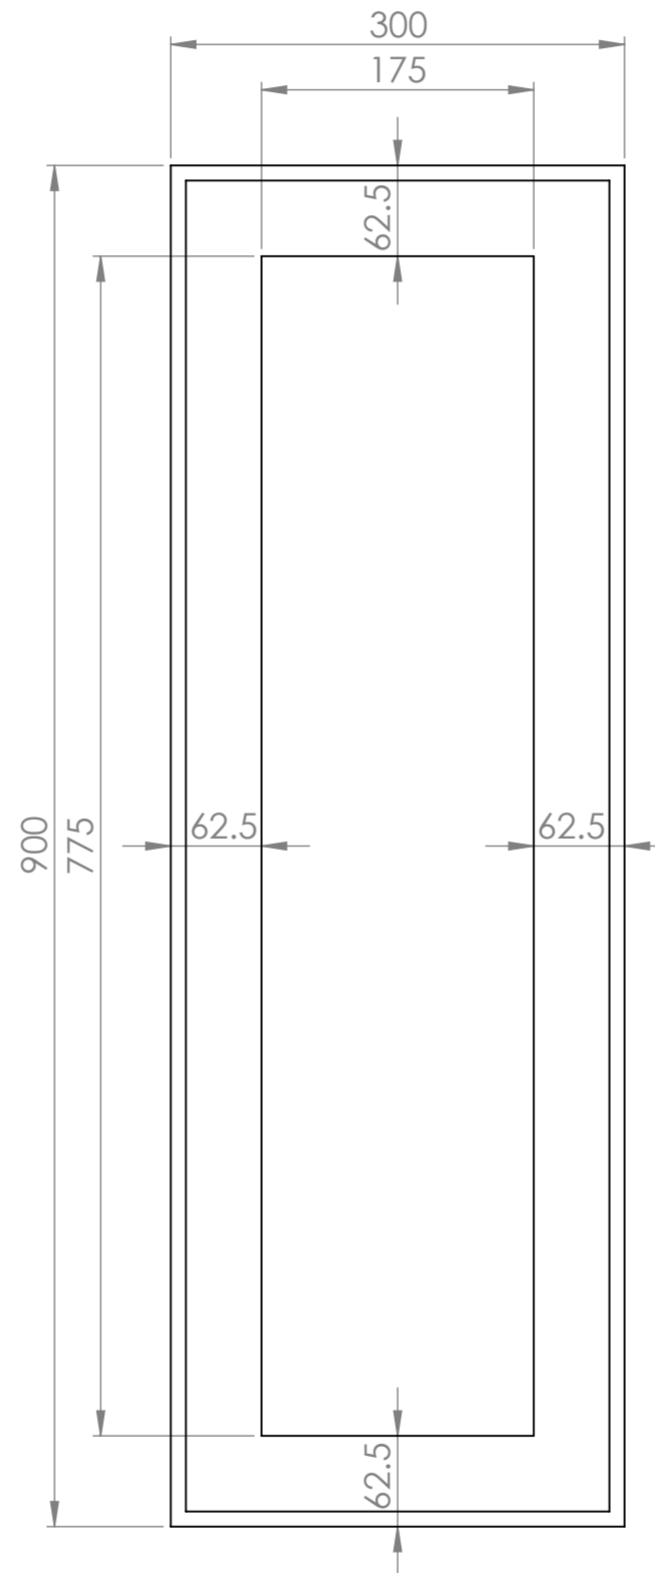

Top View

Front View

Back View

Can be mounted vertically or horizontally

| | | |
|--------------------------|--------------|----------------|
| LUSO S T O N E | Product Name | Moode 300 |
| | Finish | Brushed Gold |
| | Size, mm | 900 x 300 x 40 |

All dimensions provided in millimeters.