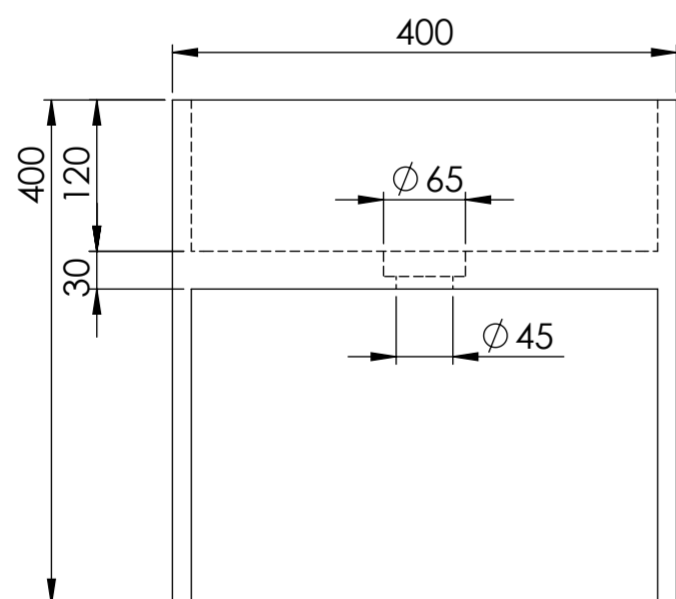

Top View

Waste Fitting

Front View - Section View

Side View

PIETRA	Product Name	Cino
	Weight, kg	39
	Material	Marble
	Size, mm	400 x 400 x 400

All dimensions provided in millimeters.