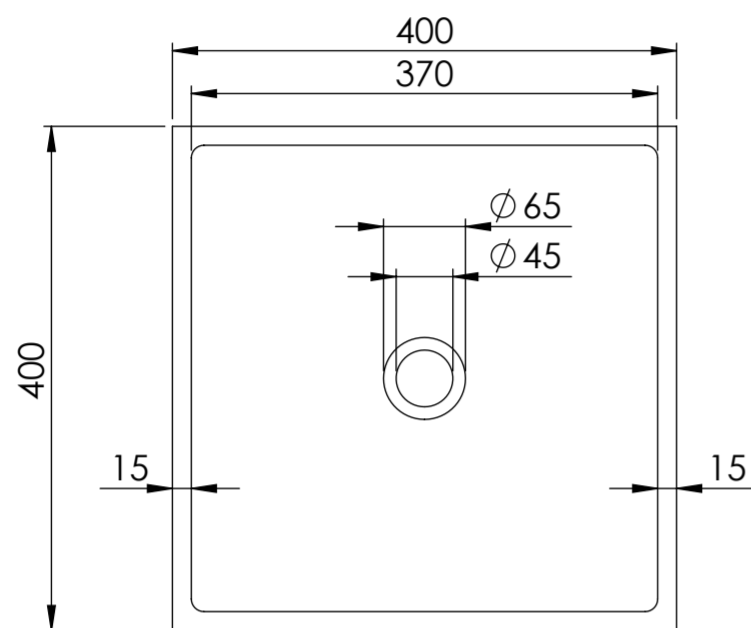

Top View

Waste Fitting

Front View - Section View

Side View

PIETRA	Product Name	Cino
	Weight, kg	39
	Material	Marble
	Size, mm	400 x 400 x 400

All dimensions provided in millimeters.