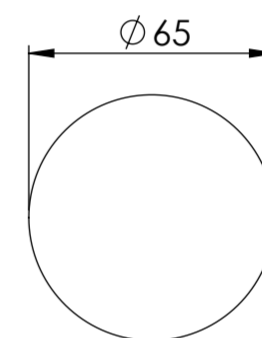

Top View

Waste Fitting

Front View - Section View

Side View

PIETRA	Product Name	Cino
	Weight, kg	39
	Material	Marble
	Size, mm	400 x 400 x 400

All dimensions provided in millimeters.