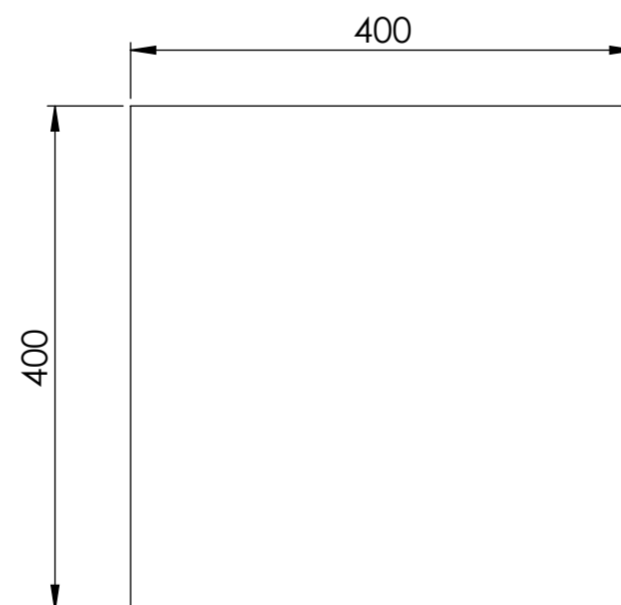

Top View

Waste Fitting

Front View - Section View

Side View

PIETRA	Product Name	Cino
	Weight, kg	39
	Material	Marble
	Size, mm	400 x 400 x 400

All dimensions provided in millimeters.