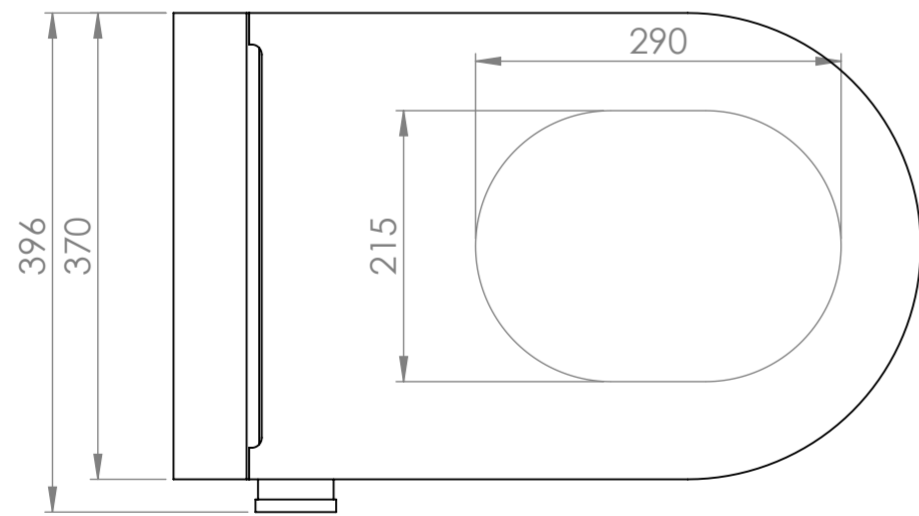

Side View

Back View

Front View

Top View

LUSSO S T O N E	Product Name	Intellismart
	Model	Wall Hung

All dimensions provided in millimeters.