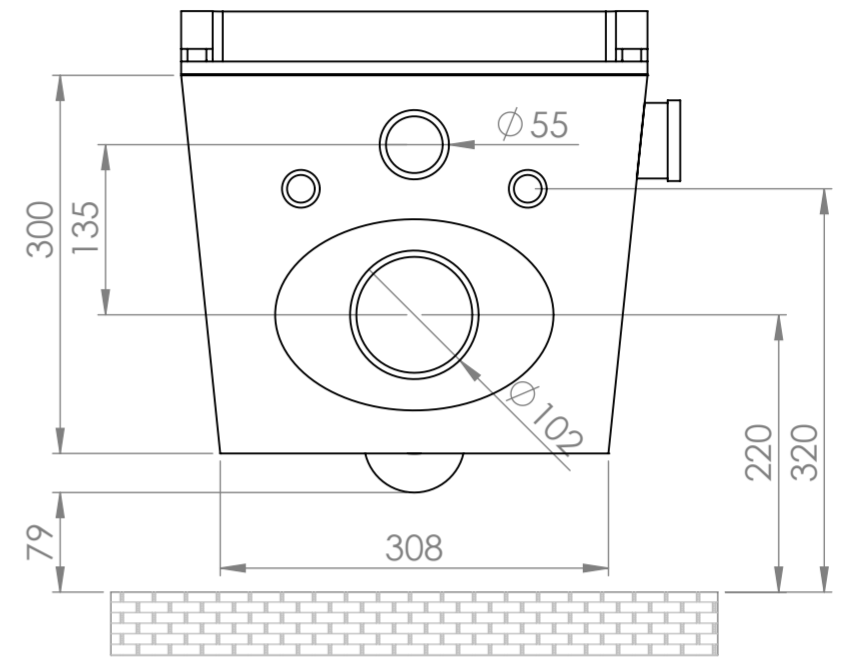

Side View

Back View

Front View

Top View

LUSSO S T O N E	Product Name	Intellismart
	Model	Wall Hung

All dimensions provided in millimeters.