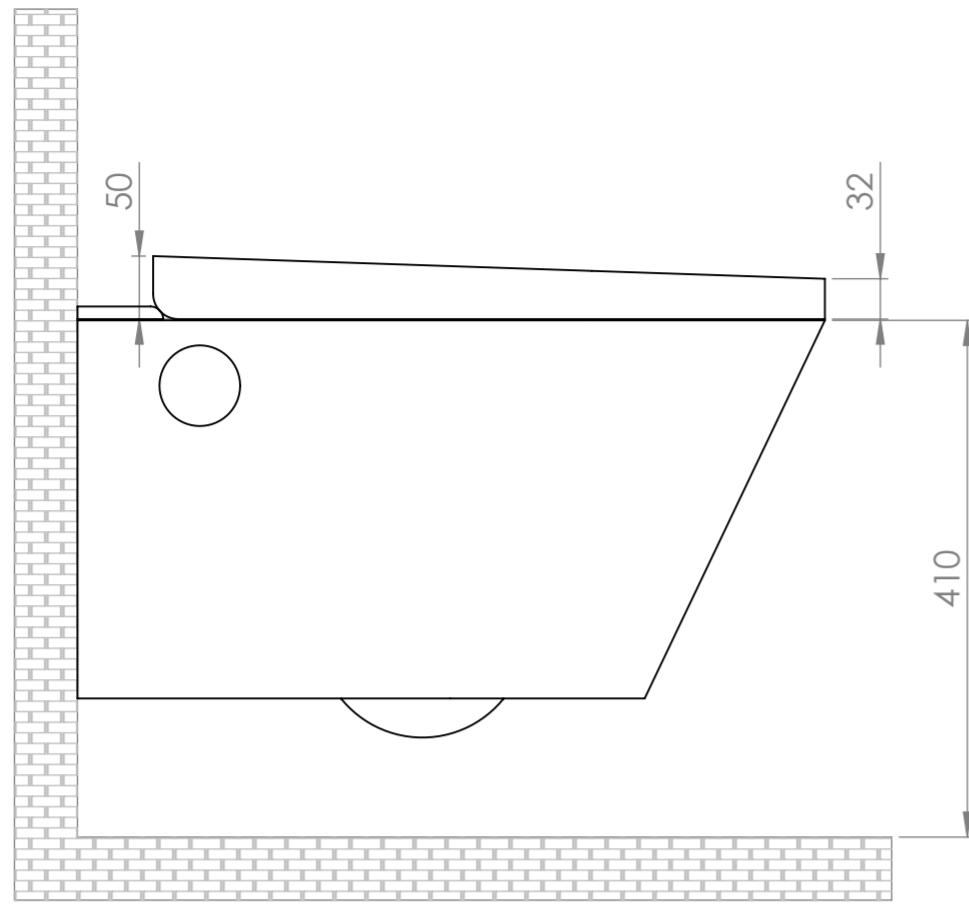

Side View

Back View

Front View

Top View

LUSSO S T O N E	Product Name	Intellismart
	Model	Wall Hung

All dimensions provided in millimeters.