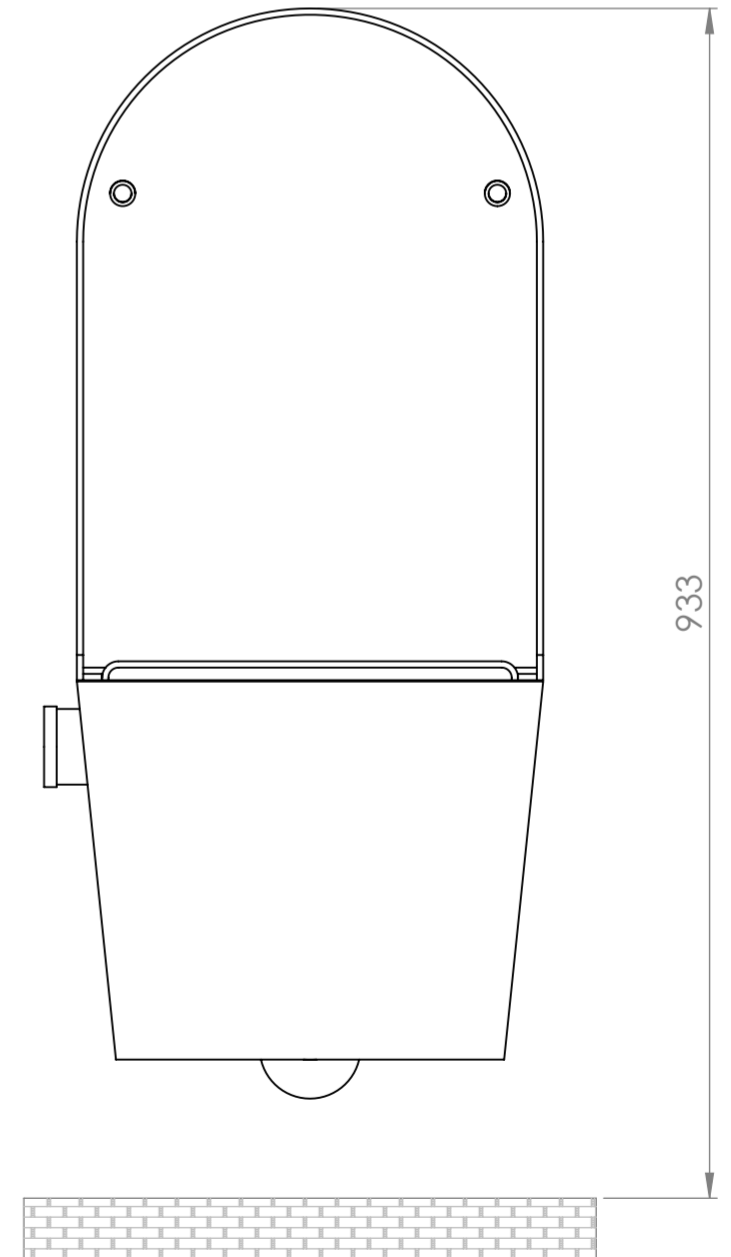

Side View

Back View

Front View

Top View

LUSSO S T O N E	Product Name	Intellismart
	Model	Wall Hung

All dimensions provided in millimeters.