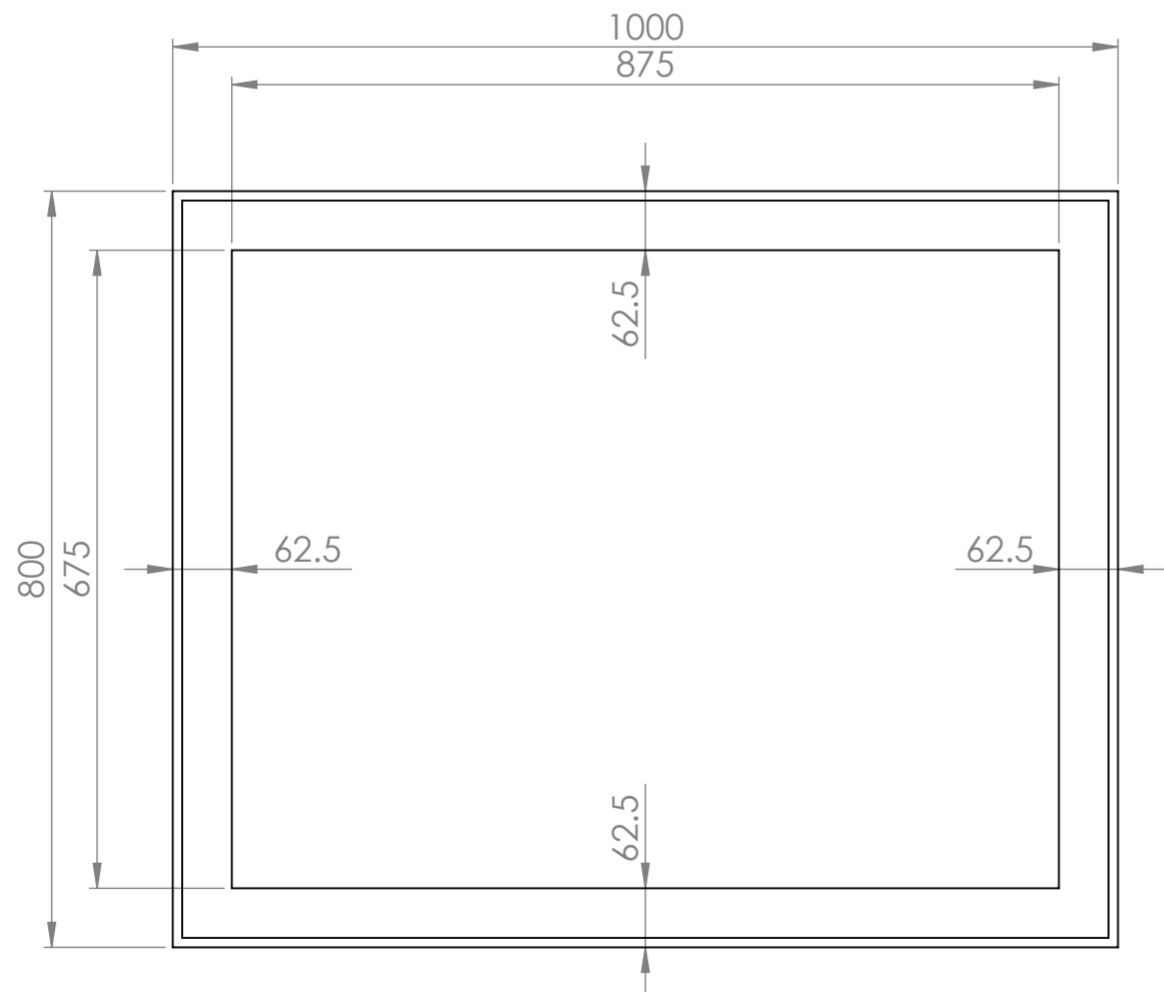

Top View

Front View

Back View

Can be mounted vertically or horizontally

PIETRA

Product Name	Moode 1000
Finish	Brushed Gold
Size, mm	800 x 1000 x 40

All dimensions provided in millimeters.