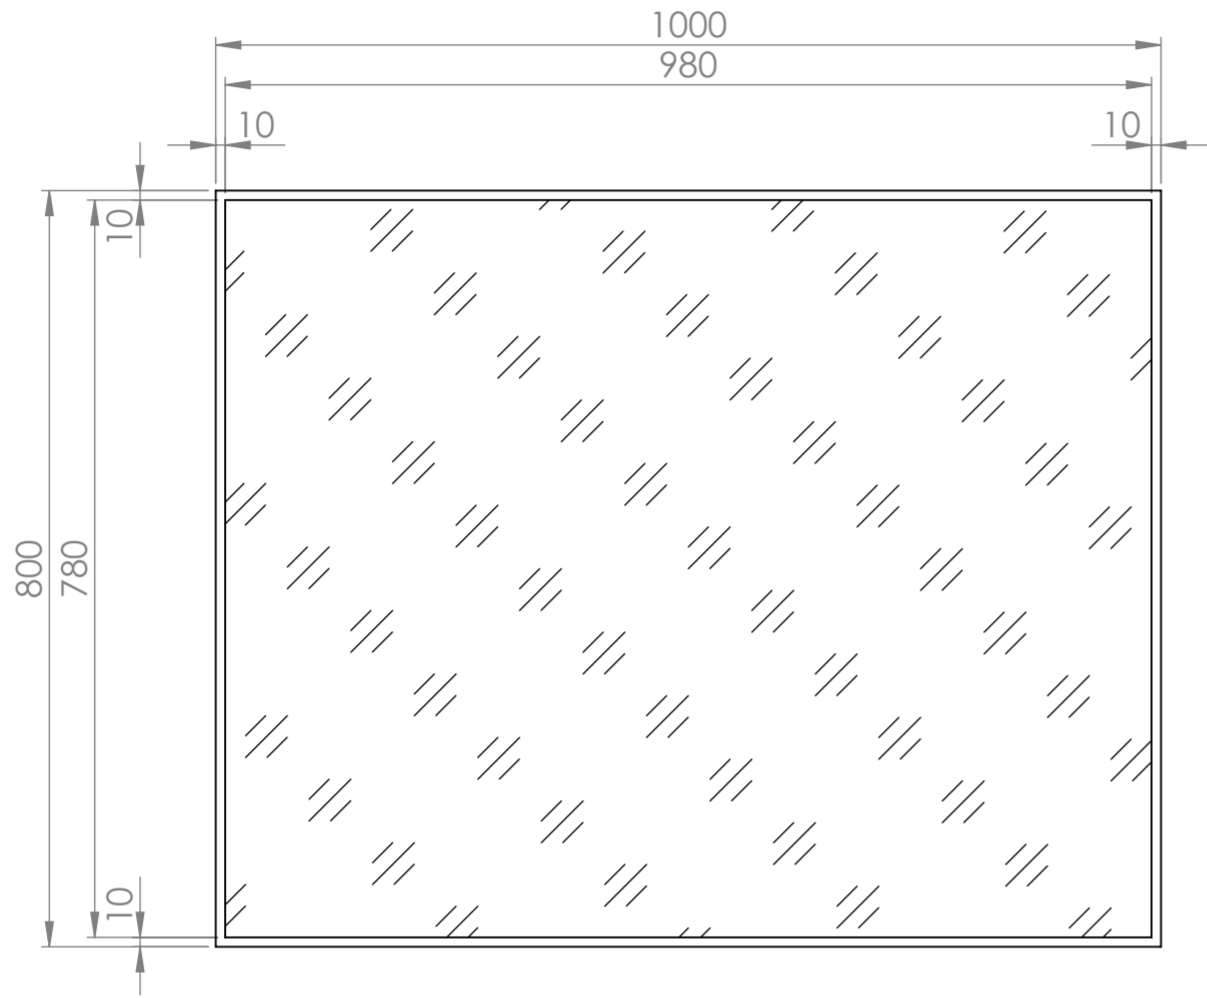

Top View

Front View

Back View

Can be mounted vertically or horizontally

PIETRA

Product Name	Moode 1000
Finish	Brushed Gold
Size, mm	800 x 1000 x 40

All dimensions provided in millimeters.