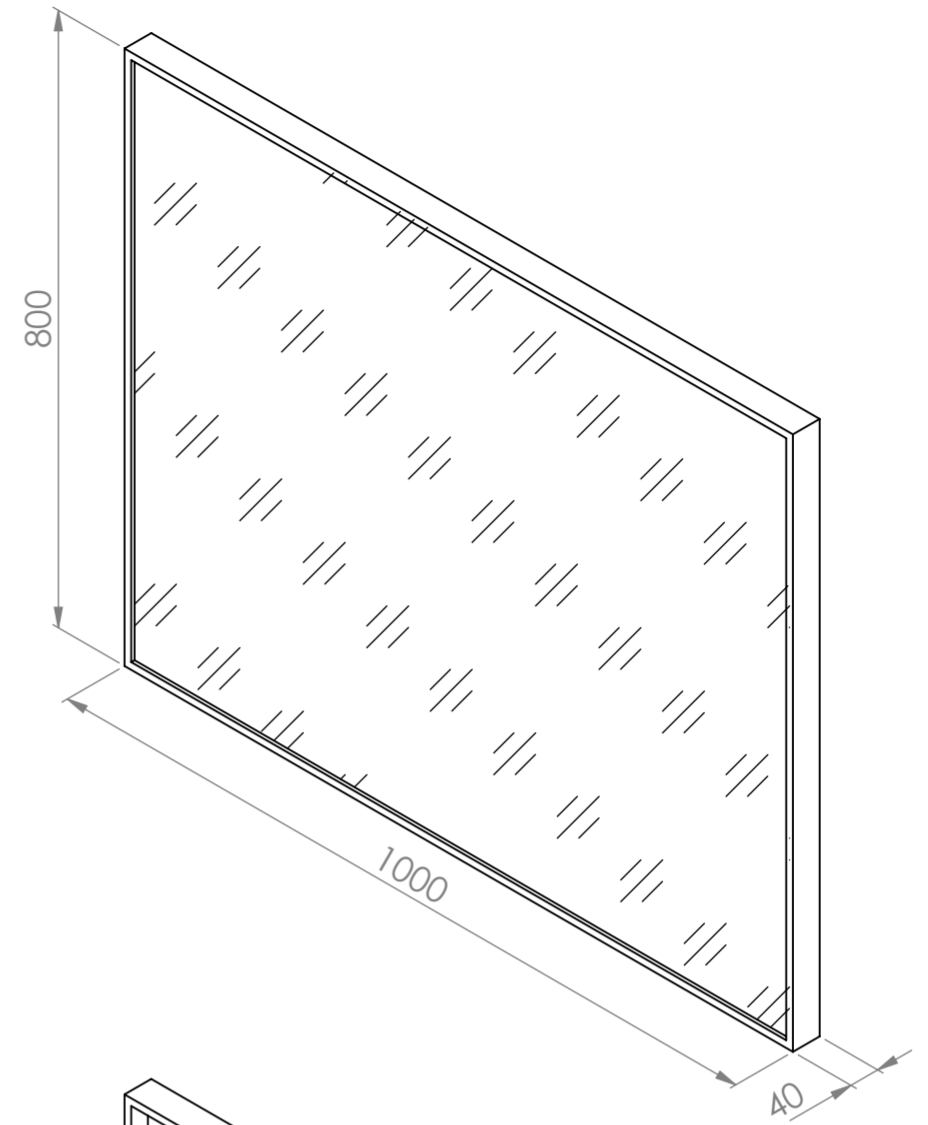

Top View

Front View

Back View

Can be mounted vertically or horizontally

PIETRA

Product Name	Moode 1000
Finish	Brushed Gold
Size, mm	800 x 1000 x 40

All dimensions provided in millimeters.