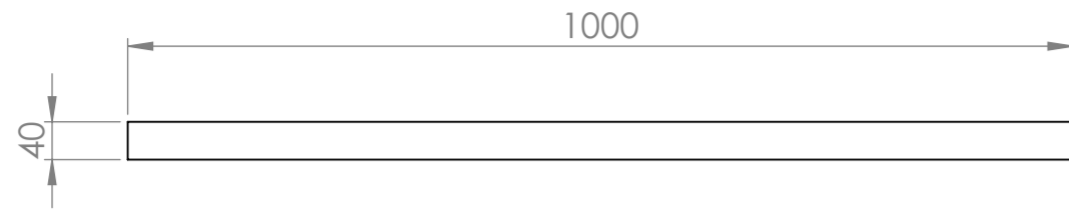

Top View

Front View

Back View

Can be mounted vertically or horizontally

PIETRA

Product Name	Moode 1000
Finish	Brushed Gold
Size, mm	800 x 1000 x 40

All dimensions provided in millimeters.