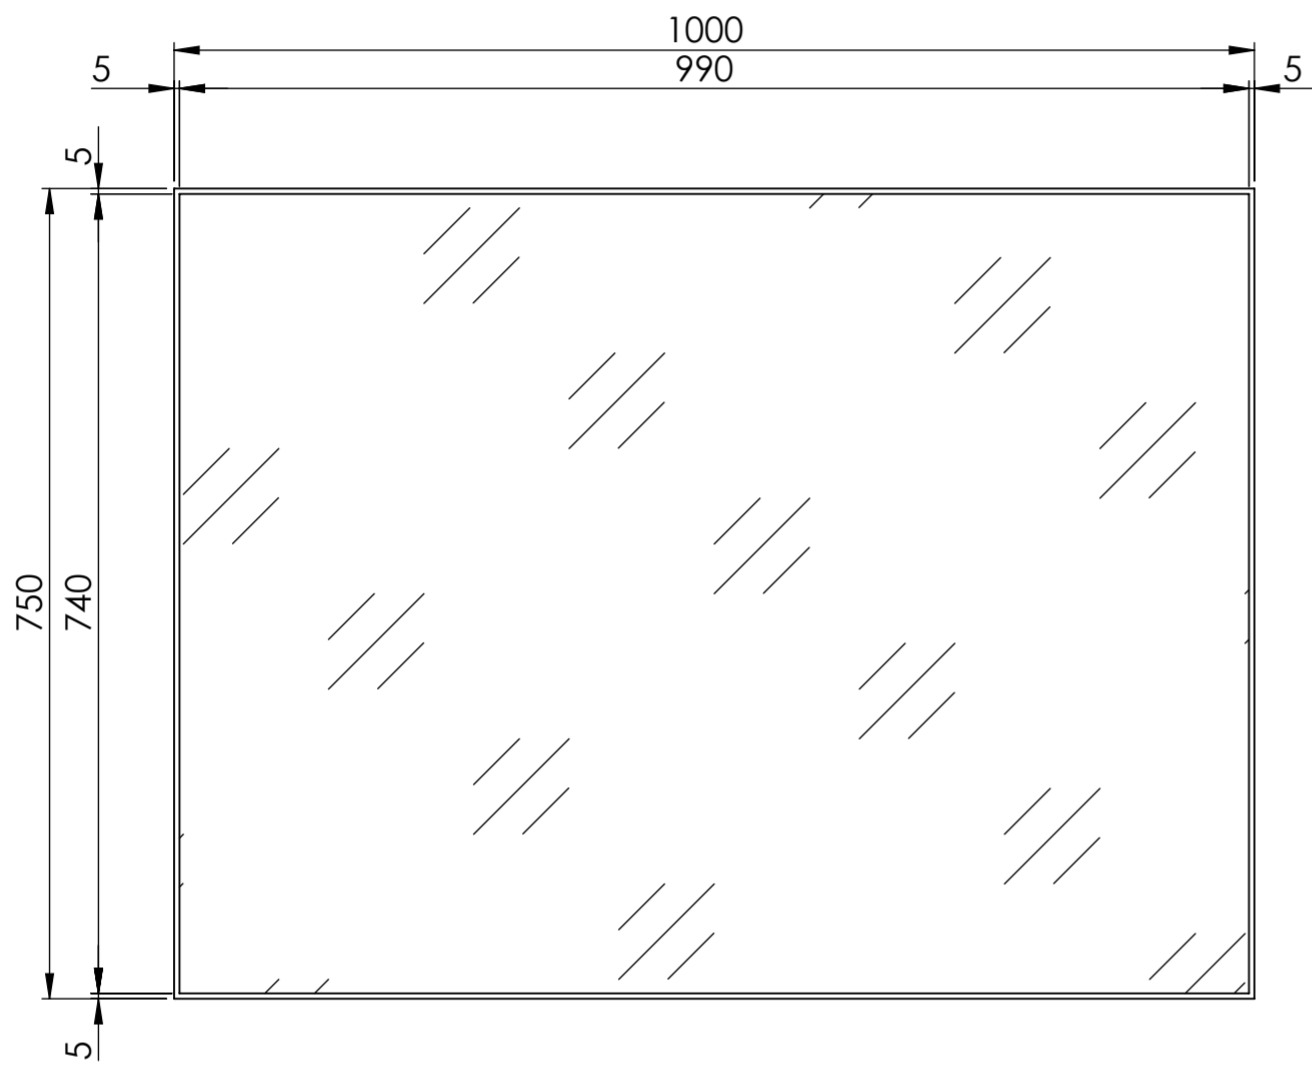

Front View

Can be mounted
vertically or horizontally

PIETRA

Product Name	Luxe 1000
Finish	Matte Black
Size, mm	1000 x 750 x 25

All dimensions provided in millimeters.