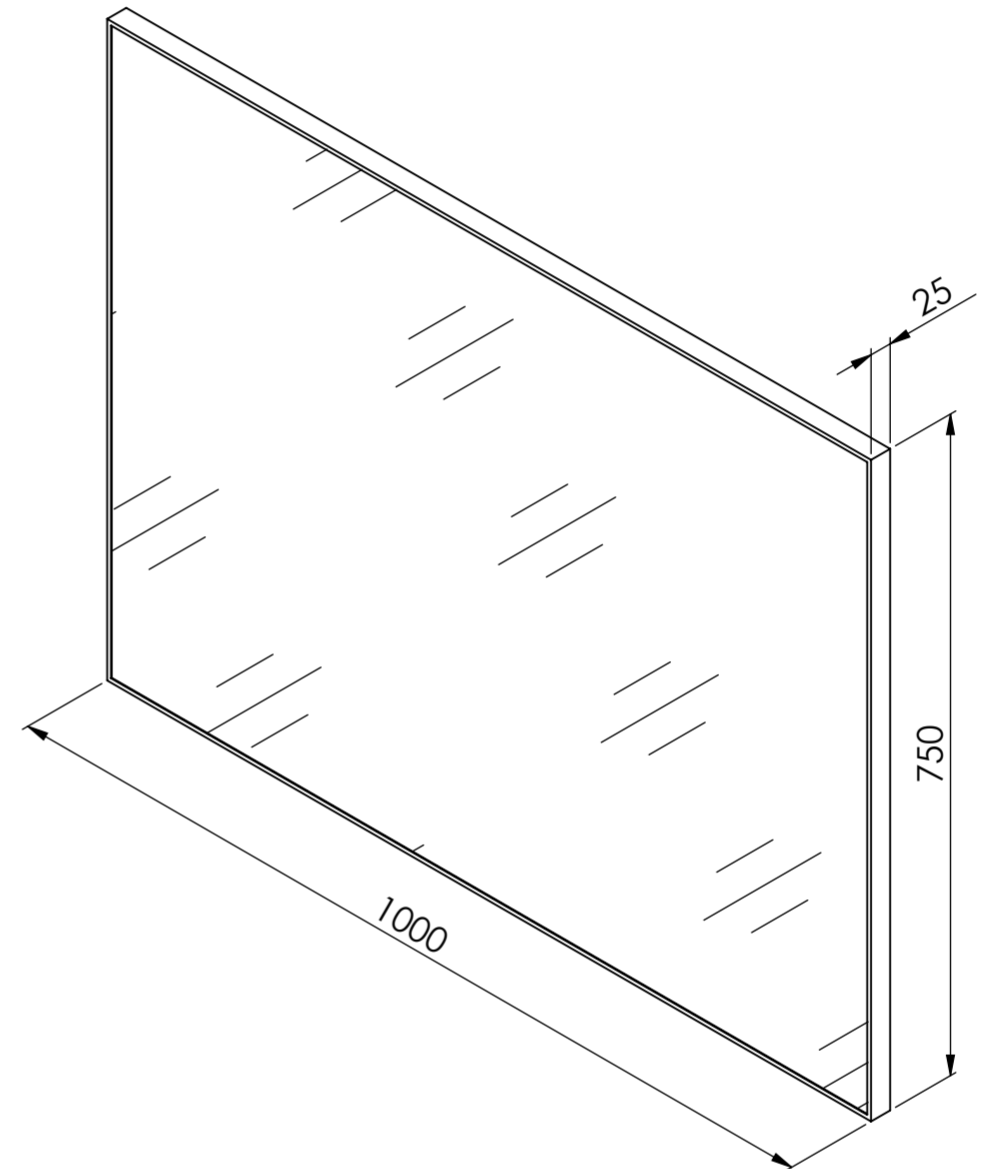

Front View

Can be mounted
vertically or horizontally

PIETRA

Product Name	Luxe 1000
Finish	Matte Black
Size, mm	1000 x 750 x 25

All dimensions provided in millimeters.