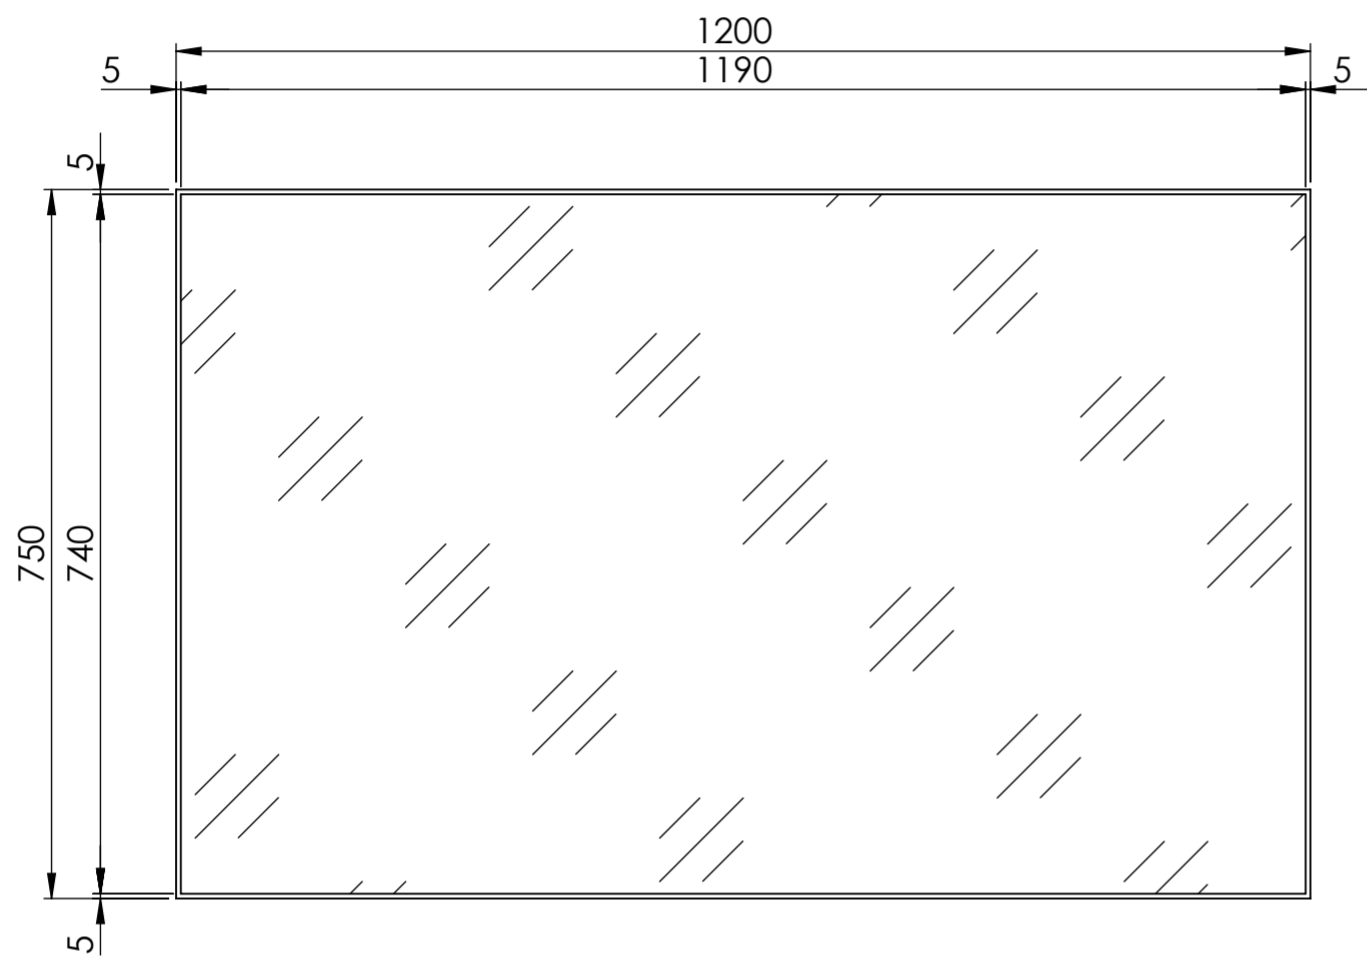

Front View

Can be mounted
vertically or horizontally

PIETRA

Product Name	Luxe 1200
Finish	Matte Black
Size, mm	1200 x 750 x 25

All dimensions provided in millimeters.