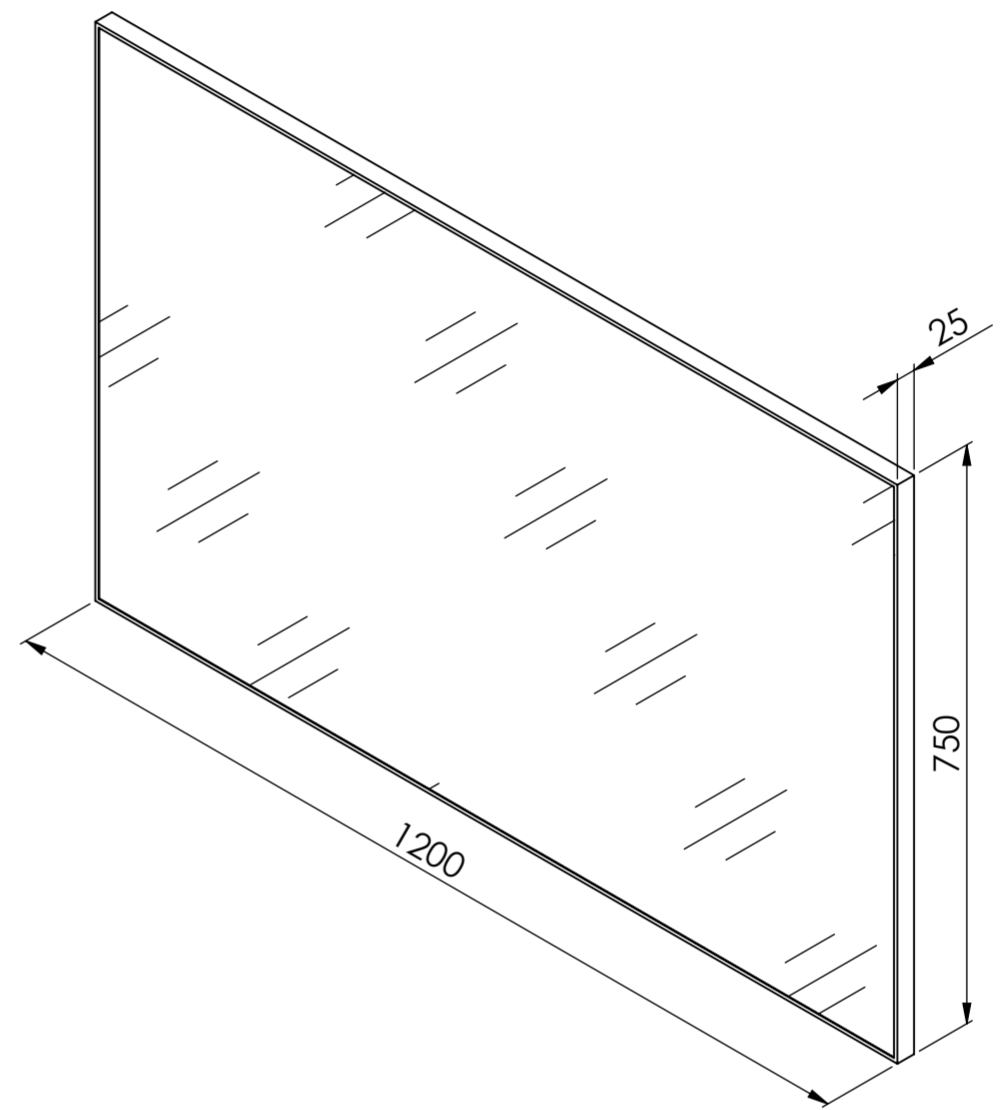

Front View

Can be mounted
vertically or horizontally

PIETRA

Product Name	Luxe 1200
Finish	Matte Black
Size, mm	1200 x 750 x 25

All dimensions provided in millimeters.