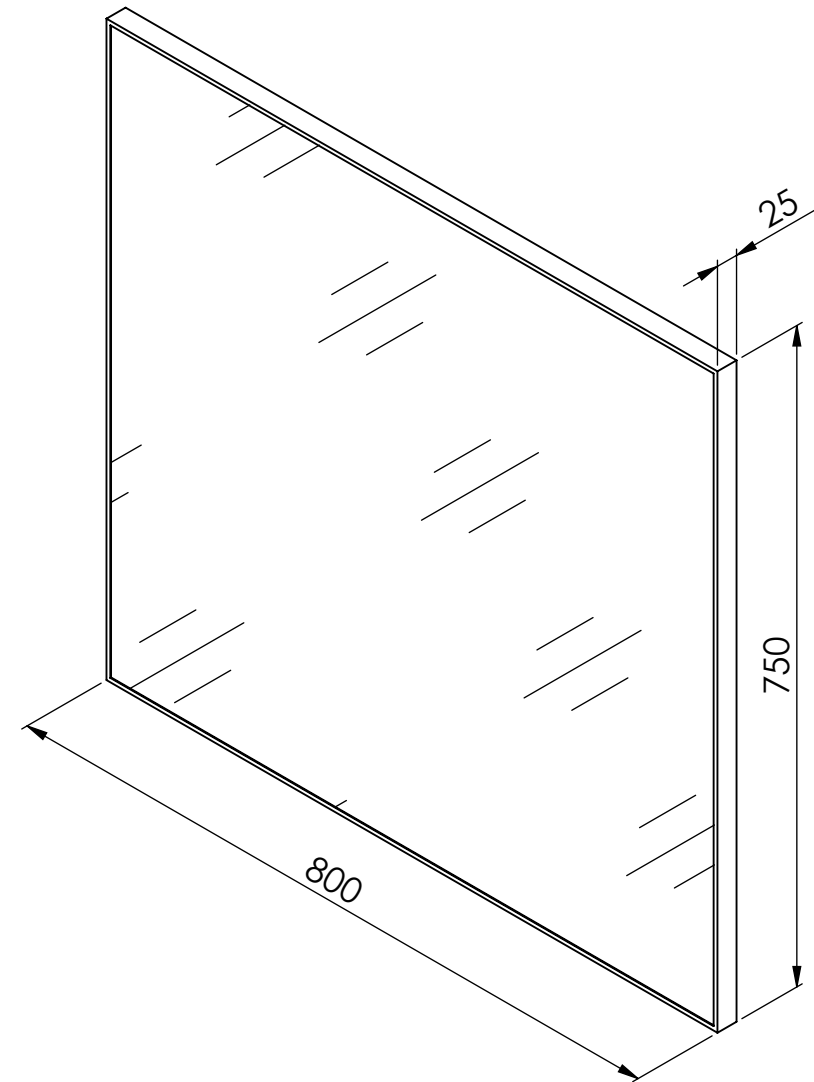

Front View

Can be mounted
vertically or horizontally

PIETRA	Product Name	Luxe 800
	Finish	Matte Black
	Size, mm	800 x 750 x 25

All dimensions provided in millimeters.