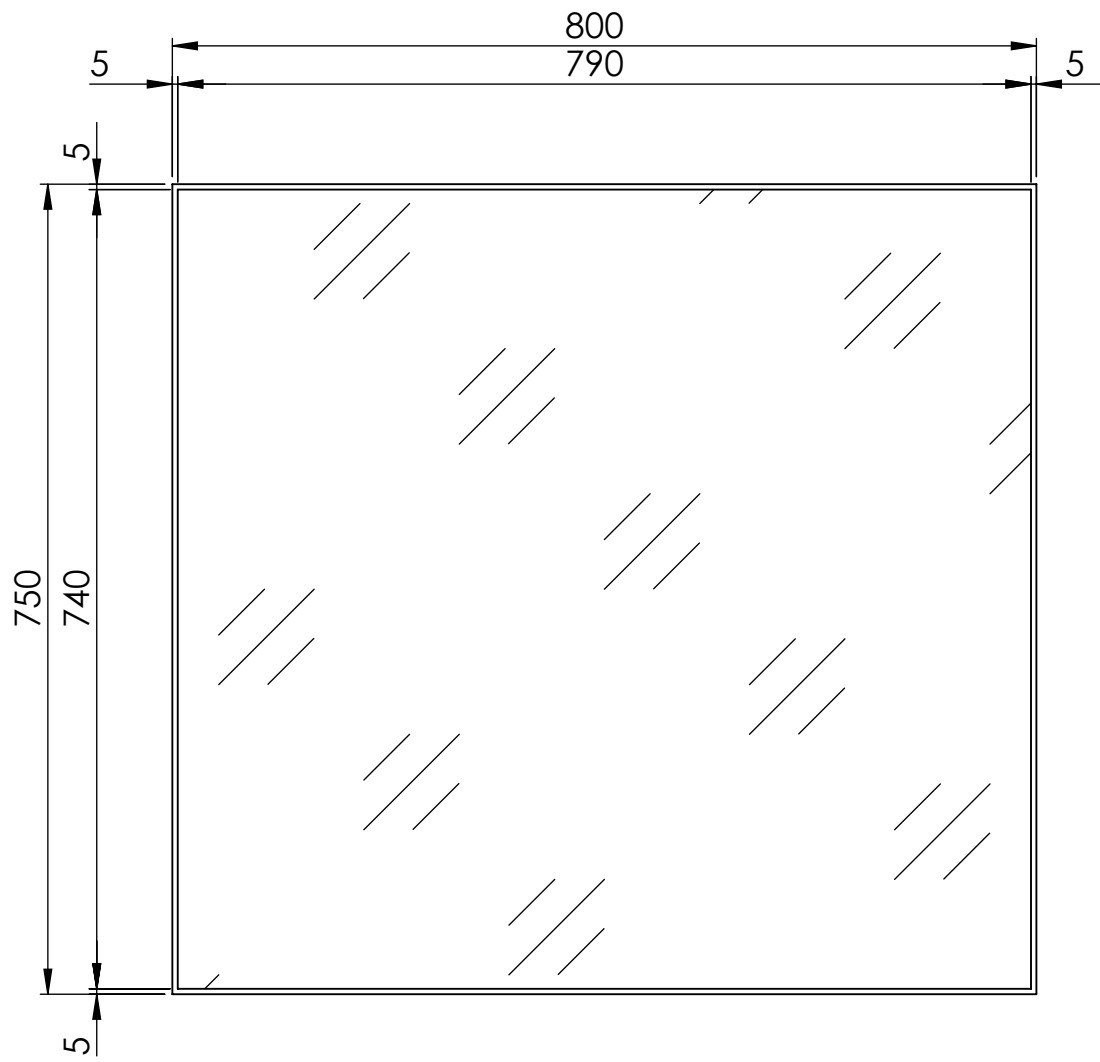

Front View

Can be mounted
vertically or horizontally

PIETRA	Product Name	Luxe 800
	Finish	Matte Black
	Size, mm	800 x 750 x 25

All dimensions provided in millimeters.