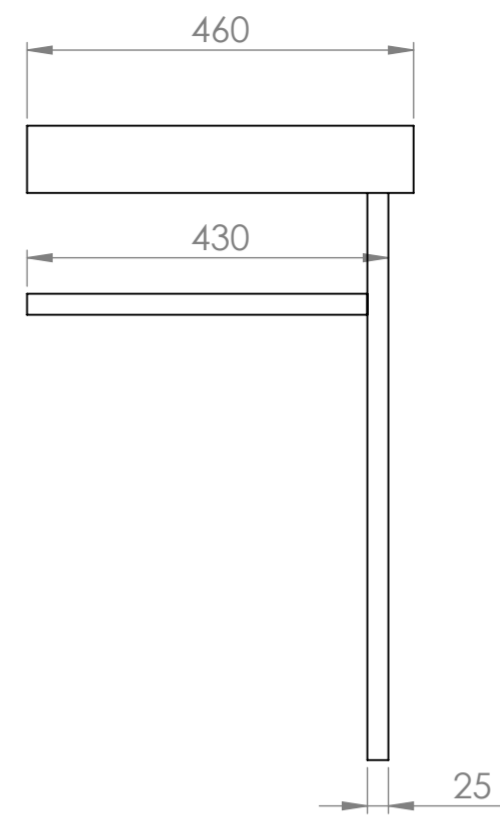

Front View

Side View

Front View - Section View

Side View - Section View

Top View

PIETRA

Product Name	Lomazzo 800
Material	Marble & Stainless Steel
Size, mm	800 x 460 x 755

All dimensions provided in millimeters.