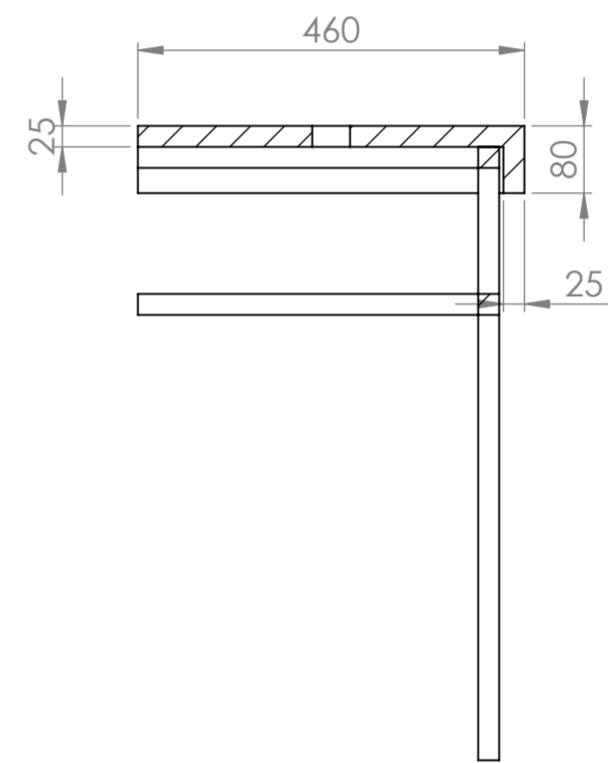

Front View

Side View

Front View - Section View

Side View - Section View

Top View

PIETRA

Product Name	Lomazzo 800
Material	Marble & Stainless Steel
Size, mm	800 x 460 x 755

All dimensions provided in millimeters.