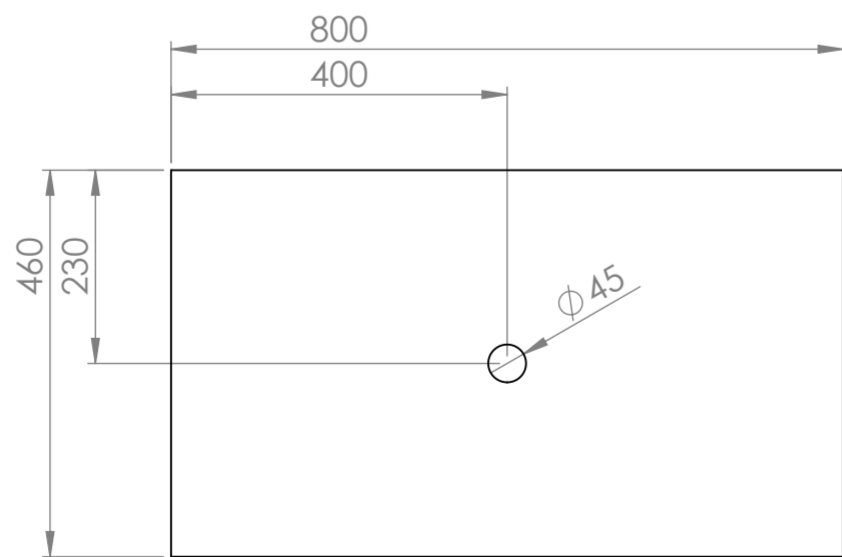

Front View

Side View

Front View - Section View

Side View - Section View

Top View

PIETRA

Product Name	Lomazzo 800
Material	Marble & Stainless Steel
Size, mm	800 x 460 x 755

All dimensions provided in millimeters.