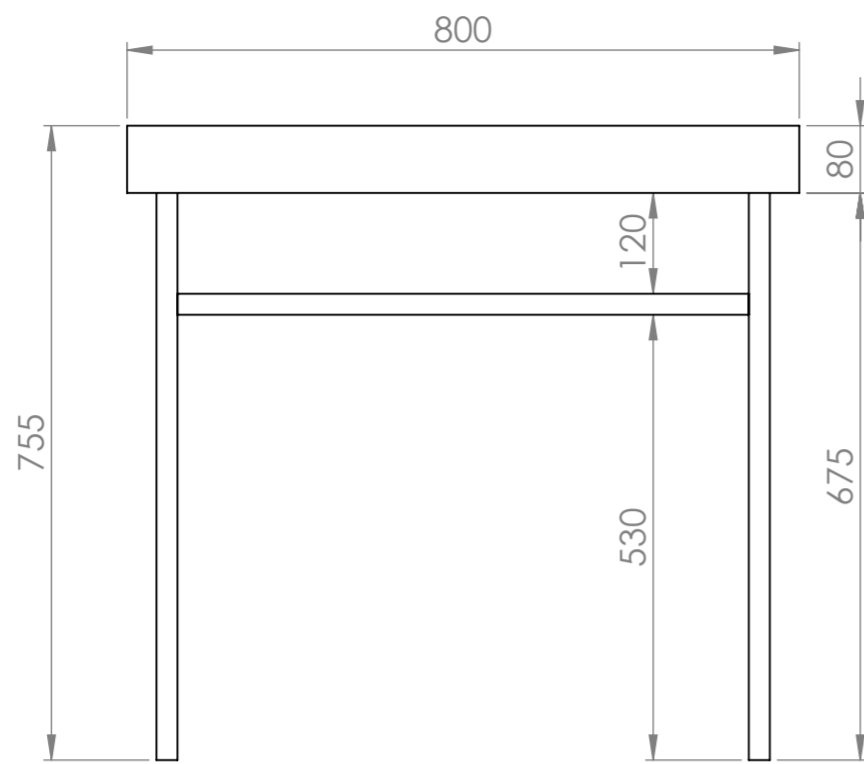

Front View

Side View

Front View - Section View

Side View - Section View

Top View

PIETRA

Product Name	Lomazzo 800
Material	Marble & Stainless Steel
Size, mm	800 x 460 x 755

All dimensions provided in millimeters.