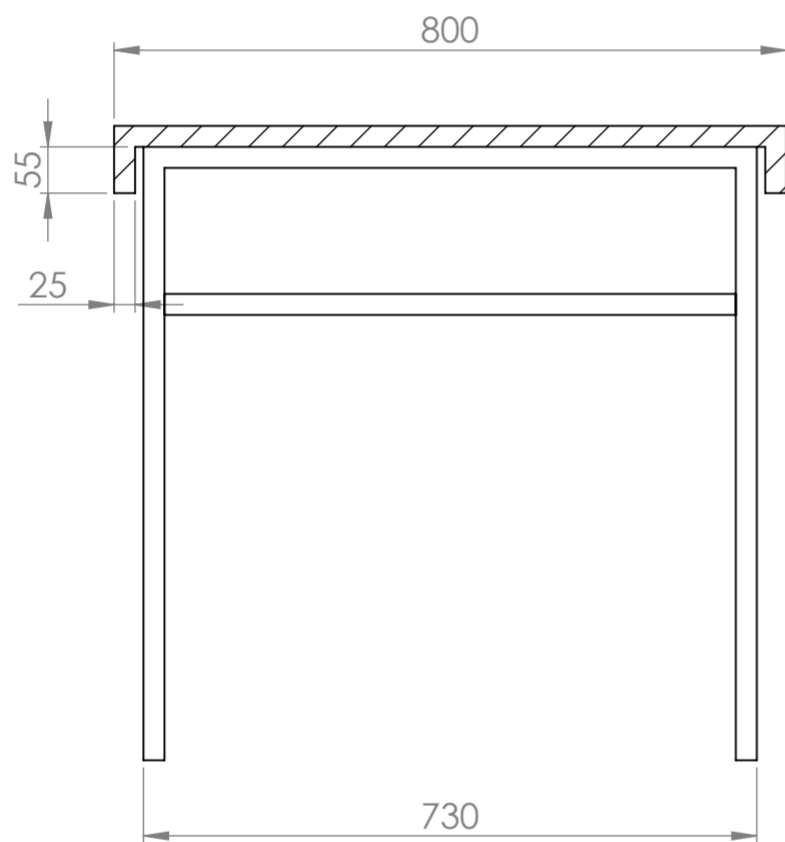

Front View

Side View

Front View - Section View

Side View - Section View

Top View

PIETRA

Product Name	Lomazzo 800
Material	Marble & Stainless Steel
Size, mm	800 x 460 x 755

All dimensions provided in millimeters.