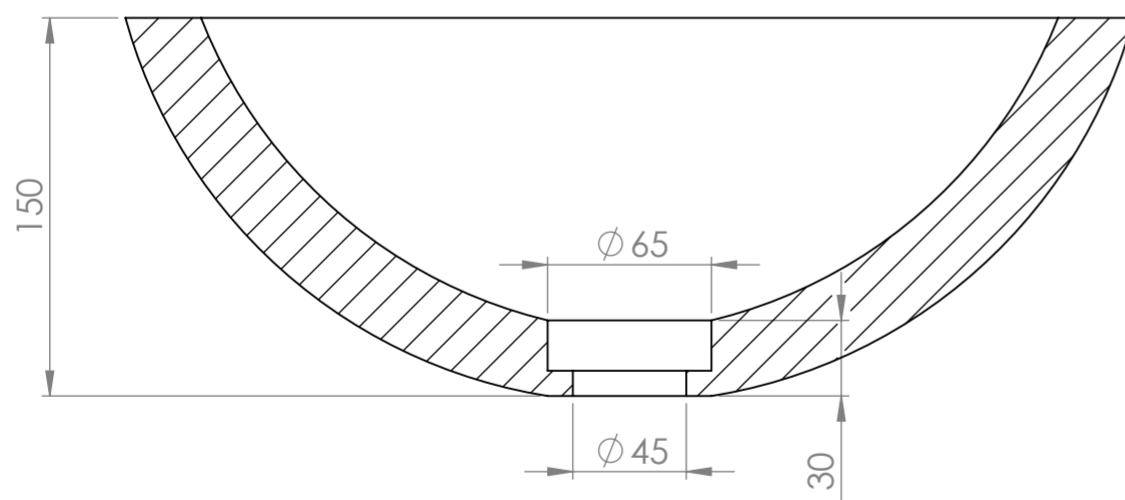

Top View

Front View - Section View

Waste Cover

PIETRA

Product Name Sala 400

Material Marble

Size, mm 400 x 150

All dimensions provided in millimeters.