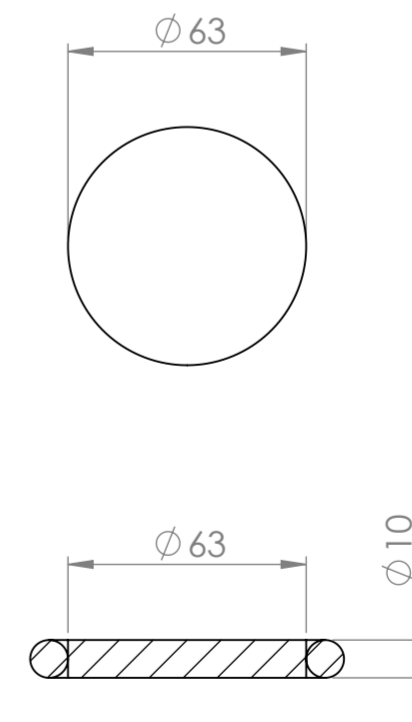

Top View

Front View - Section View

Waste Cover

PIETRA

Product Name Sala 400

Material Marble

Size, mm 400 x 150

All dimensions provided in millimeters.