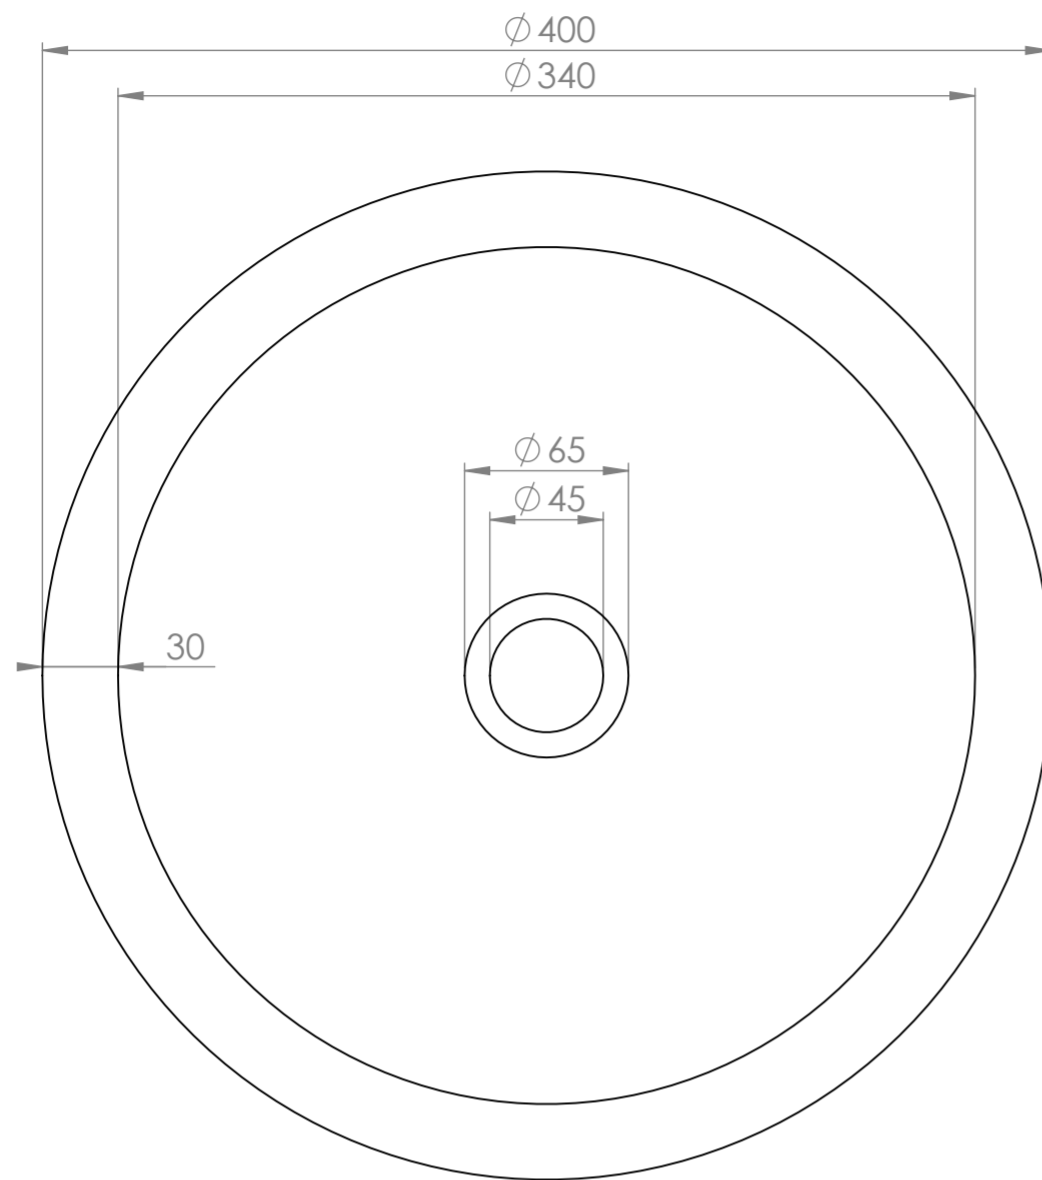

Top View

Front View - Section View

Waste Cover

PIETRA

Product Name Sala 400

Material Marble

Size, mm 400 x 150

All dimensions provided in millimeters.