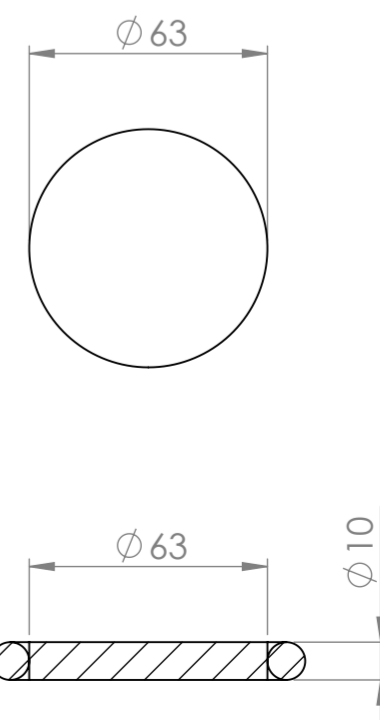

Top View

Front View - Section View

Side View

Waste Cover

PIETRA	Product Name	Designo 550
	Material	Marble
	Size, mm	550 x 360 x 110

All dimensions provided in millimeters.