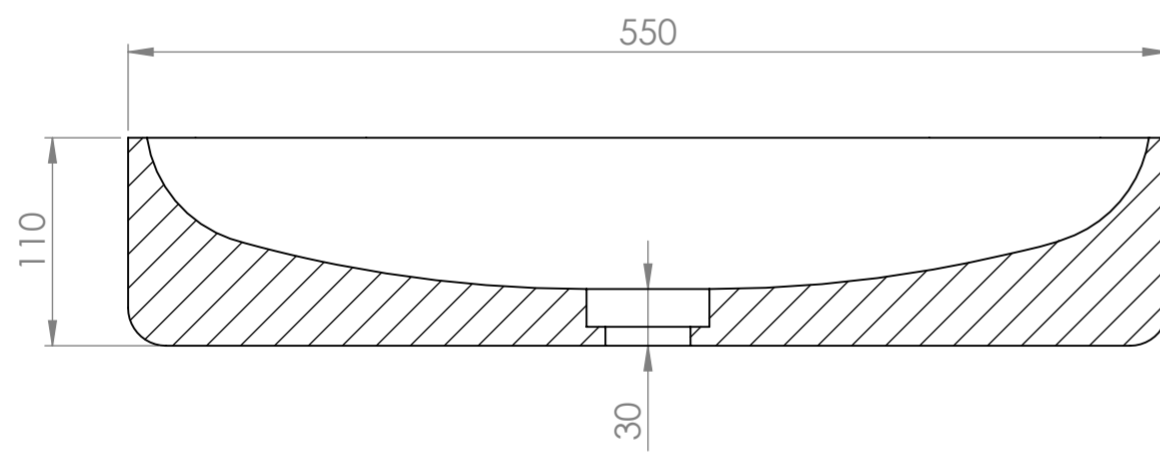

Top View

Front View - Section View

Side View

Waste Cover

PIETRA	Product Name	Designo 550
	Material	Marble
	Size, mm	550 x 360 x 110

All dimensions provided in millimeters.