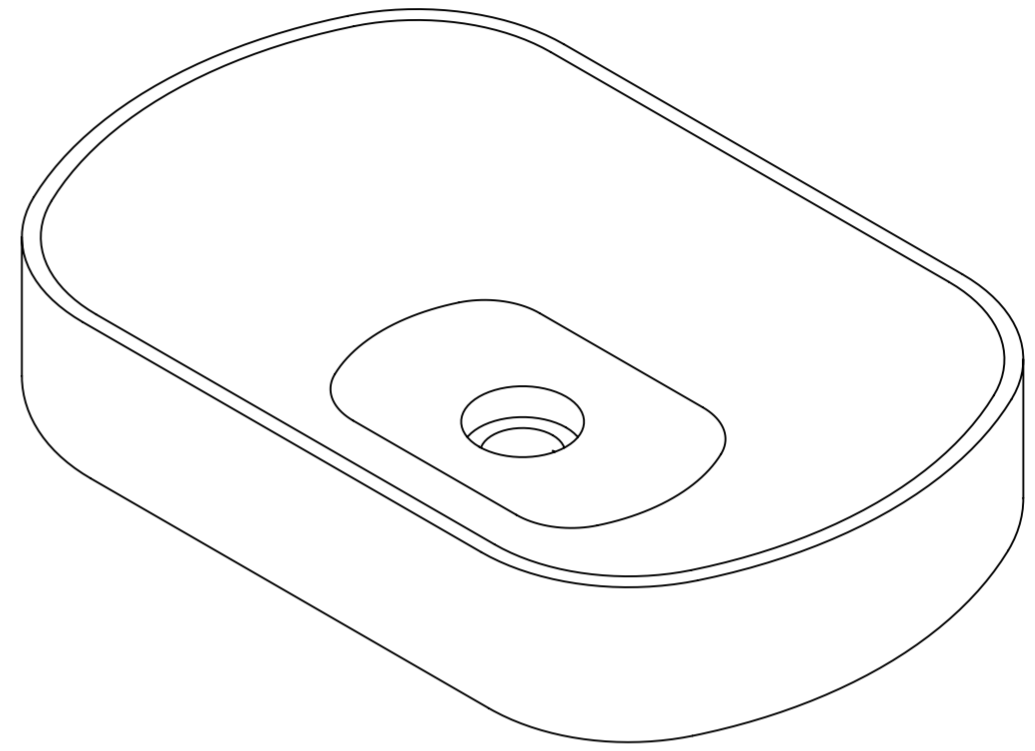

Top View

Front View - Section View

Side View

Waste Cover

PIETRA	Product Name	Designo 550
	Material	Marble
	Size, mm	550 x 360 x 110

All dimensions provided in millimeters.