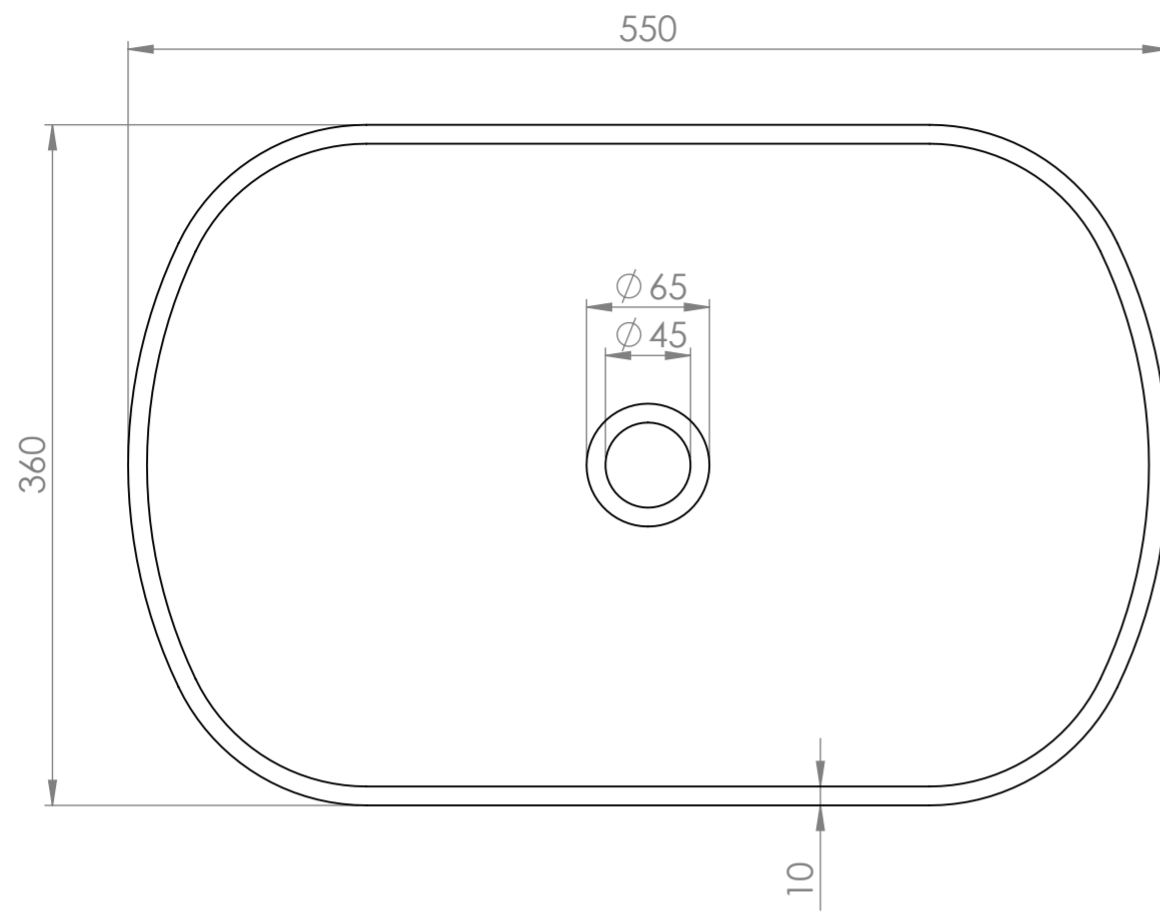

Top View

Front View - Section View

Side View

Waste Cover

PIETRA	Product Name	Designo 550
	Material	Marble
	Size, mm	550 x 360 x 110

All dimensions provided in millimeters.