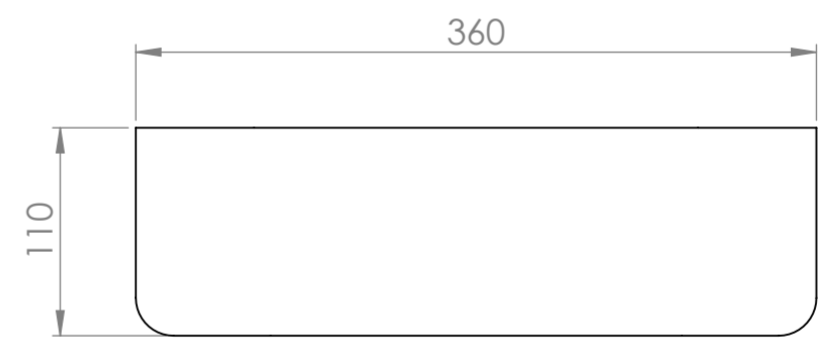

Top View

Front View - Section View

Side View

Waste Cover

PIETRA	Product Name	Designo 550
	Material	Marble
	Size, mm	550 x 360 x 110

All dimensions provided in millimeters.