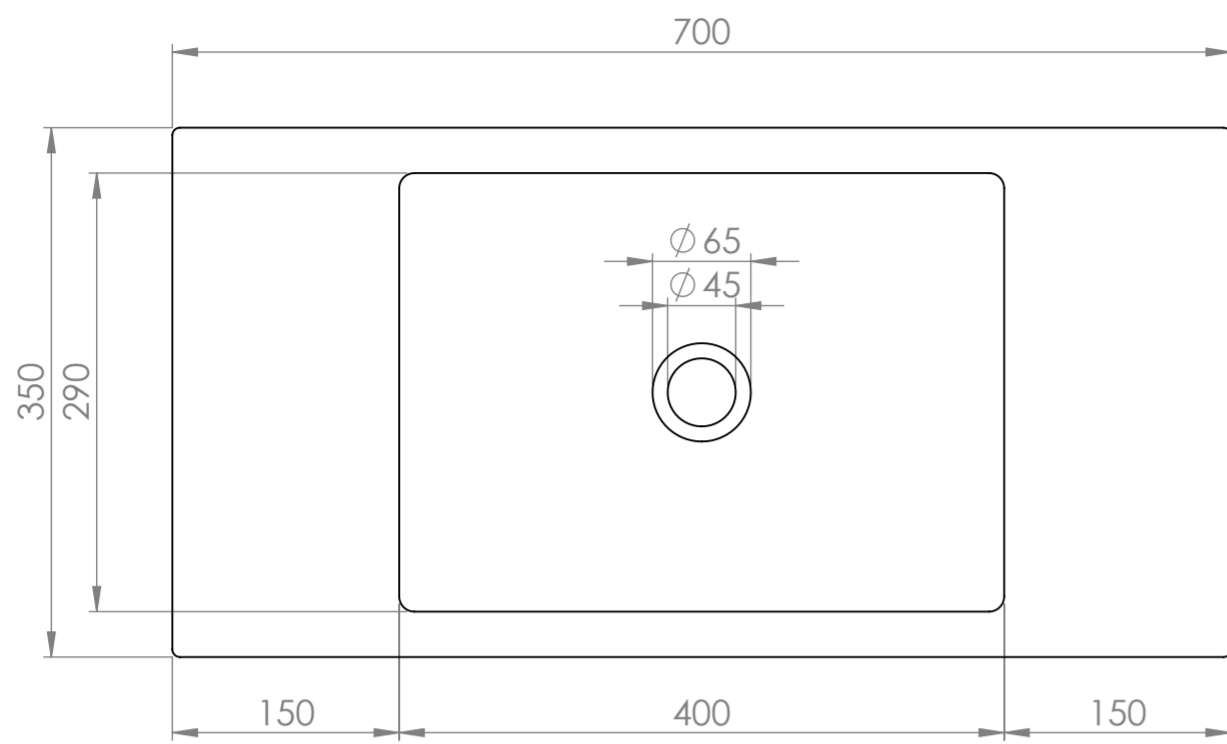

Top View

Front View - Section View

Side View - Section View

Waste Cover

PIETRA	Product Name	Calla 700
	Material	Marble
	Size, mm	700 x 350 x 220

All dimensions provided in millimeters.