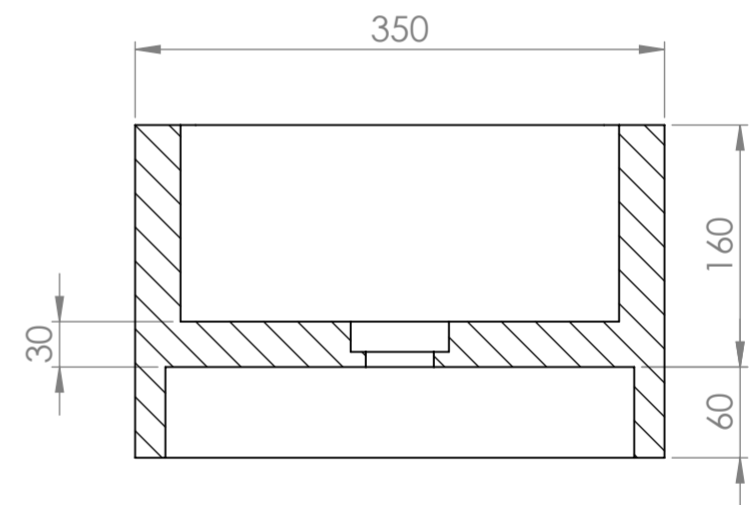

Top View

Front View - Section View

Side View - Section View

Waste Cover

PIETRA	Product Name	Calla 700
	Material	Marble
	Size, mm	700 x 350 x 220

All dimensions provided in millimeters.