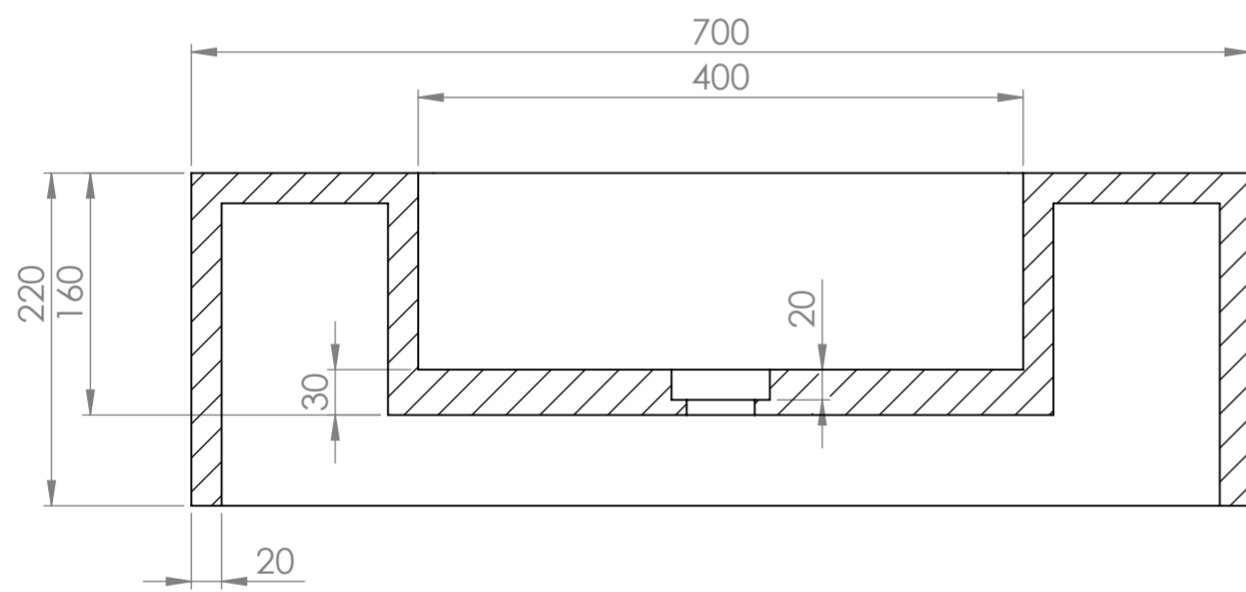

Top View

Front View - Section View

Side View - Section View

Waste Cover

PIETRA	Product Name	Calla 700
	Material	Marble
	Size, mm	700 x 350 x 220

All dimensions provided in millimeters.