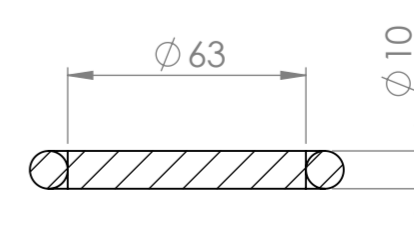

Top View

Front View - Section View

Side View - Section View

Waste Cover

PIETRA	Product Name	Calla 700
	Material	Marble
	Size, mm	700 x 350 x 220

All dimensions provided in millimeters.