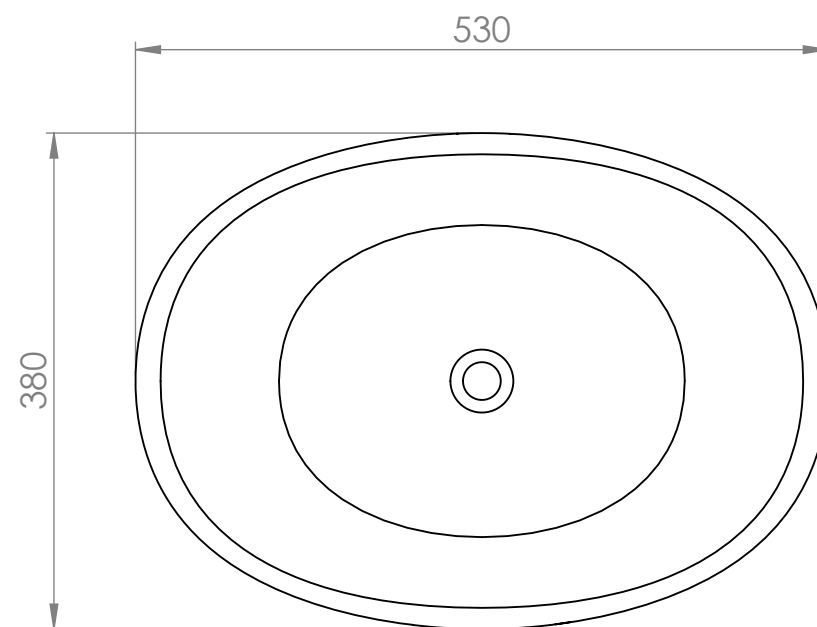

Top View

Front View - Section View

LUSSO
S T O N E

Product Name Cocoon

Size, mm 530 x 380 x 880

All dimensions provided in millimeters.