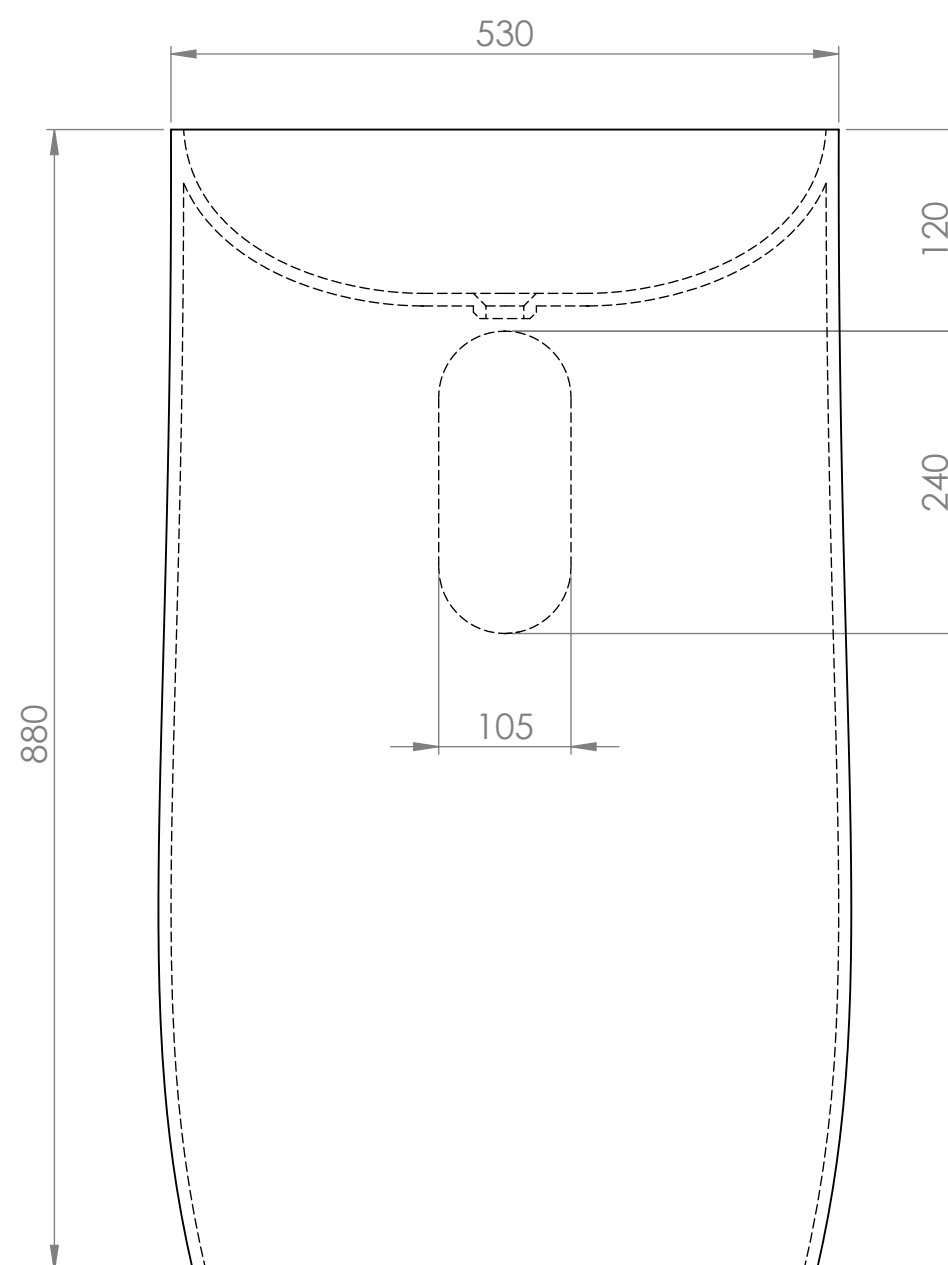

Top View

Front View - Section View

LUSSO
S T O N E

Product Name Cocoon

Size, mm 530 x 380 x 880

All dimensions provided in millimeters.