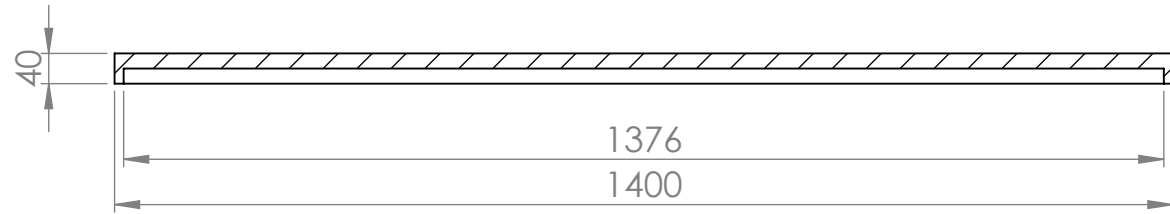

Top View - Section View

Front View

LUSO S T O N E	Product Name	Piana Mirror
	Material	Wood
	Product Size	1400 x 750 x 40

All dimensions provided in millimeters.