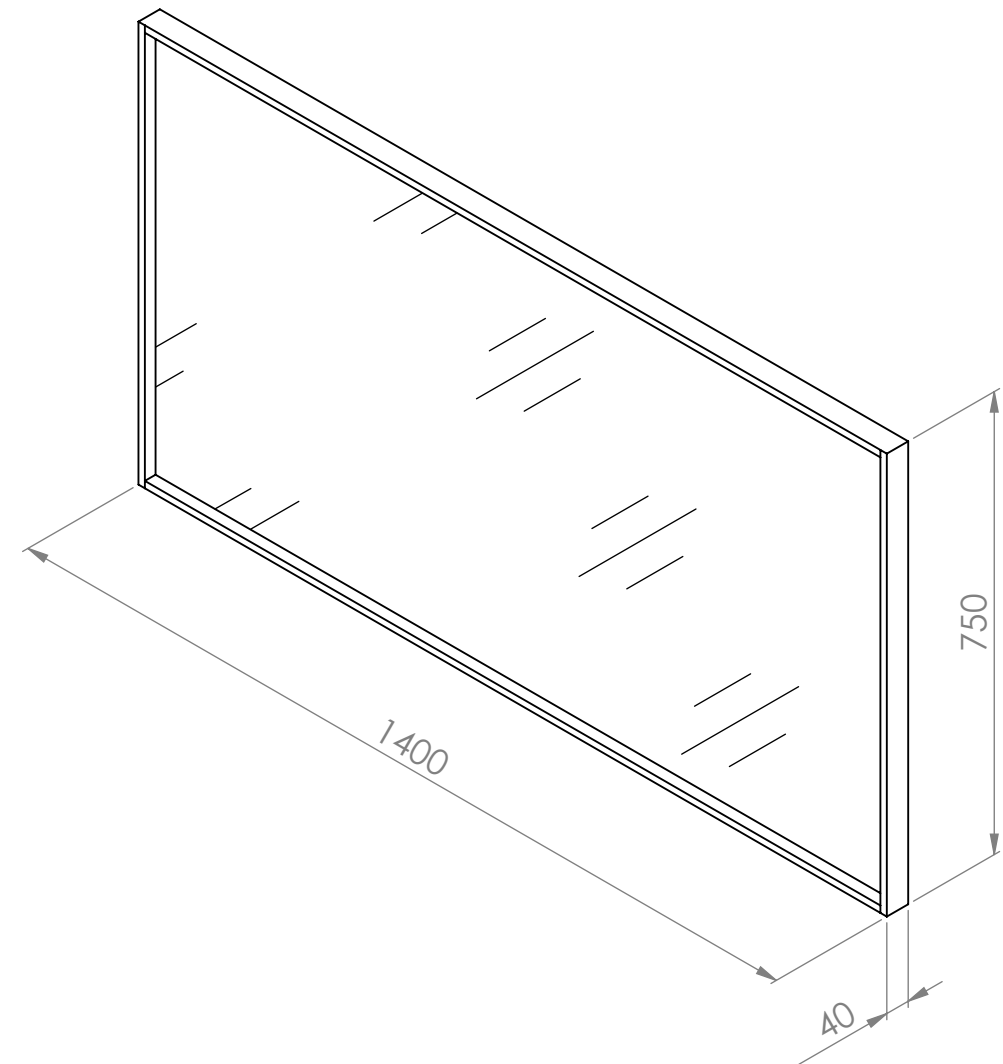

Top View - Section View

Front View

LUSO S T O N E	Product Name	Piana Mirror
	Material	Wood
	Product Size	1400 x 750 x 40

All dimensions provided in millimeters.