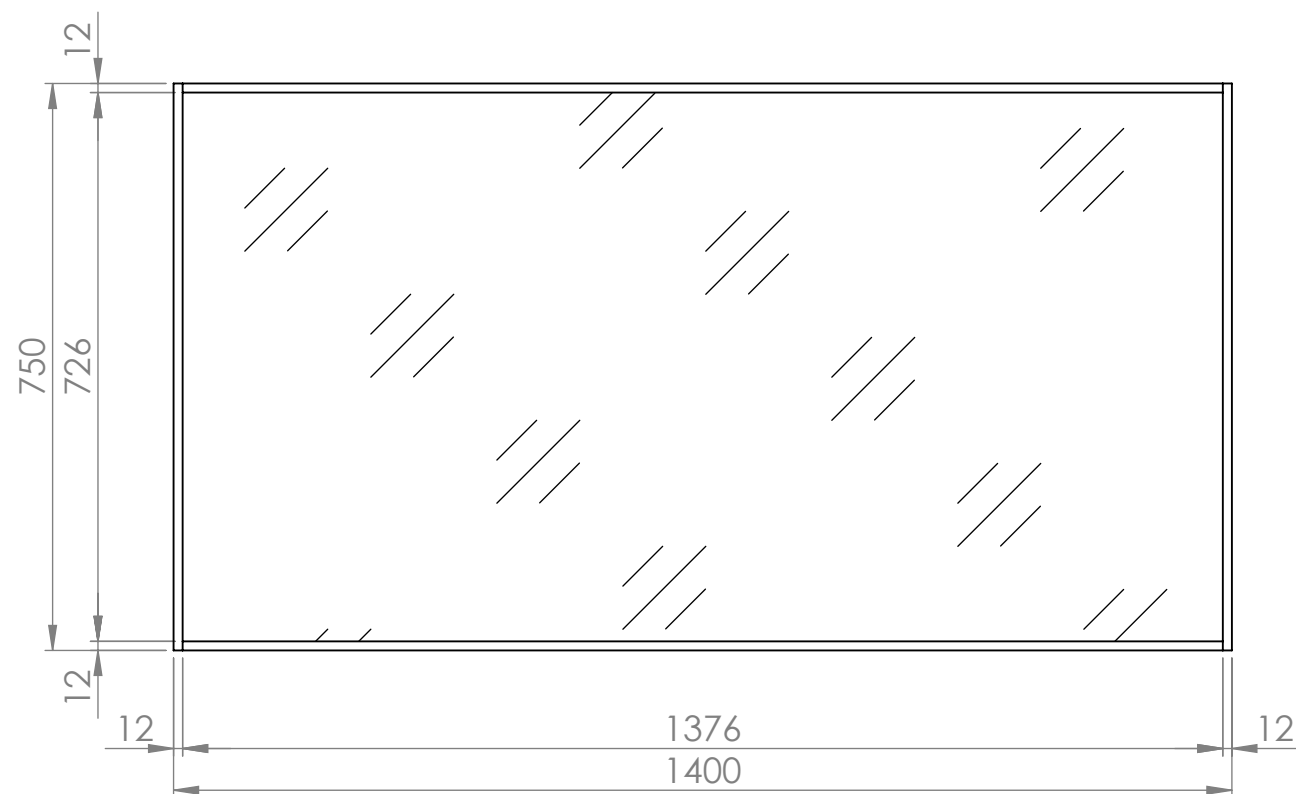

Top View - Section View

Front View

LUSO S T O N E	Product Name	Piana Mirror
	Material	Wood
	Product Size	1400 x 750 x 40

All dimensions provided in millimeters.