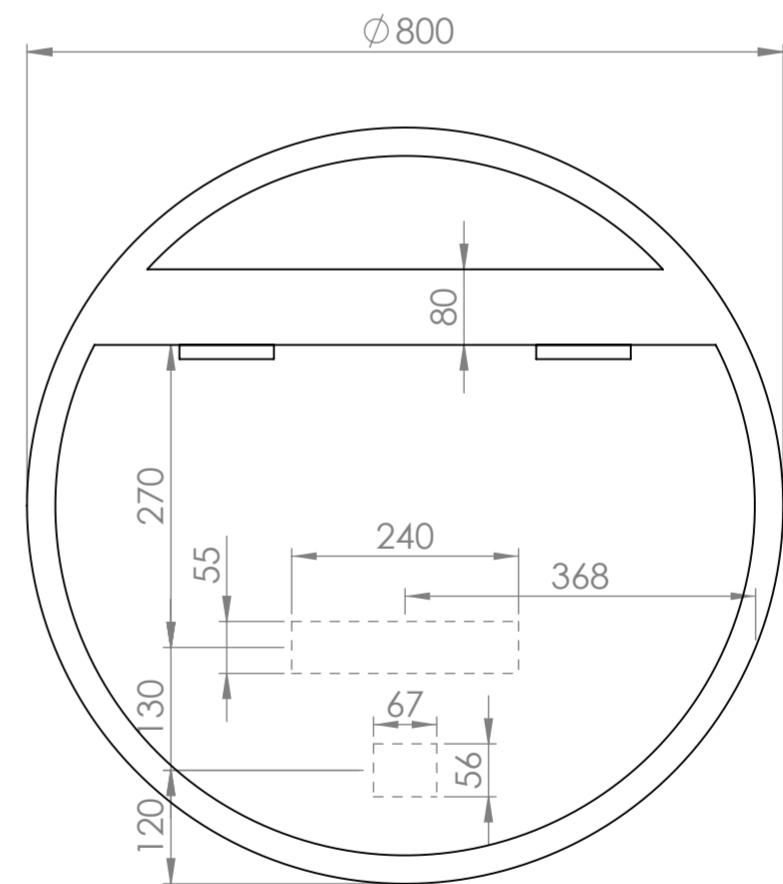

Top View

Front View

Back View

LUSO
STONE

Product Name

Luxe Round Mirror With Light

All dimensions provided in millimeters.