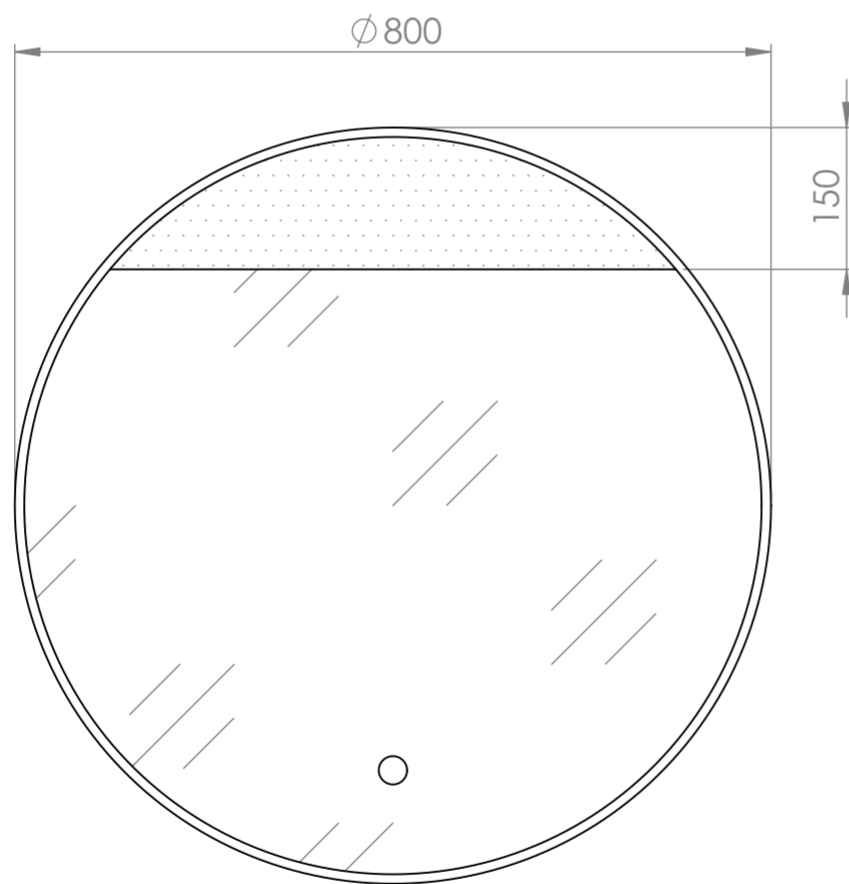

Top View

Front View

Back View

LUSO
STONE

Product Name

Luxe Round Mirror With Light

All dimensions provided in millimeters.