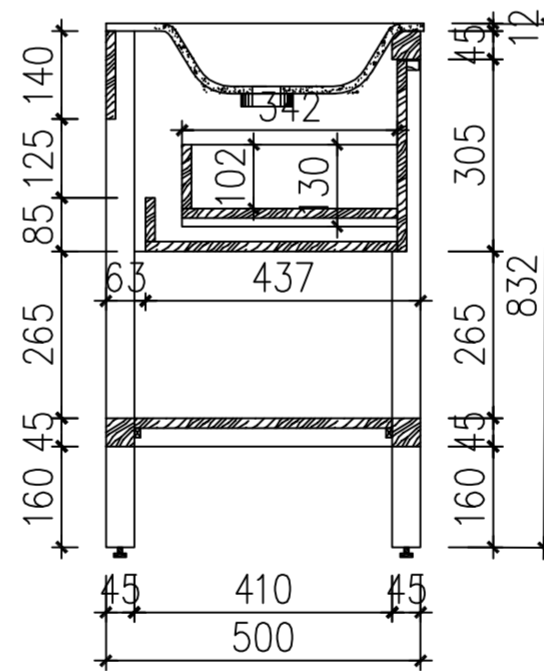

Top View

Top View - Section View

Side View - Section View

**LUSSO**  
S T O N E

Product Name	Dorchester 1500
Material	Stone Resin Basin / Wood Cabinet
Size, mm	1500 x 505 x 844

*All dimensions provided in millimeters.  
All vanity units are supplied with no tap hole (s). If you require a tap hole,  
you will need to use a standard 38mm hole-saw drill attachment.*