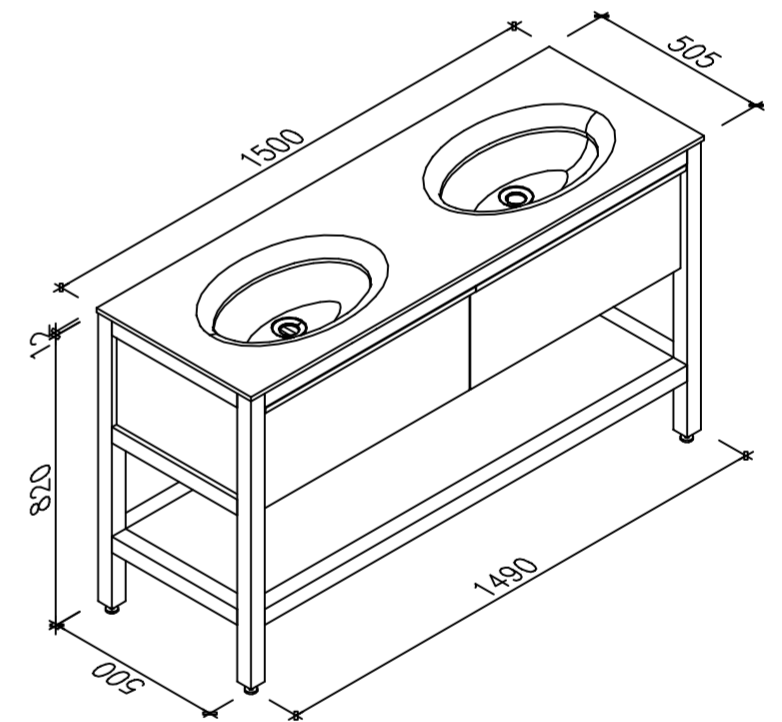

Top View

Top View - Section View

Side View - Section View

**LUSSO**  
S T O N E

Product Name	Dorchester 1500
Material	Stone Resin Basin / Wood Cabinet
Size, mm	1500 x 505 x 844

*All dimensions provided in millimeters.  
All vanity units are supplied with no tap hole (s). If you require a tap hole,  
you will need to use a standard 38mm hole-saw drill attachment.*