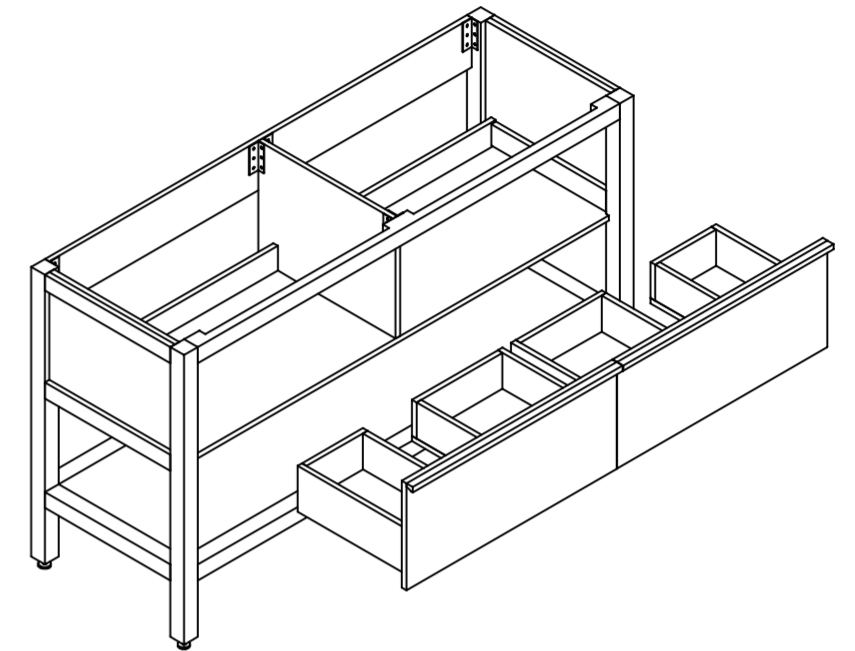

Top View

Top View - Section View

Side View - Section View

**LUSSO**  
S T O N E

Product Name	Dorchester 1500
Material	Stone Resin Basin / Wood Cabinet
Size, mm	1500 x 505 x 844

*All dimensions provided in millimeters.  
All vanity units are supplied with no tap hole (s). If you require a tap hole,  
you will need to use a standard 38mm hole-saw drill attachment.*