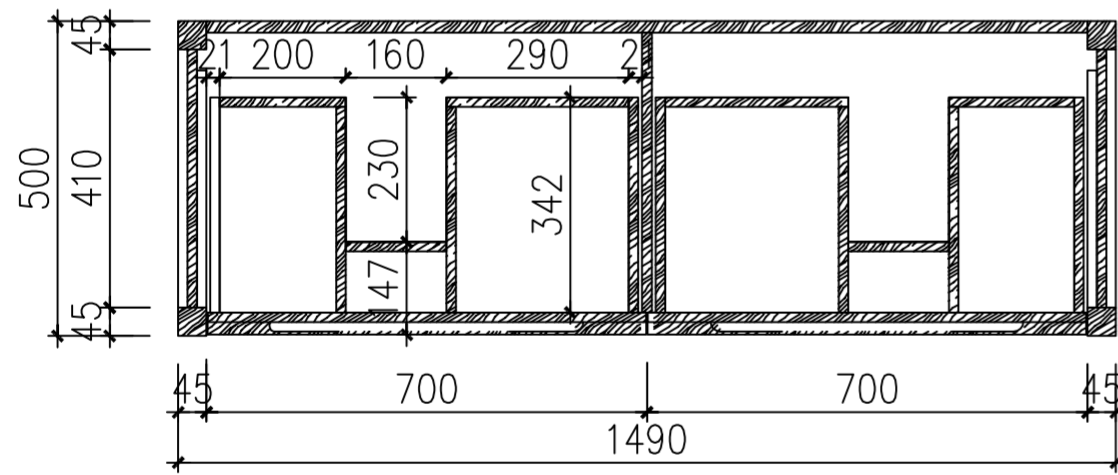

Top View

Top View - Section View

Side View - Section View

**LUSSO**  
S T O N E

Product Name	Dorchester 1500
Material	Stone Resin Basin / Wood Cabinet
Size, mm	1500 x 505 x 844

*All dimensions provided in millimeters.  
All vanity units are supplied with no tap hole (s). If you require a tap hole,  
you will need to use a standard 38mm hole-saw drill attachment.*