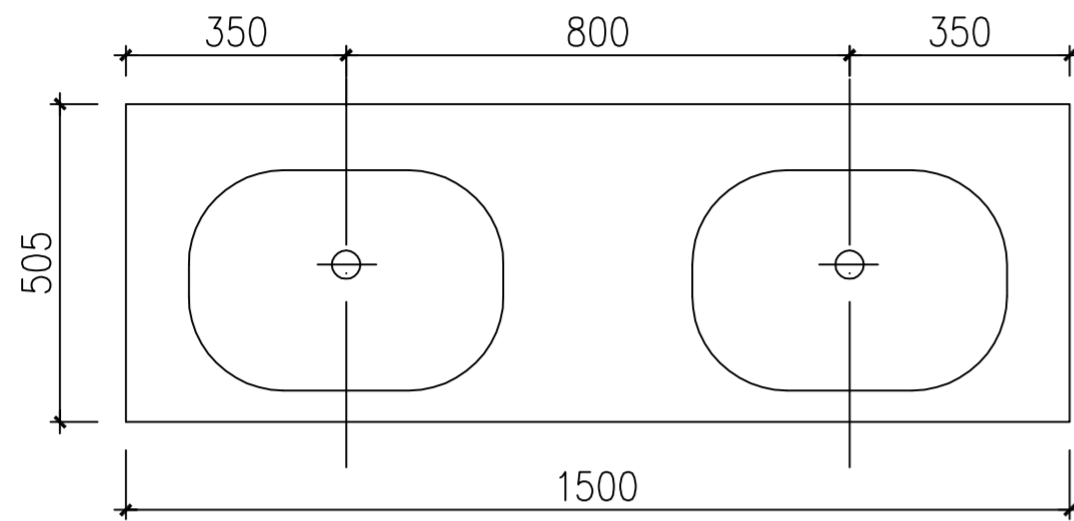

Top View

Top View - Section View

Side View - Section View

**LUSSO**  
S T O N E

Product Name	Dorchester 1500
Material	Stone Resin Basin / Wood Cabinet
Size, mm	1500 x 505 x 844

*All dimensions provided in millimeters.  
All vanity units are supplied with no tap hole (s). If you require a tap hole,  
you will need to use a standard 38mm hole-saw drill attachment.*