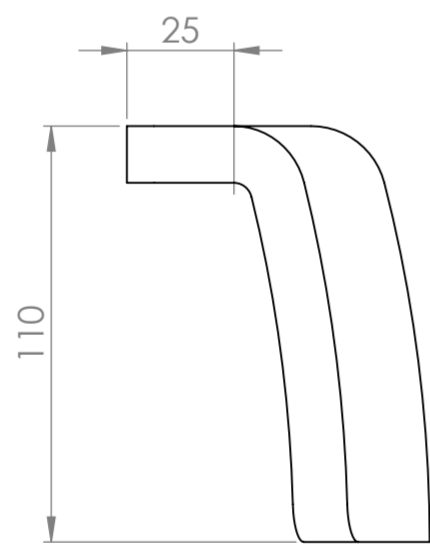

Front View

Side View

LUSO STONE	Product Name	Bath Headrest
----------------------	--------------	---------------

All dimensions provided in millimeters.